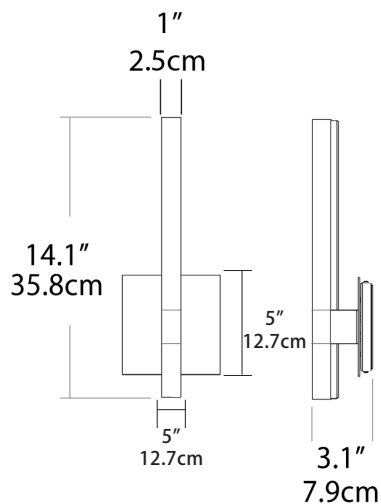

Project:

Type:

Quantity:

Note:

SKU#: LIN - 14S - SN - - 30K

Description

A tubular frosted glass diffuser paired with a stamped steel back plate in Satin Nickel adds contemporary styling to a new value-priced vanity and wall sconce.

Features

- Stamped Steel construction
- Frosted glass tube diffuser
- Driver behind back plate
- Damp location rated
- JA8-2016 Listed

Specifications

- Color Rendering Index: 90 CRI
- LED color temperature: 3000K
- Input Voltage: 120 VAC 50/60Hz
- Wattage: 11w
- Delivered lumens: 910lm
- Dimming: TRIAC dimmable
- Fixture weight: 1.9 lb. (.88 kg)
- For recommended dimmers and downloadable IES & LM 79 files, see blackjacklighting.com

Custom

- Optional upgrade: 120-277V input driver with universal dimming
- Optional 3" wide external driver backplate

ORDERING GUIDE

Family	Size/Type	Finish
LIN	14S	SN
14S 14" Sconce SN Satin Nickel		

Example: LIN-14S-SN-12T-30K

Model No: 95112-SN (Satin Nickel)