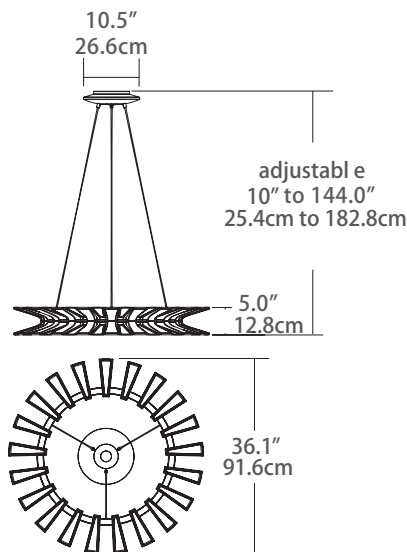

Project:

Type:

Quantity:

Note:

SKU#: WEG - 36C - PC - 27U - 30K

Description

Award-winning Wedge Pendant fills a room with up and down light from a double row of trapezoidal forms attached to a center ring. Available in two sizes.

Features

- Constructed from die-cast aluminum with Polished Chrome finish
- Adjustable fabric-wrapped Black cord suspends fixture 10" to 144" from ceiling
- Replaceable light source
- Driver located in canopy housing
- Damp location rated

Specifications

- Color Rendering Index: 90 CRI
- LED color temperature: 3000K
- Input Voltage: 120 VAC 50/60Hz
- Wattage: 46w
- Delivered lumens: 2811lm
- Dimming: TRIAC , ELV or 0-10V dimmable
- Fixture weight: 33 lb. (15 kg)
- For recommended dimmers and downloadable IES & LM 79 files, see blackjacklighting.com

Custom

- Consult ordering guide below for custom options

ORDERING GUIDE

Family	Size/Type	Finish
WEG	36C	PC
36C 36" Chandelier PC Polished Chrome		

Example: WEG-36C-PC-27U-30K

CUSTOM OPTIONS

Volts/Dimming	Color Temp.
27U	30K
27U 120-277VAC, Universal Dimming	30K 3000K

(27U Standard)

(30K Standard)