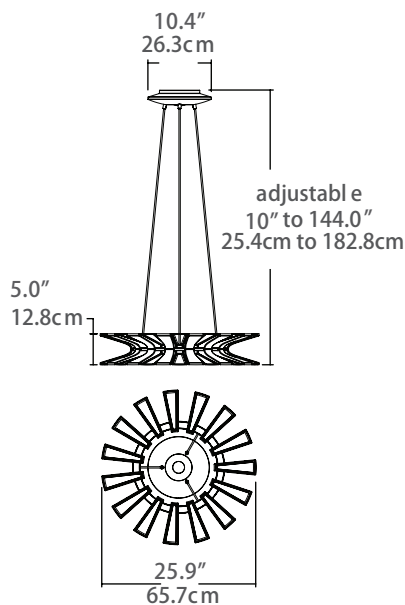

Project:

Type:

Quantity:

Note:

SKU#: WEG - 26C - PC - 27U - 30K

Description

Award-winning Wedge Pendant fills a room with up and down light from a double row of trapezoidal forms attached to a center ring. Available in two sizes.

Features

- Constructed from die-cast aluminum with Polished Chrome finish
- Adjustable fabric-wrapped Black cord suspends fixture 10" to 144" from ceiling
- Replaceable light source
- Driver located in canopy housing
- Damp location rated

Specifications

- Color Rendering Index: 90 CRI
- LED color temperature: 3000K
- Input Voltage: 120 VAC 50/60Hz
- Wattage: 30w
- Delivered lumens: 2018lm
- Dimming: TRIAC, ELV or 0-10V dimmable
- Fixture weight: 16.52 lb. (7.51 kg)
- For recommended dimmers and downloadable IES & LM 79 files, see blackjacklighting.com

Custom

- Consult ordering guide below for custom options

ORDERING GUIDE

Family	Size/Type	Finish
WEG	26C	PC
26C 26" Chandelier PC Polished Chrome		

CUSTOM OPTIONS

Volts/Dimming	Color Temp.
27U	30K
27U 120-277VAC, Universal Dimming	30K 3000K

(27U) (30K Standard)

Example: WEG-26C-PC-27U-30K