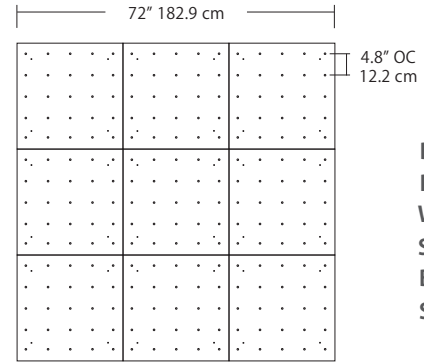

**Specifications**

- Color Rendering Index: 90CRI
- LED Color Temperature: 3000K (standard)
- Cable Length: 8' (see page 2 for detail), for longer lengths consult factory
- Fixture Weight: 3 lb. (1.4 kg) (for 5" Canopy System)
- For recommended dimmers see <https://www.blackjacklighting.com/dimming-information>

**Quatro**

**4S (4' 2x2 / 9 Port)**  
MSQ-2409-##-4S-##

MPC

**Square Configurations** - See [Quatro Square Configurations](#) section of our website for specification information (#)

**6S (6' 3x3 / 25 Port)**  
MSQ-2425-##-6S-##