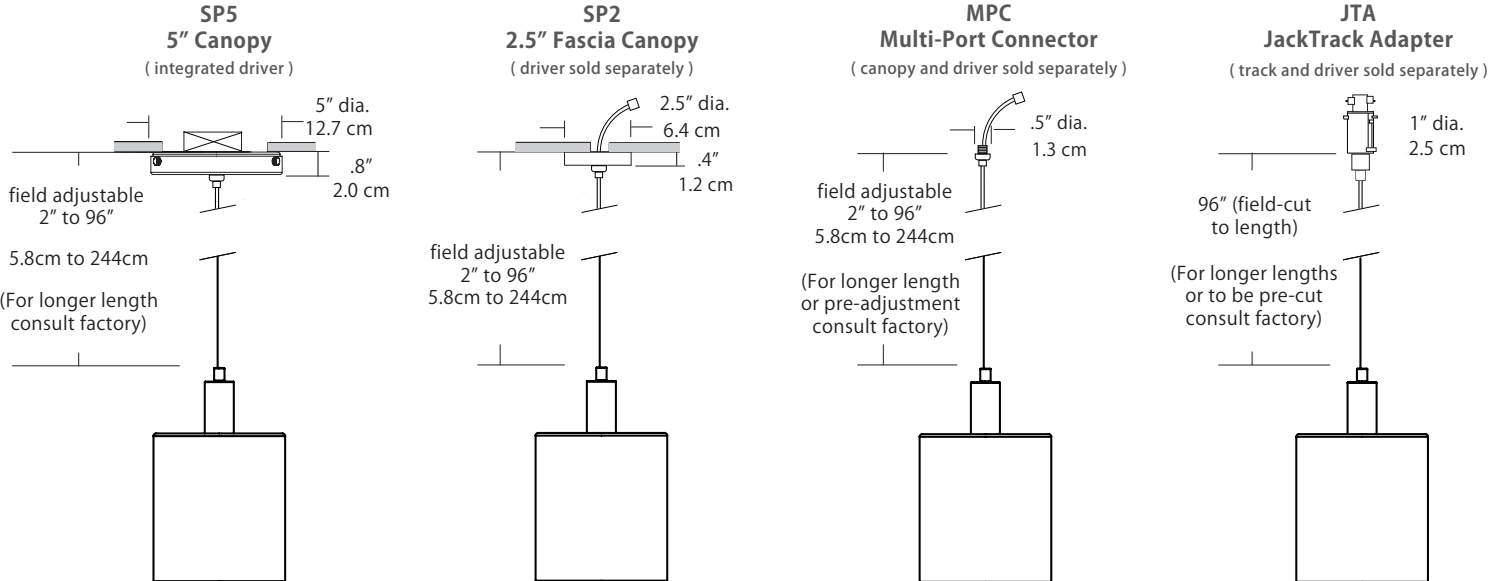

**Specifications**

- Color Rendering Index: 90CRI
- LED Color Temperature: 3000K (standard)
- Cable Length: 8' (see page 2 for detail), for longer lengths consult factory
- Fixture Weight: 3 lb. (1.4 kg) (for 5" Canopy System)
- For recommended dimmers see <https://www.blackjacklighting.com/dimming-information>

**Wattage**

<b>Wattage</b>   2W 3W	<p><b>2W</b> = 2 Watts / 90 Lumens, recommended for Multi-Port applications (Multi-Port system and JackTrack adapter).</p> <p><b>3W</b> = 3 Watts / 140 Lumens, recommended for single pendant applications (5" Canopy and 2.5" Fascia Canopy).</p> <p>(Lumens measured at 3000K)</p>
---	---

**Mounting**

<b>Mounting</b>   SP5 SP2 MPC JTA	<p><b>SP5</b> = 5" canopy with integrated driver (included), attaches to rear of canopy and sits inside ceiling mounted junction box <i>Cable with modular connector attaches to canopy w/ integrated universal driver (120-277V / TRIAC, ELV, 0-10V dimming)</i></p> <p><b>SP2</b> = 2.5" thin profile canopy that attaches flush to a rigid ceiling (driver sold separately) <i>Cable with modular connector (and optional wire harness) attaches to a remote driver</i></p> <p><b>MPC</b> = Multi-port connector attaches to any of BlackJack's Multi-Port canopies (canopy and driver sold separately) <i>Cable with modular connector attaches to a driver inside a Multi-Port canopy (driver may be remote)</i></p> <p><b>JTA</b> = Adapter connects the pendant in any position along the JackTrack system (track and driver sold separately) <i>Cable is cut to length and inserted in a connector at the bottom of the JackTrack adapter</i></p>
--	---