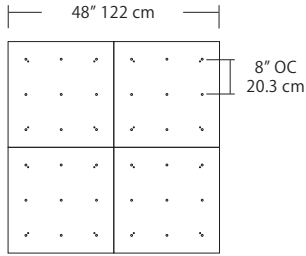

For more information see www.Blackjacklighting.com

(# symbol indicates additional specification required)

System	Pendant Mounting	Configuration Examples	Finish Options

Quatro

4S (4' 2x2 / 9 Port)
MSQ-2409-##-4S-##

MPC

Square Configurations - See [Quatro Square Configurations](#) section of our website for specification information (#)

6S (6' 3x3 / 25 Port)
MSQ-2425-##-6S-##