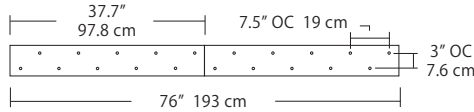

- BL** Matte Black
- PC** Pol. Chrome
- WH** White
- SG** Satin Gold
- BZ** Bronze
- SS** Satin Silver

4L (4'x2' / 9 Port)
MSQ-2409-##-4L-##

Linear Configurations - See [Quatro Linear Configurations](#) section of our website for specification information (#)

6L (6'x2' / 25 Port)
MSQ-2425-##-6L-##

Duo

6L (6'4"x6" / 10 Port)
MSD-3810-##-6L-##

MPC

Linear Configurations - See [Duo Linear Configurations](#) section of our website for specification information (#)

- BL** Matte Black
- PC** Pol. Chrome
- WH** White
- SG** Satin Gold
- BZ** Bronze
- SS** Satin Silver