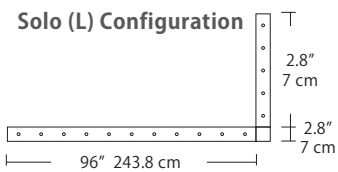

Solo

Solo 48" Linear Configuration - See [Solo Linear Configuration](#) section of our website for specific information (#)

Solo 22" Grid Configuration - See [Solo Grid Configuration](#) section of our website for specific information (#)

MPC

Solo 48" Grid Configuration