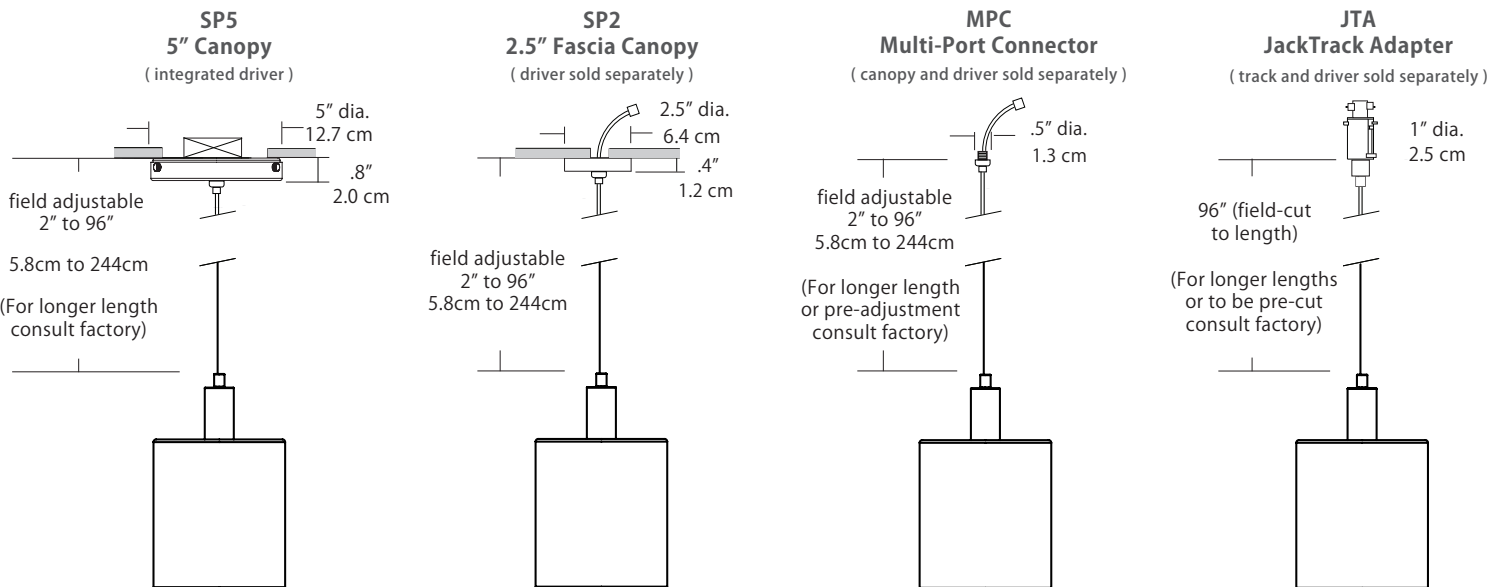

Specifications

- Color Rendering Index: 90CRI
- LED Color Temperature: 3000K (standard)
- Cable Length: 8' (see page 2 for detail), for longer lengths consult factory
- Fixture Weight: 3 lb. (1.4 kg) (for 5" Canopy System)
- For recommended dimmers see <https://www.blackjacklighting.com/dimming-information>

Wattage

<p>Wattage</p> <div style="border: 1px solid black; width: 40px; height: 20px; margin: 0 auto;"></div> <p>2W 3W</p>	<p>2W = 2 Watts / 90 Lumens, recommended for Multi-Port applications (Multi-Port system and JackTrack adapter).</p> <p>3W = 3 Watts / 140 Lumens, recommended for single pendant applications (5" Canopy and 2.5" Fascia Canopy).</p> <p>(Lumens measured at 3000K)</p>
--------------------------------------------------------------------------------------------------------------------------------	---------------------------------------------------------------------------------------------------------------------------------------------------------------------------------------------------------------------------------------------------------------------------------------

Max Cable Length

<p>Length</p> <div style="border: 1px solid black; width: 40px; height: 20px; margin: 0 auto;"></div> <p>BLANK ###</p>	<p>BLANK = Leave blank for standard 96" cable length.</p> <p>### = Specify maximum cable length needed for fixture (in inches).</p> <p>Factory pre-configuration of cable length is available. Consult factory for details.</p>
-----------------------------------------------------------------------------------------------------------------------------------	-----------------------------------------------------------------------------------------------------------------------------------------------------------------------------------------------------------------------------------------------