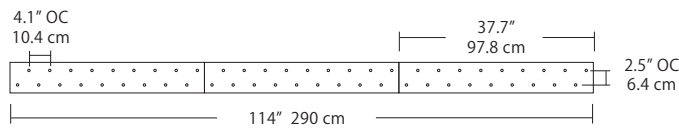

- BL** Matte Black
- PC** Pol. Chrome
- WH** White
- SG** Satin Gold
- BZ** Bronze
- SS** Satin Silver

4L (4'x2' / 9 Port)
MSQ-2409-##-4L-##

Linear Configurations - See [Quatro Linear Configurations](#) section of our website for specification information (#)

6L (6'x2' / 25 Port)
MSQ-2425-##-6L-##

Duo

6L (6'4"x6" / 10 Port)
MSD-3810-##-6L-##

MPC

Linear Configurations - See [Duo Linear Configurations](#) section of our website for specification information (#)

- BL** Matte Black
- PC** Pol. Chrome
- WH** White
- SG** Satin Gold
- BZ** Bronze
- SS** Satin Silver

9L (9'6"x6" / 18 Port)
MSD-3818-##-9L-##

Solo

Solo 48" Linear Configuration - See [Solo Linear Configuration](#) section of our website for specific information (#)

Solo 22" Grid Configuration - See [Solo Grid Configuration](#) section of our website for specific information (#)