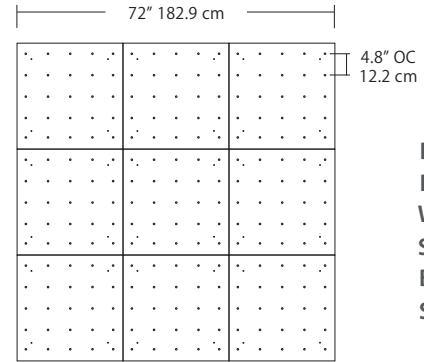

Specifications

- Color Rendering Index: 90CRI
- LED Color Temperature: 3000K (standard)
- Cable Length: 8' (see page 2 for detail), for longer lengths consult factory
- Fixture Weight: 3 lb. (1.4 kg) (for 5" Canopy System)
- For recommended dimmers see <https://www.blackjacklighting.com/dimming-information>

Quatro

4S (4' 2x2 / 9 Port)
MSQ-2409-##-4S-##

MPC

Square Configurations - See [Quatro Square Configurations](#) section of our website for specification information (#)

6S (6' 3x3 / 25 Port)
MSQ-2425-##-6S-##

- BL** Matte Black
- PC** Pol. Chrome
- WH** White
- SG** Satin Gold
- BZ** Bronze
- SS** Satin Silver

4L (4'x2' / 9 Port)
MSQ-2409-##-4L-##

Linear Configurations - See [Quatro Linear Configurations](#) section of our website for specification information (#)

6L (6'x2' / 25 Port)
MSQ-2425-##-6L-##

Duo

6L (6'4"x6" / 10 Port)
MSD-3810-##-6L-##

MPC

Linear Configurations - See [Duo Linear Configurations](#) section of our website for specification information (#)

- BL** Matte Black
- PC** Pol. Chrome
- WH** White
- SG** Satin Gold
- BZ** Bronze
- SS** Satin Silver