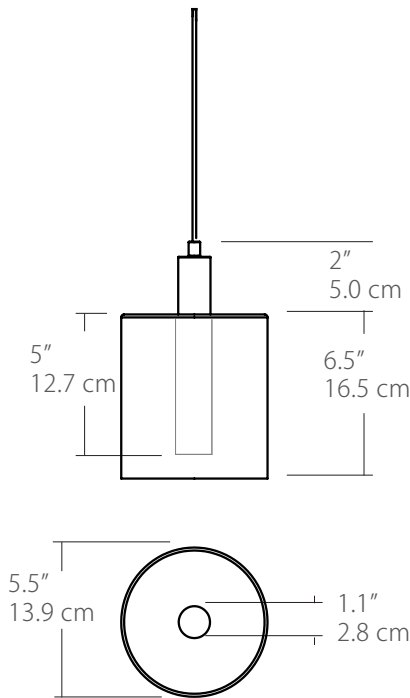

Project:

Note:

Type:

Quantity:

Model#: SP - VEL -   - 05 -   -   -   -   -

Description

The Velo glass pendant is a simple geometric cylindrical form. Executed in clear or smoked blown glass, this pendant uses an integrated LED light source, and a screw-in optical light guide for even light distribution in all directions

Specifications

- Color Rendering Index: 90CRI
- LED Color Temperature: 3000K (standard)
- Cable Length: 8' (see page 2 for detail), for longer lengths consult factory
- Fixture Weight: 3 lb. (1.4 kg) (for 5" Canopy System)
- For recommended dimmers see <https://www.blackjacklighting.com/dimming-information>

Features

- Replaceable light source
- Acrylic light guide
- Blown glass diffuser

Options

- Color Temperature: 2700K, 3000K, 3500K, 4000K
- Blown Glass Diffuser: Clear or Smoke finish
- Standard Socket Finishes: BL - Matte Black, PC - Polished Chrome or WH - White
- Special Order Socket Powder Coat Finishes: BZ - Bronze, SG - Satin Gold or SS - Satin Silver
- Light Guide: Tall Clear, Filament or Bubble
- Lumens: 2W/ 90 Lumens or 3W/ 170 Lumens
- Lamping: 2W or 3W
- Mounting: See page 2 for mounting options

Dimensions