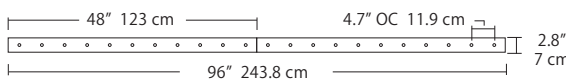

Solo

Solo 48" Linear Configuration - See [Solo Linear Configuration](#) section of our website for specific information (#)

Solo 22" Grid Configuration - See [Solo Grid Configuration](#) section of our website for specific information (#)

MPC

Solo 48" Grid Configuration