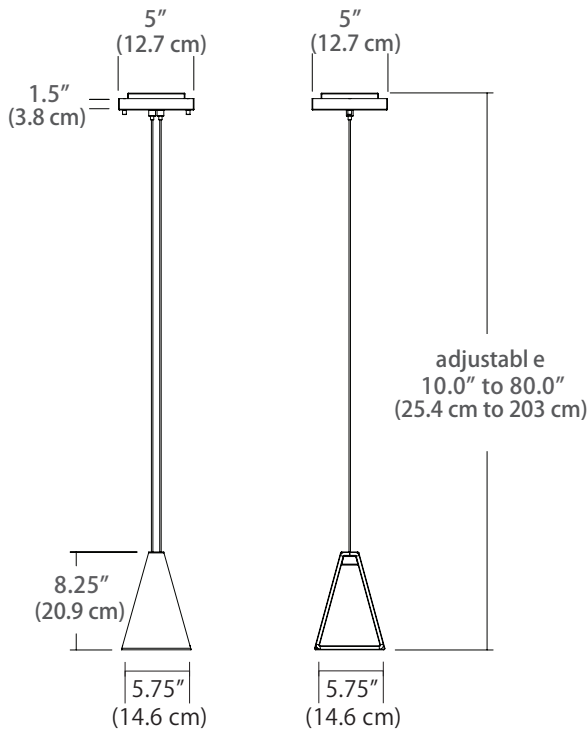

### Description

An LED edge-lit panel inside a compact stainless steel form allows the Tria Pendant to deliver superior illumination.

### Features

- Stamped stainless steel housing
- Includes two thin 72" black insulated suspension cables
- Replaceable light source
- Driver located in canopy housing
- Damp location rated

### Specifications

- Color Rendering Index: 90 CRI
- LED Color Temperature: 3000K
- Fixture Wattage: 7W
- Input Voltage: 120 VAC 50/60Hz
- Delivered Lumens: 321 Lm
- Dimming: TRIAC dimmable
- Fixture weight: 4.1 lb. (1.9 kg)
- For recommended dimmers, see <http://blackjacklighting.com>

### Dimensions