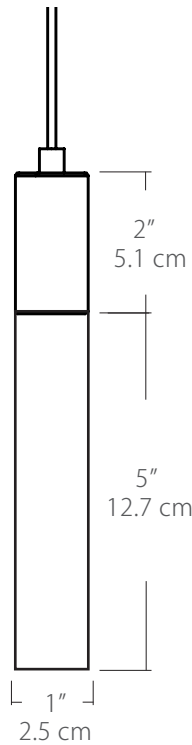

Project:

Note:

Type:

Quantity:

Model#: SP - LGD - TF - 01 -   -   -   -   -

Description

Simple and elegant, the Tall Frosted pendant features a frosted acrylic diffuser. Light from the integrated LED evenly illuminates the diffuser and adds elegance and sophistication to any space.

Specifications

- Color Rendering Index: 90CRI
- LED Color Temperature: 3000K (standard)
- Cable Length: 8' (see page 2 for detail), for longer lengths consult factory
- For recommended dimmers see <https://www.blackjacklighting.com/dimming-information>

Features

- Screw-in, decorative optical acrylic light guide
- Suspends from an 8' adjustable cable
- Damp location rated

Options

- Color Temperature: 2700K, 3000K, 3500K, 4000K
- Lumens: 2W/90 Lumens or 3W/140 Lumens (recommended for single pendant application)
- Lamping: 2W or 3W
- Standard Finishes: BL - Black, PC - Polished Chrome or WH - White
- Special Order Powder Coat Finishes: BZ - Bronze, SG - Satin Gold or SS - Satin Silver
- Mounting: See page 2 for mounting options

Dimensions