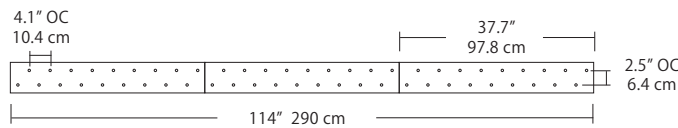

4L (4'x2' / 9 Port)
MSQ-2409-#-#-4L-#-#

6L (6'x2' / 25 Port)
MSQ-2425-#-#-6L-#-#

Duo

Linear Configurations - See [Duo Linear Configurations](#) section of our website for specification information (#)

6L (6'4"x6" / 10 Port)
MSD-3810-#-#-6L-#-#

MPC

- BL Matte Black
- PC Pol. Chrome
- WH White
- SG Satin Gold
- BZ Bronze
- SS Satin Silver

9L (9'6"x6" / 18 Port)
MSD-3818-#-#-9L-#-#

Solo

Solo 48" Linear Configuration - See [Solo Linear Configuration](#) section of our website for specific information (#)