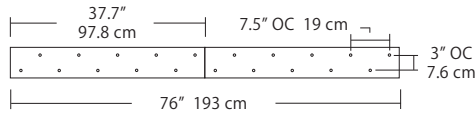

4L (4'x2' / 9 Port)
MSQ-2409-#-#-4L-#-#

6L (6'x2' / 25 Port)
MSQ-2425-#-#-6L-#-#

Duo

Linear Configurations - See [Duo Linear Configurations](#) section of our website for specification information (#)

6L (6'4"x6" / 10 Port)
MSD-3810-#-#-6L-#-#

MPC

- BL Matte Black
- PC Pol. Chrome
- WH White
- SG Satin Gold
- BZ Bronze
- SS Satin Silver

9L (9'6"x6" / 18 Port)
MSD-3818-#-#-9L-#-#

Solo

Solo 48" Linear Configuration - See [Solo Linear Configuration](#) section of our website for specific information (#)