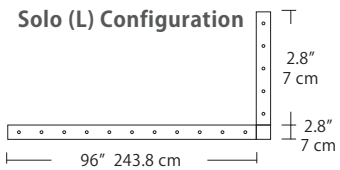

4L (4'x2' / 9 Port)
MSQ-2409-#-#-4L-#-#

6L (6'x2' / 25 Port)
MSQ-2425-#-#-6L-#-#

Duo

Linear Configurations - See [Duo Linear Configurations](#) section of our website for specification information (#)

6L (6'4"x6" / 10 Port)
MSD-3810-#-#-6L-#-#

MPC

- BL Matte Black
- PC Pol. Chrome
- WH White
- SG Satin Gold
- BZ Bronze
- SS Satin Silver

9L (9'6"x6" / 18 Port)
MSD-3818-#-#-9L-#-#

Solo

Solo 48" Linear Configuration - See [Solo Linear Configuration](#) section of our website for specific information (#)