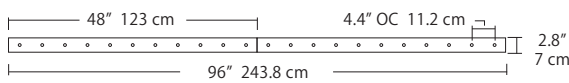

4L (4'x2' / 9 Port)
MSQ-2409-#-#-4L-#-#

6L (6'x2' / 25 Port)
MSQ-2425-#-#-6L-#-#

Duo

Linear Configurations - See [Duo Linear Configurations](#) section of our website for specification information (#)

6L (6'4"x6" / 10 Port)
MSD-3810-#-#-6L-#-#

MPC

- BL Matte Black
- PC Pol. Chrome
- WH White
- SG Satin Gold
- BZ Bronze
- SS Satin Silver

9L (9'6"x6" / 18 Port)
MSD-3818-#-#-9L-#-#

Solo

Solo 48" Linear Configuration - See [Solo Linear Configuration](#) section of our website for specific information (#)