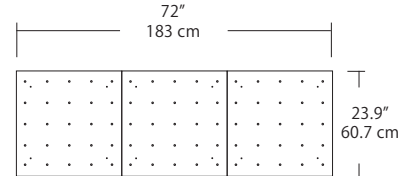

Quatro

Square Configurations - See [Quatro Square Configurations](#) section of our website for specification information (#)

4S (4' 2x2 / 9 Port)
MSQ-2409-##-4S-##

6S (6' 3x3 / 25 Port)
MSQ-2425-##-6S-##

MPC

- BL** Matte Black
- PC** Pol. Chrome
- WH** White
- SG** Satin Gold
- BZ** Bronze
- SS** Satin Silver

Linear Configurations - See [Quatro Linear Configurations](#) section of our website for specification information (#)

4L (4'x2' / 9 Port)
MSQ-2409-##-4L-##

6L (6'x2' / 25 Port)
MSQ-2425-##-6L-##

Duo

Linear Configurations - See [Duo Linear Configurations](#) section of our website for specification information (#)

6L (6'4"x6" / 10 Port)
MSD-3810-##-6L-##

MPC

- BL** Matte Black
- PC** Pol. Chrome
- WH** White
- SG** Satin Gold
- BZ** Bronze
- SS** Satin Silver

9L (9'6"x6" / 18 Port)
MSD-3818-##-9L-##

Solo

Solo 48" Linear Configuration - See [Solo Linear Configuration](#) section of our website for specific information (#)