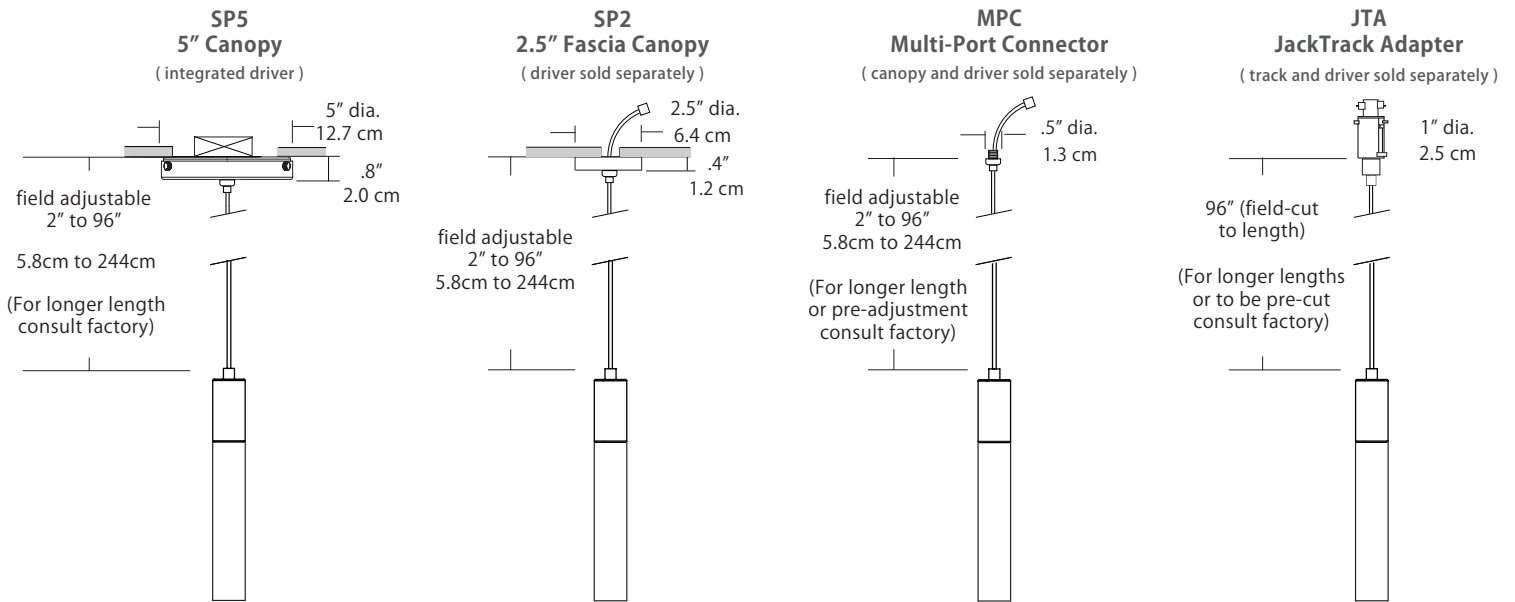

Mounting

<p>Mounting</p>  <p>SP5 SP2 MPC JTA</p>	<p>SP5 = 5" canopy with integrated driver (included), attaches to rear of canopy and sits inside ceiling mounted junction box <i>Cable with modular connector attaches to canopy w/ integrated universal driver (120-277V / TRIAC, ELV, 0-10V dimming)</i></p> <p>SP2 = 2.5" thin profile canopy that attaches flush to a rigid ceiling (driver sold separately) <i>Cable with modular connector (and optional wire harness) attaches to a remote driver</i></p> <p>MPC = Multi-port connector attaches to any of BlackJack's Multi-Port canopies (canopy and driver sold separately) <i>Cable with modular connector attaches to a driver inside a Multi-Port canopy (driver may be remote)</i></p> <p>JTA = Adapter connects the pendant in any position along the JackTrack system (track and driver sold separately) <i>Cable is cut to length and inserted in a connector at the bottom of the JackTrack adapter</i></p>
---	---