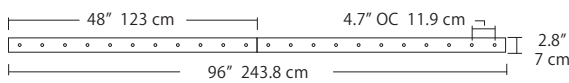

4L (4'x2' / 9 Port)
MSQ-2409-##-4L-##

6L (6'x2' / 25 Port)
MSQ-2425-##-6L-##

Duo

Linear Configurations - See [Duo Linear Configurations](#) section of our website for specification information (#)

6L (6'4"x6" / 10 Port)
MSD-3810-##-6L-##

MPC

- BL** Matte Black
- PC** Pol. Chrome
- WH** White
- SG** Satin Gold
- BZ** Bronze
- SS** Satin Silver

9L (9'6"x6" / 18 Port)
MSD-3818-##-9L-##

Solo

Solo 48" Linear Configuration - See [Solo Linear Configuration](#) section of our website for specific information (#)