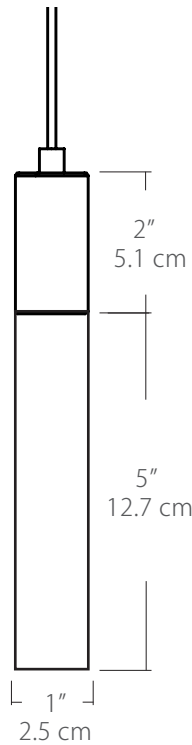

Project:

Note:

Type:

Quantity:

Model#: SP - LGD - TF - 01 - - - - -

Description

Simple and elegant, the Tall Frosted pendant features a frosted acrylic diffuser. Light from the integrated LED evenly illuminates the diffuser and adds elegance and sophistication to any space.

Specifications

- Color Rendering Index: 90CRI
- LED Color Temperature: 3000K (standard)
- Cable Length: 8' (see page 2 for detail), for longer lengths consult factory
- For recommended dimmers see <https://www.blackjacklighting.com/dimming-information>

Dimensions

Diffuser

ORDERING GUIDE

Category	Series	Diffuser	Size	Finish	Color Temp.	Wattage	Mounting	Length
SP SP Small Pendant	LGD LGD Light Guide	TF TF Tall Frosted	01 01 1" Diameter	BL Black PC Polished Chrome WH White BZ Bronze SG Satin Gold SS Satin Silver	30K 27K 2700K 30K 3000K 35K 3500K 40K 4000K	2W 2Watts/ 90Lm 3W 3Watts/ 140Lm (recommended for single pendant application)	SP5 5" Canopy SP2 2.5" Fascia Canopy MPC Multi-Port Connector JTA JackTrack Adapter (See page 2 for mounting information)	BLANK (Leave blank for standard 96" cable length) ### for cable length longer than 96" specify cable length in inches
					(30K Standard)			

Quatro

Square Configurations - See [Quatro Square Configurations](#) section of our website for specification information (#)

4S (4' 2x2 / 9 Port)
MSQ-2409-##-4S-##

6S (6' 3x3 / 25 Port)
MSQ-2425-##-6S-##