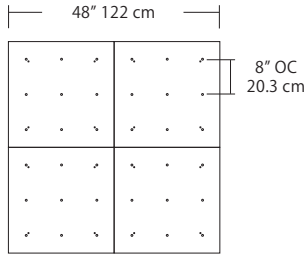

For full specifications and ordering information see blackjacklighting.com

(# symbol indicates additional specification required)

Pendant Mounting	Canopy	Dimensions	End / Side View	Finish Options
SP5	5" Canopy Canopy and driver included with pendant			BL Matte Black PC Pol. Chrome WH White SG Satin Gold BZ Bronze SS Satin Silver
SP2	2.5" Fascia Canopy Canopy included with pendant. Driver sold separately.			BL Matte Black PC Pol. Chrome WH White SG Satin Gold BZ Bronze SS Satin Silver
MPC	24" Multi-Port Square - 9 Port C-MPS-2409-# 24" Multi-Port Square - 25 Port C-MPS-2425-#			BL Matte Black PC Pol. Chrome WH White SG Satin Gold BZ Bronze SS Satin Silver
MPC	38" Multi-Port Rectangle - 10 Port C-MPT-3810-# 38" Multi-Port Rectangle - 18 Port C-MPT-3818-#			BL Matte Black PC Pol. Chrome WH White SG Satin Gold BZ Bronze SS Satin Silver
MPC	22" Multi-Port Linear - 5 Port C-MPL-2205-# 48" Multi-Port Linear - 11 Port C-MPL-4811-#			BL Matte Black PC Pol. Chrome WH White SG Satin Gold BZ Bronze SS Satin Silver
MPC	10" Round - 3 Port C-MPR-1003-# 10" Round - 9 Port C-MPR-1009-#			BL Matte Black PC Pol. Chrome WH White SG Satin Gold BZ Bronze SS Satin Silver
MPC	20" Round - 3 Port C-MPR-2003-# 20" Round - 12 Port C-MPR-2012-#			BL Matte Black PC Pol. Chrome WH White SG Satin Gold BZ Bronze SS Satin Silver
JTA	24" JackTrack #-#-# 48" JackTrack #-#-# 94" JackTrack #-#-#			BL Matte Black WH White

Quatro

Square Configurations - See [Quatro Square Configurations](#) section of our website for specification information (#)

4S (4' 2x2 / 9 Port)
MSQ-2409-##-4S-##

6S (6' 3x3 / 25 Port)
MSQ-2425-##-6S-##