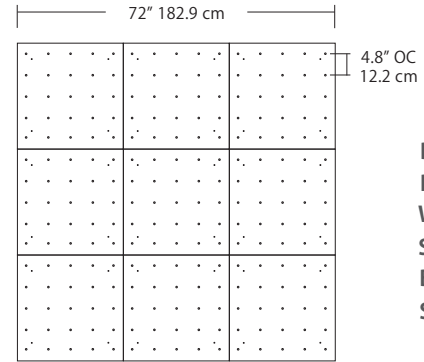

For full specifications and ordering information see blackjacklighting.com

(# symbol indicates additional specification required)

Pendant Mounting	Canopy	Dimensions	End / Side View	Finish Options
SP5	5" Canopy Canopy and driver included with pendant			BL Matte Black PC Pol. Chrome WH White SG Satin Gold BZ Bronze SS Satin Silver
SP2	2.5" Fascia Canopy Canopy included with pendant. Driver sold separately.			BL Matte Black PC Pol. Chrome WH White SG Satin Gold BZ Bronze SS Satin Silver
MPC	24" Multi-Port Square - 9 Port C-MPS-2409-# 24" Multi-Port Square - 25 Port C-MPS-2425-#			BL Matte Black PC Pol. Chrome WH White SG Satin Gold BZ Bronze SS Satin Silver
MPC	38" Multi-Port Rectangle - 10 Port C-MPT-3810-# 38" Multi-Port Rectangle - 18 Port C-MPT-3818-#			BL Matte Black PC Pol. Chrome WH White SG Satin Gold BZ Bronze SS Satin Silver
MPC	22" Multi-Port Linear - 5 Port C-MPL-2205-# 48" Multi-Port Linear - 11 Port C-MPL-4811-#			BL Matte Black PC Pol. Chrome WH White SG Satin Gold BZ Bronze SS Satin Silver
MPC	10" Round - 3 Port C-MPR-1003-# 10" Round - 9 Port C-MPR-1009-#			BL Matte Black PC Pol. Chrome WH White SG Satin Gold BZ Bronze SS Satin Silver
MPC	20" Round - 3 Port C-MPR-2003-# 20" Round - 12 Port C-MPR-2012-#			BL Matte Black PC Pol. Chrome WH White SG Satin Gold BZ Bronze SS Satin Silver
JTA	24" JackTrack #-#-# 48" JackTrack #-#-# 94" JackTrack #-#-#			BL Matte Black WH White

Quatro

Square Configurations - See [Quatro Square Configurations](#) section of our website for specification information (#)

4S (4' 2x2 / 9 Port)
MSQ-2409-##-4S-##

6S (6' 3x3 / 25 Port)
MSQ-2425-##-6S-##