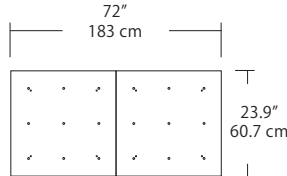

Quatro

Square Configurations - See [Quatro Square Configurations](#) section of our website for specification information (#)

4S (4' 2x2 / 9 Port)
MSQ-2409-##-4S-##

6S (6' 3x3 / 25 Port)
MSQ-2425-##-6S-##

4L (4'x2' / 9 Port)
MSQ-2409-##-4L-##

6L (6'x2' / 25 Port)
MSQ-2425-##-6L-##

Duo

Linear Configurations - See [Duo Linear Configurations](#) section of our website for specification information (#)

6L (6'4"x6" / 10 Port)
MSD-3810-##-6L-##