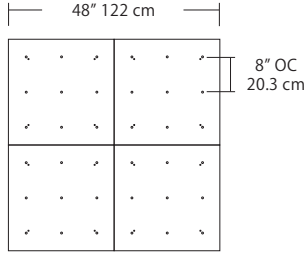

For more information see www.Blackjacklighting.com

(# symbol indicates additional specification required)

System	Pendant Mounting	Configuration Examples	Finish Options

Quatro

Square Configurations - See [Quatro Square Configurations](#) section of our website for specification information (#)

4S (4' 2x2 / 9 Port)
MSQ-2409-#-#-4S-#-#

6S (6' 3x3 / 25 Port)
MSQ-2425-#-#-6S-#-#