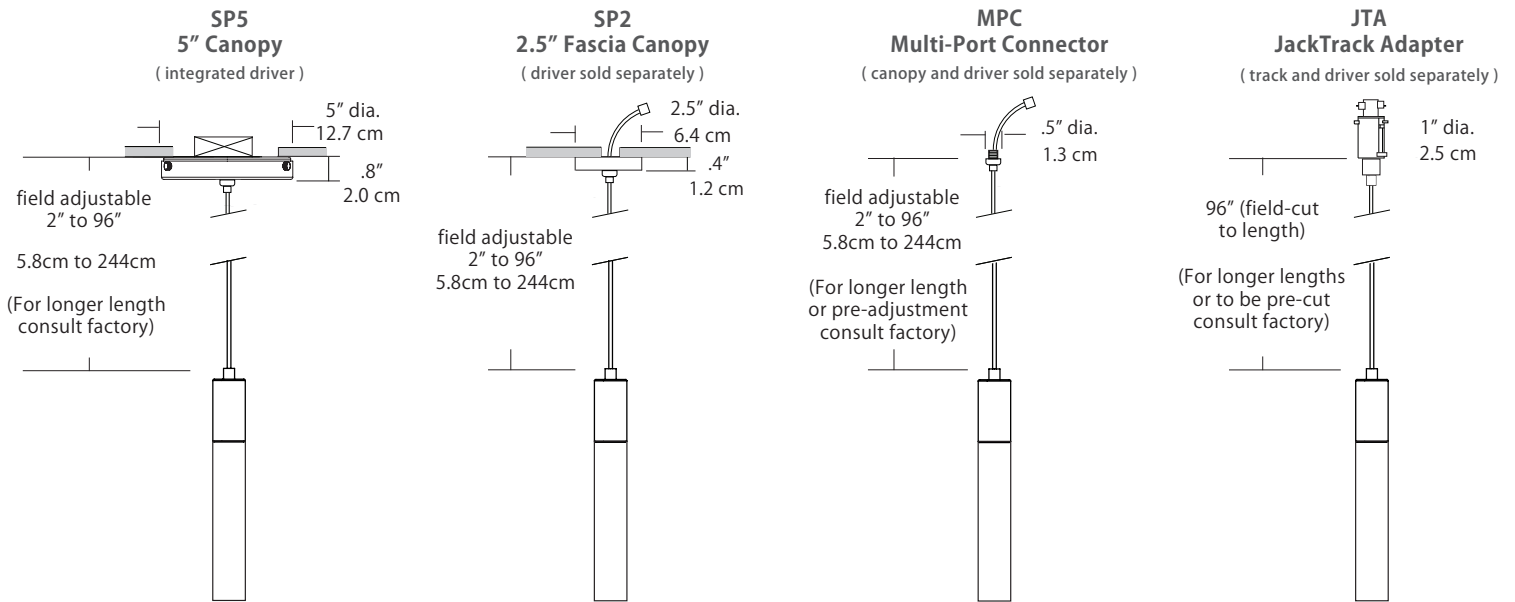

**Wattage**

<p><b>Wattage</b></p> <div style="border: 1px solid black; width: 40px; height: 20px; margin: 5px;"></div> <p>2W 3W</p>	<p><b>2W</b> = 2 Watts / 90 Lumens, recommended for Multi-Port applications (Multi-Port system and JackTrack adapter).</p> <p><b>3W</b> = 3 Watts / 140 Lumens, recommended for single pendant applications (5" Canopy and 2.5" Fascia Canopy).</p> <p>(Lumens measured at 3000K)</p>
---	---

**Mounting**

<p><b>Mounting</b></p> <div style="border: 1px solid black; width: 40px; height: 20px; margin: 5px;"></div> <p>SP5 SP2 MPC JTA</p>	<p><b>SP5</b> = 5" canopy with integrated driver (included), attaches to rear of canopy and sits inside ceiling mounted junction box <i>Cable with modular connector attaches to canopy w/ integrated universal driver (120-277V / TRIAC, ELV, 0-10V dimming)</i></p> <p><b>SP2</b> = 2.5" thin profile canopy that attaches flush to a rigid ceiling (driver sold separately) <i>Cable with modular connector (and optional wire harness) attaches to a remote driver</i></p> <p><b>MPC</b> = Multi-port connector attaches to any of BlackJack's Multi-Port canopies (canopy and driver sold separately) <i>Cable with modular connector attaches to a driver inside a Multi-Port canopy (driver may be remote)</i></p> <p><b>JTA</b> = Adapter connects the pendant in any position along the JackTrack system (track and driver sold separately) <i>Cable is cut to length and inserted in a connector at the bottom of the JackTrack adapter</i></p>
--	---