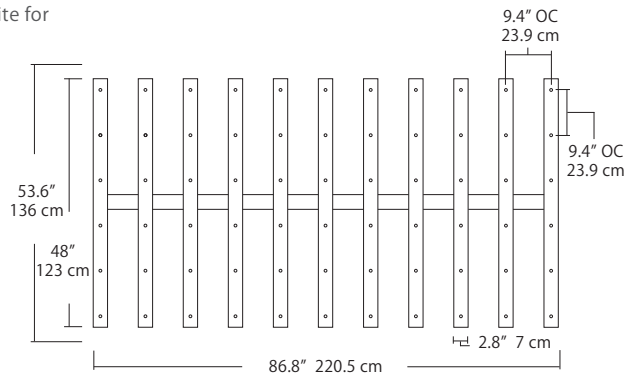

Solo 48" Grid Configuration