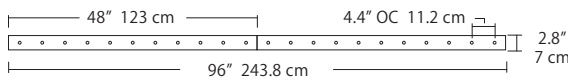

Solo

Solo 48" Linear Configuration - See [Solo Linear Configuration](#) section of our website for specific information (#)