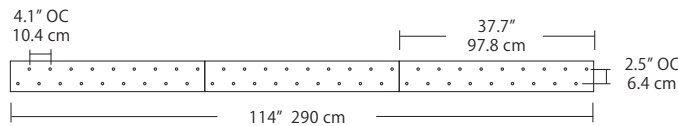

**Max Cable Length**

<p><b>Length</b></p> <div style="border: 1px solid black; width: 40px; height: 20px; margin: 5px;"></div> <p>BLANK ###</p>	<p><b>BLANK</b> = Leave blank for standard 96" cable length.</p> <p><b>###</b> = Specify maximum cable length needed for fixture (in inches).</p> <p>Factory pre-configuration of cable length is available. Consult factory for details.</p>
--	---

**4L (4'x2' / 9 Port)**  
MSQ-2409-#-#-4L-#-#

**6L (6'x2' / 25 Port)**  
MSQ-2425-#-#-6L-#-#

**Duo**

**Linear Configurations** - See [Duo Linear Configurations](#) section of our website for specification information (#)

**6L (6'4"x6" / 10 Port)**  
MSD-3810-#-#-6L-#-#

MPC

**9L (9'6"x6" / 18 Port)**  
MSD-3818-#-#-9L-#-#

- BL** Matte Black
- PC** Pol. Chrome
- WH** White
- SG** Satin Gold
- BZ** Bronze
- SS** Satin Silver