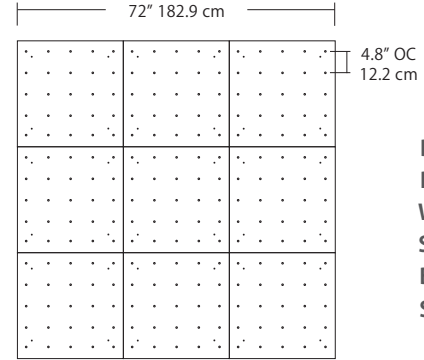

For more information see www.Blackjacklighting.com

(# symbol indicates additional specification required)

System	Pendant Mounting	Configuration Examples	Finish Options

Quatro

Square Configurations - See [Quatro Square Configurations](#) section of our website for specification information (#)

4S (4' 2x2 / 9 Port)
MSQ-2409-#-#-4S-#-#

6S (6' 3x3 / 25 Port)
MSQ-2425-#-#-6S-#-#

MPC

- **BL** Matte Black
- **PC** Pol. Chrome
- **WH** White
- **SG** Satin Gold
- **BZ** Bronze
- **SS** Satin Silver

Linear Configurations - See [Quatro Linear Configurations](#) section of our website for specification information (#)

4L (4'x2' / 9 Port)
MSQ-2409-#-#-4L-#-#

6L (6'x2' / 25 Port)
MSQ-2425-#-#-6L-#-#

Duo

Linear Configurations - See [Duo Linear Configurations](#) section of our website for specification information (#)

6L (6'4"x6" / 10 Port)
MSD-3810-#-#-6L-#-#

MPC

9L (9'6"x6" / 18 Port)
MSD-3818-#-#-9L-#-#

- **BL** Matte Black
- **PC** Pol. Chrome
- **WH** White
- **SG** Satin Gold
- **BZ** Bronze
- **SS** Satin Silver

Solo

Solo 48" Linear Configuration - See [Solo Linear Configuration](#) section of our website for specific information (#)

MPC

Solo 22" Grid Configuration - See [Solo Grid Configuration](#) section of our website for specific information (#)

Solo 48" Grid Configuration

- **BL** Matte Black
- **PC** Pol. Chrome
- **WH** White
- **SG** Satin Gold
- **BZ** Bronze
- **SS** Satin Silver