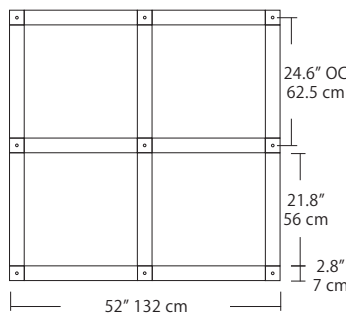

**Max Cable Length**

<p><b>Length</b></p> <div style="border: 1px solid black; width: 40px; height: 20px; margin: 5px;"></div> <p>BLANK ###</p>	<p><b>BLANK</b> = Leave blank for standard 96" cable length.</p> <p><b>###</b> = Specify maximum cable length needed for fixture (in inches).</p> <p>Factory pre-configuration of cable length is available. Consult factory for details.</p>
--	---

**4L (4'x2' / 9 Port)**  
MSQ-2409-#-#-4L-#-#

**6L (6'x2' / 25 Port)**  
MSQ-2425-#-#-6L-#-#

**Duo**

**Linear Configurations** - See [Duo Linear Configurations](#) section of our website for specification information (#)

**6L (6'4"x6" / 10 Port)**  
MSD-3810-#-#-6L-#-#

MPC

**9L (9'6"x6" / 18 Port)**  
MSD-3818-#-#-9L-#-#

- BL** Matte Black
- PC** Pol. Chrome
- WH** White
- SG** Satin Gold
- BZ** Bronze
- SS** Satin Silver

**Solo**

**Solo 48" Linear Configuration** - See [Solo Linear Configuration](#) section of our website for specific information (#)

MPC

**Solo 22" Grid Configuration** - See [Solo Grid Configuration](#) section of our website for specific information (#)