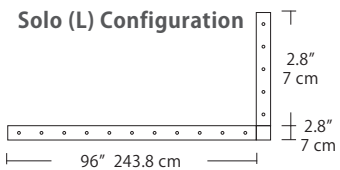

Solo

Solo 48" Linear Configuration - See [Solo Linear Configuration](#) section of our website for specific information (#)