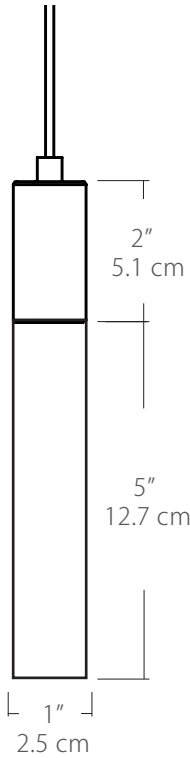

Project:

Note:

Type:

Quantity:

Model#: SP - LGD - TC - 01 -   -   -   -   -

Description

Simple and elegant, the Tall Clear pendant features a clear acrylic diffuser with a frosted bottom. Light from the integrated LED source bounces through the diffuser and disperses evenly out the bottom.

Specifications

- Color Rendering Index: 90CRI
- LED Color Temperature: 3000K (standard)
- Cable Length: 8' (see page 2 for detail), for longer lengths consult factory
- For recommended dimmers see <https://www.blackjacklighting.com/dimming-information>

Features

- Screw-in, decorative optical acrylic light guide
- Suspends from an 8' adjustable cable
- Damp location rated

Options

- Color Temperature: 2700K, 3000K, 3500K, 4000K
- Lumens: 2W/90 Lumens or 3W/140 Lumens (recommended for single pendant application)
- Lamping: 2W or 3W
- Standard Finishes: BL - Black, PC - Polished Chrome or WH - White
- Special Order Powder Coat Finishes: BZ - Bronze, SG - Satin Gold or SS - Satin Silver
- Mounting: See page 2 for mounting options

Dimensions