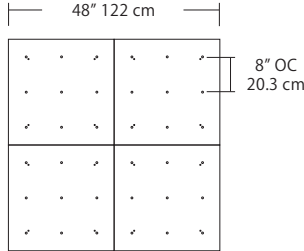

For more information see www.Blackjacklighting.com

(# symbol indicates additional specification required)

System	Pendant Mounting	Configuration Examples	Finish Options

Quatro

Square Configurations - See [Quatro Square Configurations](#) section of our website for specification information (#)

4S (4' 2x2 / 9 Port)
MSQ-2409-#-#-4S-#-#

6S (6' 3x3 / 25 Port)
MSQ-2425-#-#-6S-#-#