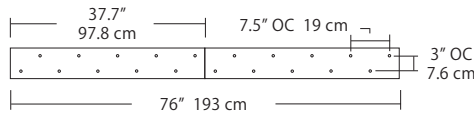

4L (4'x2' / 9 Port)
MSQ-2409-#-#-4L-#-#

6L (6'x2' / 25 Port)
MSQ-2425-#-#-6L-#-#

Duo

Linear Configurations - See [Duo Linear Configurations](#) section of our website for specification information (#)

6L (6'4"x6" / 10 Port)
MSD-3810-#-#-6L-#-#

MPC

- BL** Matte Black
- PC** Pol. Chrome
- WH** White
- SG** Satin Gold
- BZ** Bronze
- SS** Satin Silver

9L (9'6"x6" / 18 Port)
MSD-3818-#-#-9L-#-#

Solo

Solo 48" Linear Configuration - See [Solo Linear Configuration](#) section of our website for specific information (#)