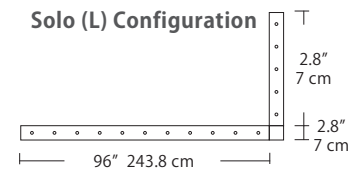

Solo (L) Configuration