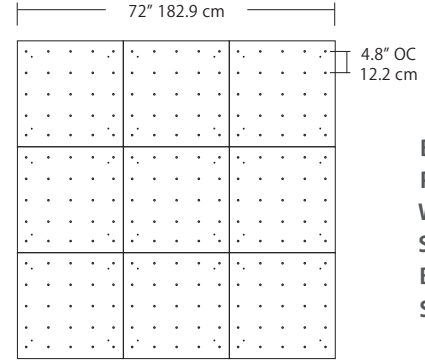

- **BL** Matte Black
- **PC** Pol. Chrome
- **WH** White
- **SG** Satin Gold
- **BZ** Bronze
- **SS** Satin Silver

MPC

Linear Configurations - See [Quatro Linear Configurations](#) section of our website for specification information (#)

4L (4'x2' / 9 Port)
MSQ-2409-#-#-4L-#-#

6L (6'x2' / 25 Port)
MSQ-2425-#-#-6L-#-#