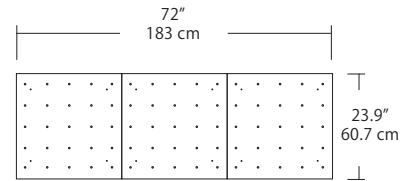

Quatro

Square Configurations - See [Quatro Square Configurations](#) section of our website for specification information (#)

4S (4' 2x2 / 9 Port)
MSQ-2409-#-#-4S-#-#

6S (6' 3x3 / 25 Port)
MSQ-2425-#-#-6S-#-#

- BL** Matte Black
- PC** Pol. Chrome
- WH** White
- SG** Satin Gold
- BZ** Bronze
- SS** Satin Silver

MPC

Linear Configurations - See [Quatro Linear Configurations](#) section of our website for specification information (#)

4L (4'x2' / 9 Port)
MSQ-2409-#-#-4L-#-#

6L (6'x2' / 25 Port)
MSQ-2425-#-#-6L-#-#

Duo

Linear Configurations - See [Duo Linear Configurations](#) section of our website for specification information (#)

6L (6'4"x6" / 10 Port)
MSD-3810-#-#-6L-#-#