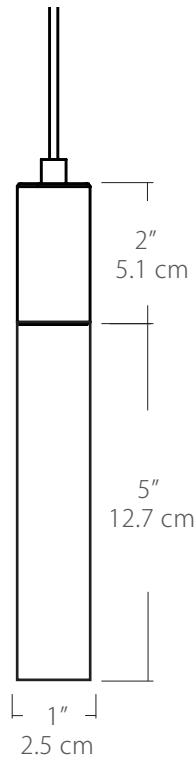

Project:

Note:

Type:

Quantity:

Model#: SP - LGD - TC - 01 -   -   -   -   -

Description

Simple and elegant, the Tall Clear pendant features a clear acrylic diffuser with a frosted bottom. Light from the integrated LED source bounces through the diffuser and disperses evenly out the bottom.

Specifications

- Color Rendering Index: 90CRI
- LED Color Temperature: 3000K (standard)
- Cable Length: 8' (see page 2 for detail), for longer lengths consult factory
- For recommended dimmers see <https://www.blackjacklighting.com/dimming-information>

Features

- Screw-in, decorative optical acrylic light guide
- Suspends from an 8' adjustable cable
- Damp location rated

Options

- Color Temperature: 2700K, 3000K, 3500K, 4000K
- Lumens: 2W/90 Lumens or 3W/140 Lumens (recommended for single pendant application)
- Lamping: 2W or 3W
- Standard Finishes: BL - Black, PC - Polished Chrome or WH - White
- Special Order Powder Coat Finishes: BZ - Bronze, SG - Satin Gold or SS - Satin Silver
- Mounting: See page 2 for mounting options

Dimensions