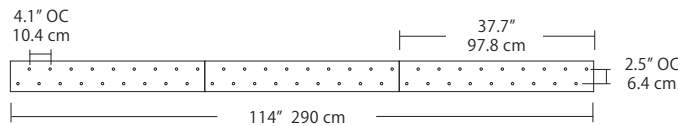

4L (4'x2' / 9 Port)
MSQ-2409-#-#-4L-#-#

6L (6'x2' / 25 Port)
MSQ-2425-#-#-6L-#-#

Duo

Linear Configurations - See [Duo Linear Configurations](#) section of our website for specification information (#)

6L (6'4"x6" / 10 Port)
MSD-3810-#-#-6L-#-#

MPC

- BL** Matte Black
- PC** Pol. Chrome
- WH** White
- SG** Satin Gold
- BZ** Bronze
- SS** Satin Silver

9L (9'6"x6" / 18 Port)
MSD-3818-#-#-9L-#-#

Solo

Solo 48" Linear Configuration - See [Solo Linear Configuration](#) section of our website for specific information (#)