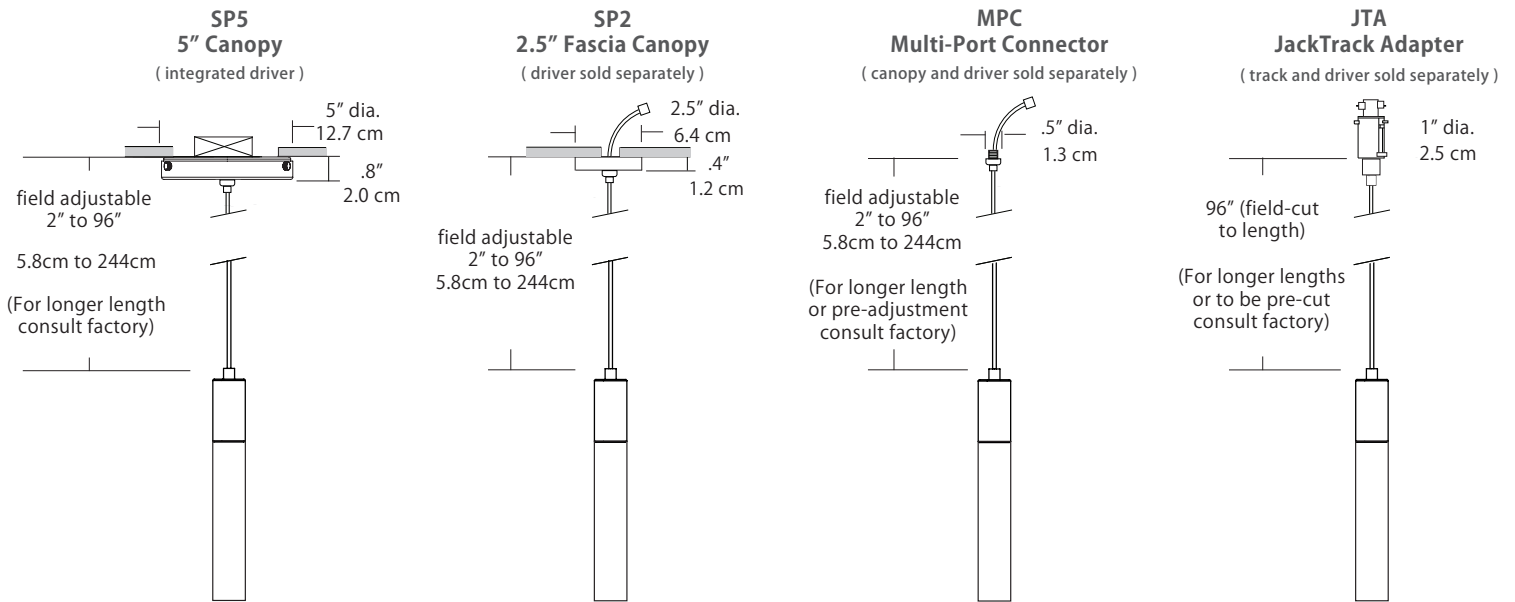

Project:

Note:

Type:

Quantity:

Model#: SP - LGD - TC - 01 - - - - -

Description

Simple and elegant, the Tall Clear pendant features a clear acrylic diffuser with a frosted bottom. Light from the integrated LED source bounces through the diffuser and disperses evenly out the bottom.

Wattage

<p>Wattage</p> <div style="border: 1px solid black; width: 40px; height: 20px; margin: 5px;"></div> <p>2W 3W</p>	<p>2W = 2 Watts / 90 Lumens, recommended for Multi-Port applications (Multi-Port system and JackTrack adapter).</p> <p>3W = 3 Watts / 140 Lumens, recommended for single pendant applications (5" Canopy and 2.5" Fascia Canopy).</p> <p>(Lumens measured at 3000K)</p>
---	---

Mounting

<p>Mounting</p> <div style="border: 1px solid black; width: 40px; height: 20px; margin: 5px;"></div> <p>SP5 SP2 MPC JTA</p>	<p>SP5 = 5" canopy with integrated driver (included), attaches to rear of canopy and sits inside ceiling mounted junction box <i>Cable with modular connector attaches to canopy w/ integrated universal driver (120-277V / TRIAC, ELV, 0-10V dimming)</i></p> <p>SP2 = 2.5" thin profile canopy that attaches flush to a rigid ceiling (driver sold separately) <i>Cable with modular connector (and optional wire harness) attaches to a remote driver</i></p> <p>MPC = Multi-port connector attaches to any of BlackJack's Multi-Port canopies (canopy and driver sold separately) <i>Cable with modular connector attaches to a driver inside a Multi-Port canopy (driver may be remote)</i></p> <p>JTA = Adapter connects the pendant in any position along the JackTrack system (track and driver sold separately) <i>Cable is cut to length and inserted in a connector at the bottom of the JackTrack adapter</i></p>
--	---