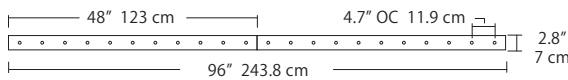

4L (4'x2' / 9 Port)
MSQ-2409-#-#-4L-#-#

6L (6'x2' / 25 Port)
MSQ-2425-#-#-6L-#-#

Duo

Linear Configurations - See [Duo Linear Configurations](#) section of our website for specification information (#)

6L (6'4"x6" / 10 Port)
MSD-3810-#-#-6L-#-#

MPC

- BL** Matte Black
- PC** Pol. Chrome
- WH** White
- SG** Satin Gold
- BZ** Bronze
- SS** Satin Silver

9L (9'6"x6" / 18 Port)
MSD-3818-#-#-9L-#-#

Solo

Solo 48" Linear Configuration - See [Solo Linear Configuration](#) section of our website for specific information (#)

Solo (L) Configuration

Solo 22" Grid Configuration - See [Solo Grid Configuration](#) section of our website for specific information (#)

MPC

Solo 48" Grid Configuration

- BL** Matte Black
- PC** Pol. Chrome
- WH** White
- SG** Satin Gold
- BZ** Bronze
- SS** Satin Silver