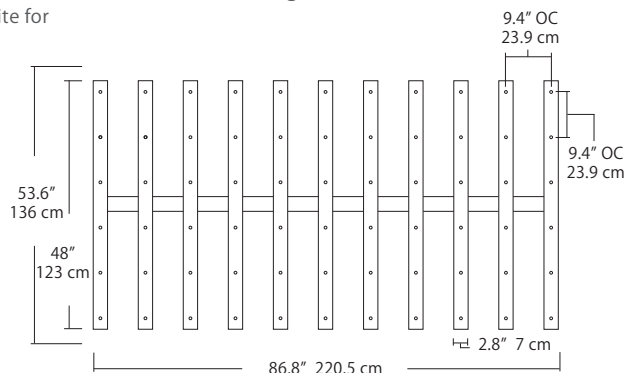

4L (4'x2' / 9 Port)
MSQ-2409-#-#-4L-#-#

6L (6'x2' / 25 Port)
MSQ-2425-#-#-6L-#-#

Duo

Linear Configurations - See [Duo Linear Configurations](#) section of our website for specification information (#)

6L (6'4"x6" / 10 Port)
MSD-3810-#-#-6L-#-#

MPC

- BL** Matte Black
- PC** Pol. Chrome
- WH** White
- SG** Satin Gold
- BZ** Bronze
- SS** Satin Silver

9L (9'6"x6" / 18 Port)
MSD-3818-#-#-9L-#-#

Solo

Solo 48" Linear Configuration - See [Solo Linear Configuration](#) section of our website for specific information (#)

Solo (L) Configuration

Solo 22" Grid Configuration - See [Solo Grid Configuration](#) section of our website for specific information (#)

MPC

Solo 48" Grid Configuration

- BL** Matte Black
- PC** Pol. Chrome
- WH** White
- SG** Satin Gold
- BZ** Bronze
- SS** Satin Silver