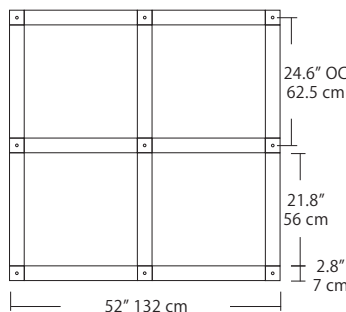

Solo 22" Grid Configuration - See [Solo Grid Configuration](#) section of our website for specific information (#)

MPC