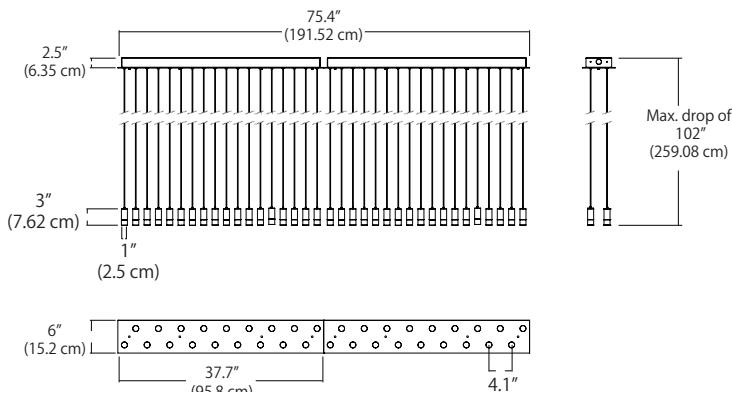

Project:

Note:

Type:

Quantity:

SKU#:

Description

Thirty-six Short Frosted pendants, suspended from a 76" canopy, bring warm light to any room. Level pattern spreads light evenly.

Features

- Includes 36 adjustable 96" cables – no cutting or splicing of wires is required
- Excess cable stays coiled inside powder-coated steel canopy
- Driver located inside canopy
- Damp location rated
- Max. overall height (ceiling to bottom of pendant): 102"

Options

- Upgradeable to 2700K, 3500K, or 4000K / 90 CRI
- Available in BL - Matte Black, WH - White, or PC - Polished Chrome

Dimensions

ORDERING GUIDE

Series	—	Length	—	Finish	—	Volts/Dimming	—	Color Temp.
TSA		076P		[Blank Box]		27U		[Blank Box]
Rectangular Short Frosted Pendants Level Pattern		076P 76" Canopy Length		BL Black WH White PC Polished Chrome		27U 120-277VAC Universal Dimming		27K 2700K 30K 3000K 35K 3500K 40K 4000K