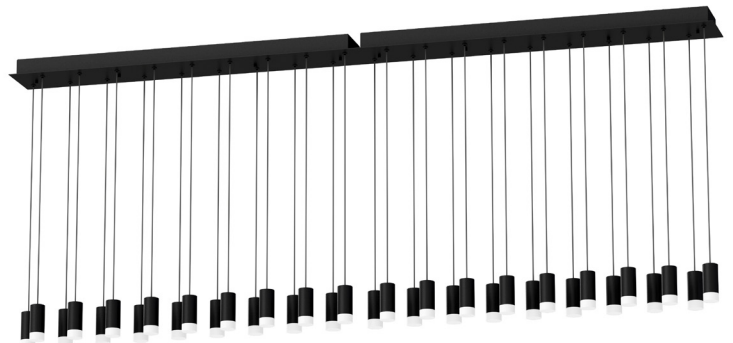

Project:

Note:

Type:

Quantity:

SKU#:

Description

Thirty-six Short Frosted pendants, suspended from a 76" canopy, bring warm light to any room. Level pattern spreads light evenly.

Features

- Includes 36 adjustable 96" cables – no cutting or splicing of wires is required
- Excess cable stays coiled inside powder-coated steel canopy
- Driver located inside canopy
- Damp location rated
- Max. overall height (ceiling to bottom of pendant): 102"

Specifications

- Color Rendering Index: 90CRI
- LED Color Temperature: 3000K (standard)
- Pendant Light Source: 2W / 86 Lm per pendant
- Input Voltage: 120-277VAC - 50/60Hz
- Fixture Wattage: 72W
- Delivered Lumens: 3096 Lm
- For recommended dimmers, see <http://blackjacklighting.com>

Options

- Upgradeable to 2700K, 3500K, or 4000K / 90 CRI
- Available in BL - Matte Black, WH - White, or PC - Polished Chrome

Dimensions

ORDERING GUIDE

Series	—	Length	—	Finish	—	Volts/Dimming	—	Color Temp.
TSA		076P		[Blank Box]		27U		[Blank Box]
Rectangular Short Frosted Pendants Level Pattern		076P 76" Canopy Length		BL Black WH White PC Polished Chrome		27U 120-277VAC Universal Dimming		27K 2700K 30K 3000K 35K 3500K 40K 4000K