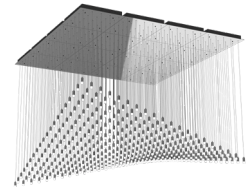

The Quatro System makes it easy to create custom looks. Select a pattern below, or come up with your own design. Field adjustments are fast and easy; grippers eliminate the need for cutting and splicing. Cables can be adjusted and re-adjusted as needed.

6S-6' Square (3x3, 9 modules)

Fixture Wattage: 333 Watts
Fixture Output: 18,450 Lumens

8S-8' Square (4x4, 16 modules)

Fixture Wattage: 592 Watts
Fixture Output: 32,800 Lumens

25 Port Canopy

2425

Random (RA)
4S-4' Square

Pyramid (PY)
6S-6' Square

Wave (WV)
8S-8' Square

9 Port Canopy

2409

Random (RA)
4S-4' Square

Pyramid (PY)
6S-6' Square

Level (LV)
8S-8' Square

Base Canopy Module

Fixtures are pre-configured per Blackjack pattern or customer specification. Pendants are hung at customer-specified length and lightguides are pre-installed. Approved submittal drawing required. Do-it-yourself (DY) option offers 8' feet of coaxial cable exposed and pendants uninstalled.