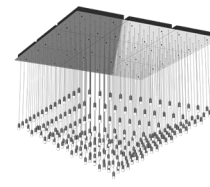

The Quatro System makes it easy to create custom looks. Select a pattern below, or come up with your own design. Field adjustments are fast and easy; grippers eliminate the need for cutting and splicing. Cables can be adjusted and re-adjusted as needed.

6S-6' Square (3x3, 9 modules)

Fixture Wattage: 333 Watts
Fixture Output: 18,450 Lumens

8S-8' Square (4x4, 16 modules)

Fixture Wattage: 592 Watts
Fixture Output: 32,800 Lumens

25 Port Canopy

2425

Random (RA)
4S-4' Square

Pyramid (PY)
6S-6' Square

Wave (WV)
8S-8' Square

9 Port Canopy

2409

Random (RA)
4S-4' Square

Pyramid (PY)
6S-6' Square

Level (LV)
8S-8' Square

Base Canopy Module

Fixtures are pre-configured per Blackjack pattern or customer specification. Pendants are hung at customer-specified length and lightguides are pre-installed. Approved submittal drawing required. Do-it-yourself (DY) option offers 8' feet of coaxial cable exposed and pendants uninstalled.