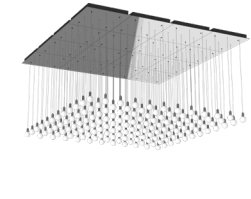

The Quatro System makes it easy to create custom looks. Select a pattern below, or come up with your own design. Field adjustments are fast and easy; grippers eliminate the need for cutting and splicing. Cables can be adjusted and re-adjusted as needed.

6S-6' Square (3x3, 9 modules)

Fixture Wattage: 333 Watts
Fixture Output: 18,450 Lumens

8S-8' Square (4x4, 16 modules)

Fixture Wattage: 592 Watts
Fixture Output: 32,800 Lumens

25 Port Canopy

2425

Random (RA)
4S-4' Square

Pyramid (PY)
6S-6' Square

Wave (WV)
8S-8' Square

9 Port Canopy

2409

Random (RA)
4S-4' Square

Pyramid (PY)
6S-6' Square

Level (LV)
8S-8' Square

Base Canopy Module

Fixtures are pre-configured per Blackjack pattern or customer specification. Pendants are hung at customer-specified length and lightguides are pre-installed. Approved submittal drawing required. Do-it-yourself (DY) option offers 8' feet of coaxial cable exposed and pendants uninstalled.