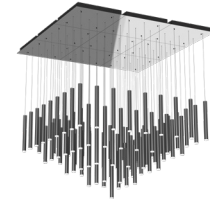

The Quatro System makes it easy to create custom looks. Select a pattern below, or come up with your own design. Field adjustments are fast and easy; grippers eliminate the need for cutting and splicing. Cables can be adjusted and re-adjusted as needed.

6S-6' Square (3x3, 9 modules)

Fixture Wattage: 333 Watts
Fixture Output: 18,450 Lumens

8S-8' Square (4x4, 16 modules)

Fixture Wattage: 592 Watts
Fixture Output: 32,800 Lumens

25 Port Canopy

2425

Random (RA)
4S-4' Square

Pyramid (PY)
6S-6' Square

Wave (WV)
8S-8' Square

9 Port Canopy

2409

Random (RA)
4S-4' Square

Pyramid (PY)
6S-6' Square

Level (LV)
8S-8' Square

Base Canopy Module

Fixtures are pre-configured per Blackjack pattern or customer specification. Pendants are hung at customer-specified length and lightguides are pre-installed. Approved submittal drawing required. Do-it-yourself (DY) option offers 8' feet of coaxial cable exposed and pendants uninstalled.