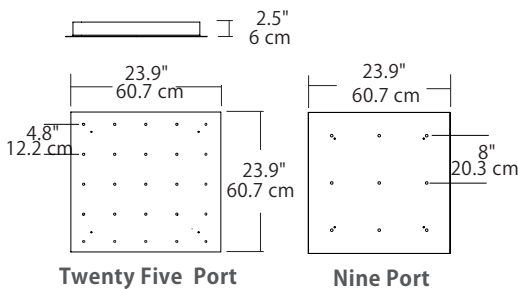

6S-6' Square (3x3, 9 modules)

Fixture Wattage: 333 Watts
Fixture Output: 18,450 Lumens

8S-8' Square (4x4, 16 modules)

Fixture Wattage: 592 Watts
Fixture Output: 32,800 Lumens

25 Port Canopy

2425

Random (RA)
4S-4' Square

Pyramid (PY)
6S-6' Square

Wave (WV)
8S-8' Square

9 Port Canopy

2409

Random (RA)
4S-4' Square

Pyramid (PY)
6S-6' Square

Level (LV)
8S-8' Square

Base Canopy Module