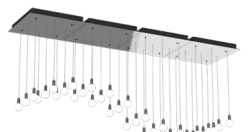

Project:

Type:

Quantity:

Note:

SKU#: MSQ- - - - -

Description

Comprised of two, three, or four multi-port 24" square modules, our pre-configured Quatro Modular System in Polished Chrome or Matte Black is sold complete with all necessary hardware and your choice of Multi-port Pendant.

The Quatro System makes it easy to create custom looks. Select a pattern below, or come up with your own design. Field adjustments are fast and easy; grippers eliminate the need for cutting and splicing. Cables can be adjusted and re-adjusted as needed.

9 Port Canopy

2409

Stepped (SP)
4L-4'x2' Linear

Random (RA)
6L-6'x2' Linear

Wave (WV)
8L-8'x2' Linear

Level (LV)
4L-4'x2' Linear

Random (RA)
6L-6'x2' Linear

Wave (WV)
8L-8'x2' Linear

Fixtures are pre-configured per Blackjack pattern or customer specification. Pendants are hung at customer-specified length and lightguides are pre-installed. Approved submittal drawing required. Do-it-yourself (DY) option offers 8' feet of coaxial cable exposed and pendants uninstalled.