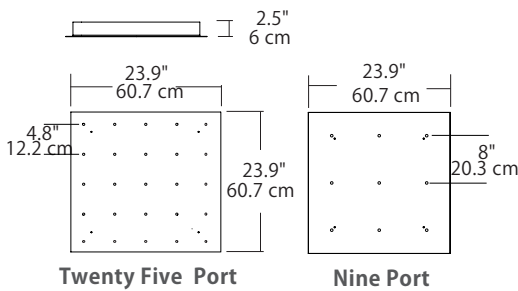

25 Port Canopy

2425

6L-6' Linear (1x3, 3 modules)

Fixture Wattage: 111 Watts
Fixture Output: 6,150 Lumens

8L-8' Linear (1x4, 4 modules)

Fixture Wattage: 148 Watts
Fixture Output: 8,200 Lumens

Base Canopy Module