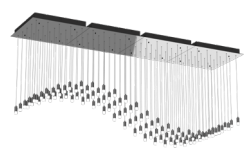

The Quatro System makes it easy to create custom looks. Select a pattern below, or come up with your own design. Field adjustments are fast and easy; grippers eliminate the need for cutting and splicing. Cables can be adjusted and re-adjusted as needed.

25 Port Canopy

2425

6L-6' Linear (1x3, 3 modules)

Fixture Wattage: 111 Watts
Fixture Output: 6,150 Lumens

8L-8' Linear (1x4, 4 modules)

Fixture Wattage: 148 Watts
Fixture Output: 8,200 Lumens

Base Canopy Module

9 Port Canopy

2409

Stepped (SP)
4L-4'x2' Linear

Random (RA)
6L-6'x2' Linear

Wave (WV)
8L-8'x2' Linear

Level (LV)
4L-4'x2' Linear

Random (RA)
6L-6'x2' Linear

Wave (WV)
8L-8'x2' Linear

Fixtures are pre-configured per Blackjack pattern or customer specification. Pendants are hung at customer-specified length and lightguides are pre-installed. Approved submittal drawing required. Do-it-yourself (DY) option offers 8' feet of coaxial cable exposed and pendants uninstalled.