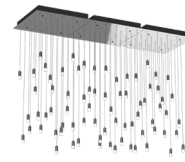

Project:

Type:

Quantity:

Note:

SKU#: MSQ- - - - -

Description

Comprised of two, three, or four multi-port 24" square modules, our pre-configured Quatro Modular System in Polished Chrome or Matte Black is sold complete with all necessary hardware and your choice of Multi-port Pendant.

25 Port Canopy

2425

6L-6' Linear (1x3, 3 modules)

Fixture Wattage: 111 Watts
Fixture Output: 6,150 Lumens

8L-8' Linear (1x4, 4 modules)

Fixture Wattage: 148 Watts
Fixture Output: 8,200 Lumens

Base Canopy Module

9 Port Canopy

2409

Stepped (SP)
4L-4'x2' Linear

Random (RA)
6L-6'x2' Linear

Wave (WV)
8L-8'x2' Linear

Level (LV)
4L-4'x2' Linear

Random (RA)
6L-6'x2' Linear

Wave (WV)
8L-8'x2' Linear

Fixtures are pre-configured per Blackjack pattern or customer specification. Pendants are hung at customer-specified length and lightguides are pre-installed. Approved submittal drawing required. Do-it-yourself (DY) option offers 8' feet of coaxial cable exposed and pendants uninstalled.