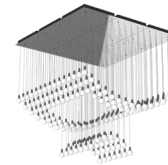

6S-Double Curve