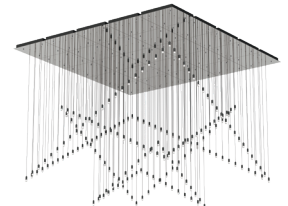

Project:

Type:

Quantity:

Note:

Contact Blackjack Lighting for more information and quote

Description

Comprised of multi-port 24" square modules, our pre-configured Quatro System in Polished Chrome or Matte Black is sold complete with all necessary hardware and your choice of Multi-port Pendant.

Features

- Square system comes with joiner and spacer kits for proper alignment of modules and to allow electrical and dimming connections between modules
- Available in Polished Chrome or Matte Black with matching cord finishes
- 12' standard cord lengths
- No cutting of cord required
- Adjustable grippers allow easy cord height adjustment

Specifications

- Color Rendering Index: 90CRI
- LED Color Temperature: 3000K

Custom

- Upgradable to 4000K/ 90CRI
- Contact Blackjack Lighting for additional options

Custom Design Ideas

8L-Arching Wave

6S-Double Curve

10S-Angles

6S-Stepped

6S-Double Helix

6S-Spiral

Fixtures are pre-configured per Blackjack pattern or customer specification. Pendants are hung at customer-specified length and lightguides are pre-installed. Approved submittal drawing required. Do-it-yourself (DY) option offers 8' feet of coaxial cable exposed and pendants uninstalled.