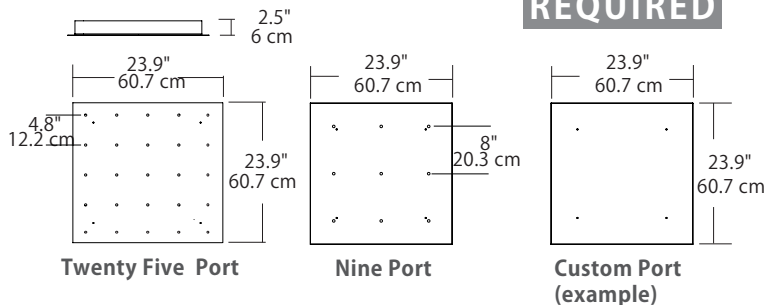

Base Canopy Module

ORDERING GUIDE

System	Canopy	Finish	Pendant	Layout	Pattern	Color Temp.
MSQ	2425 24"/25 ports 2409 24"/9 ports 24___ Custom	PC Polished Chrome BL Matte Black	LSF Short Frosted LTC Tall Clear SSC 8" Sphere GSF 3" Frosted Globe VSF Velo/ Filament (see additional options)	4L 1x2 Grid 6L 1x3 Grid 8L 1x4 Grid 4S 2x2 Grid 6S 3x3 Grid 8S 4x4 Grid ___ Custom	CU _____ (to be assigned)	30K 30K 3000K 40K 4000K (30K Standard)

Example: MSQ-2405-BL-LBU-4S-CU127-30K

*Contact Blackjack Lighting for complete custom part number