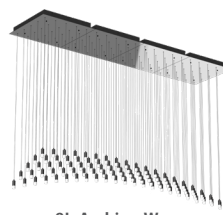

Project:

Type:

Quantity:

Note:

Contact Blackjack Lighting for more information and quote

Description

Comprised of multi-port 24" square modules, our pre-configured Quatro System in Polished Chrome or Matte Black is sold complete with all necessary hardware and your choice of Multi-port Pendant.

The Quatro System makes it easy to create custom looks. Select a pattern below, or come up with your own design. Field adjustments are fast and easy; grippers eliminate the need for cutting and splicing. Cables can be adjusted and re-adjusted as needed.

Features

- Square system comes with joiner and spacer kits for proper alignment of modules and to allow electrical and dimming connections between modules
- Available in Polished Chrome or Matte Black with matching cord finishes
- 12' standard cord lengths
- No cutting of cord required
- Adjustable grippers allow easy cord height adjustment

Specifications

- Color Rendering Index: 90CRI
- LED Color Temperature: 3000K

Custom

- Upgradable to 4000K/ 90CRI
- Contact Blackjack Lighting for additional options

Custom Design Ideas

8L-Arching Wave