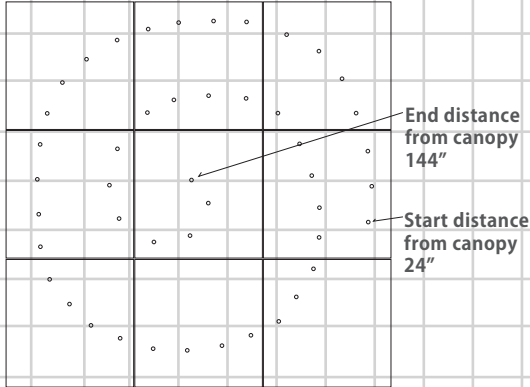

Example: MSQ-2405-BL-LBU-4S-CU127-30K

*Contact Blackjack Lighting for complete custom part number

Project:

Type:

Quantity:

Note:

Contact Blackjack Lighting for more information and quote

Example fixture