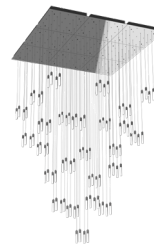

Project:

Type:

Quantity:

Note:

Contact Blackjack Lighting for more information and quote

Description

Comprised of multi-port 24" square modules, our pre-configured Quatro System in Polished Chrome or Matte Black is sold complete with all necessary hardware and your choice of Multi-port Pendant.

The Quatro System makes it easy to create custom looks. Select a pattern below, or come up with your own design. Field adjustments are fast and easy; grippers eliminate the need for cutting and splicing. Cables can be adjusted and re-adjusted as needed.

Features

- Square system comes with joiner and spacer kits for proper alignment of modules and to allow electrical and dimming connections between modules
- Available in Polished Chrome or Matte Black with matching cord finishes
- 12' standard cord lengths
- No cutting of cord required
- Adjustable grippers allow easy cord height adjustment

10S-Angles

6S-Stepped

6S-Double Helix

6S-Spiral

Fixtures are pre-configured per Blackjack pattern or customer specification. Pendants are hung at customer-specified length and lightguides are pre-installed. Approved submittal drawing required. Do-it-yourself (DY) option offers 8' feet of coaxial cable exposed and pendants uninstalled.