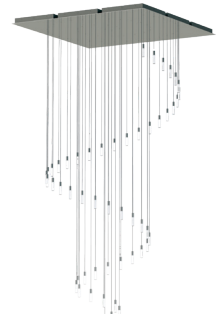

Project:

Type:

Quantity:

Note:

Contact Blackjack Lighting for more information and quote

Description

Comprised of multi-port 24" square modules, our pre-configured Quatro System in Polished Chrome or Matte Black is sold complete with all necessary hardware and your choice of Multi-port Pendant.

The Quatro System makes it easy to create custom looks. Select a pattern below, or come up with your own design. Field adjustments are fast and easy; grippers eliminate the need for cutting and splicing. Cables can be adjusted and re-adjusted as needed.

Features

- Square system comes with joiner and spacer kits for proper alignment of modules and to allow electrical and dimming connections between modules
- Available in Polished Chrome or Matte Black with matching cord finishes
- 12' standard cord lengths
- No cutting of cord required
- Adjustable grippers allow easy cord height adjustment

10S-Angles

6S-Stepped

6S-Double Helix

6S-Spiral

Fixtures are pre-configured per Blackjack pattern or customer specification. Pendants are hung at customer-specified length and lightguides are pre-installed. Approved submittal drawing required. Do-it-yourself (DY) option offers 8' feet of coaxial cable exposed and pendants uninstalled.