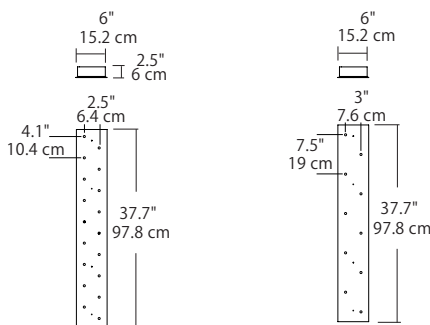

Specifications

- Color Rendering Index: 90CRI
- LED Color Temperature: 3000K

Custom

- Upgradable to 4000K/ 90CRI
- Contact Blackjack Lighting for additional options

6L-6' Linear System (1x2, 2 modules)

Fixture Wattage: 61 Watts
Fixture Output: 3,896 Lumens

9L-9' Square seraph (1x3, 3 modules)

Fixture Wattage: 93 Watts
Fixture Output: 5,844 Lumens

12L-12' Square seraph (1x4, 4 modules)

Fixture Wattage: 122 Watts
Fixture Output: 7,792 Lumens

18 Port Canopy

3818

10 Port Canopy

3810

Random (RA)
6L-6'4"x6"
Linear

Fixtures are pre-configured per Blackjack pattern or customer specification. Pendants are hung at customer-specified length and lightguides are pre-installed. Approved submittal drawing required. Do-it-yourself (DY) option offers 8' feet of coaxial cable exposed and pendants uninstalled.

Contact Blackjack Lighting for more information and additional options

CUTTING
SPLICING **NOT**
REQUIRED

Base Canopy Module

Eighteen Port

Ten Port

ORDERING GUIDE

System	Canopy	Finish	Pendant	Layout	Pattern	Color Temp.
MSD						30K
	3810 38"/10 ports 3818 38"/18 ports	PC Polished Chrome BL Matte Black	LSF Short Frosted LTC Tall Clear SSC 8" Sphere GSF 3" Frosted Globe NTL Novo Tall	6L 1x2 Grid 9L 1x3 Grid 12L 1x4 Grid	RA Random LV Level SP Stepped PY Pyramid CV Curved PN Pinched DY Do it yourself	30K 3000K 40K 4000K (30K Standard)

Example: MSD-3810-BL-LSF-6L-RA-30K