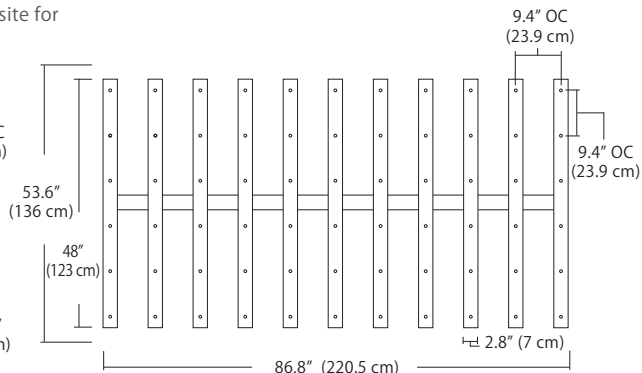

MPC

- BL Matte Black
- PC Pol. Chrome
- WH White
- SG Satin Gold
- BZ Bronze
- SS Satin Silver

9L (9'6"x6" / 18 Port)
MSD-3818-##-9L-##

Solo

Solo 48" Linear Configuration - See [Solo Linear Configuration](#) section of our website for specific information (#)

Solo (L) Configuration

Solo 22" Grid Configuration - See [Solo Grid Configuration](#) section of our website for specific information (#)

MPC

Solo 48" Grid Configuration

- BL Matte Black
- PC Pol. Chrome
- WH White
- SG Satin Gold
- BZ Bronze
- SS Satin Silver