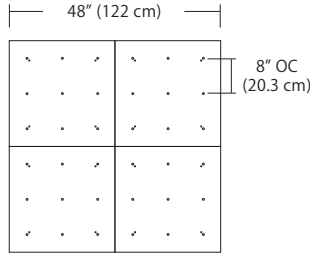

Features

- Includes the frosted light guide diffuser
- Suspends from an 8' adjustable cable
- Damp location rated

Specifications

- Color Rendering Index: 90CRI
- LED Color Temperature: 3000K (standard)
- Fixture Wattage: 4.7W
- Cable Length: 8' (for longer lengths consult factory)
- For recommended dimmers, see <http://blackjacklighting.com>

For full specifications and ordering information, see blackjacklighting.com

(# symbol indicates additional specification required)

Pendant Mounting	Canopy	Dimensions	End / Side View	Finish Options
SP5	5" Canopy Canopy and driver included with pendant			BL Matte Black PC Pol. Chrome WH White SG Satin Gold BZ Bronze SS Satin Silver
SP2	2.5" Fascia Canopy Canopy included with pendant. Driver sold separately.			BL Matte Black PC Pol. Chrome WH White SG Satin Gold BZ Bronze SS Satin Silver
MPC	24" Multi-Port Square - 9 Port C-MPS-2409-# 24" Multi-Port Square - 25 Port C-MPS-2425-#			BL Matte Black PC Pol. Chrome WH White SG Satin Gold BZ Bronze SS Satin Silver
MPC	38" Multi-Port Rectangle - 10 Port C-MPT-3810-# 38" Multi-Port Rectangle - 18 Port C-MPT-3818-#			BL Matte Black PC Pol. Chrome WH White SG Satin Gold BZ Bronze SS Satin Silver
MPC	22" Multi-Port Linear - 5 Port C-MPL-2205-# 48" Multi-Port Linear - 11 Port C-MPL-4811-#			BL Matte Black PC Pol. Chrome WH White SG Satin Gold BZ Bronze SS Satin Silver
MPC	10" Round - 3 Port C-MPR-1003-# 10" Round - 9 Port C-MPR-1009-#			BL Matte Black PC Pol. Chrome WH White SG Satin Gold BZ Bronze SS Satin Silver
MPC	20" Round - 3 Port C-MPR-2003-# 20" Round - 12 Port C-MPR-2012-#			BL Matte Black PC Pol. Chrome WH White SG Satin Gold BZ Bronze SS Satin Silver
JTA	24" JackTrack #-#-# 48" JackTrack #-#-# 94" JackTrack #-#-#			BL Matte Black WH White

Quatro

Square Configurations - See [Quatro Square Configurations](#) section of our website for specification information (#)

4S (4' 2x2' / 9 Port)
MSQ-2409-##-4S-##

6S (6' 3x3 / 25 Port)
MSQ-2425-##-6S-##