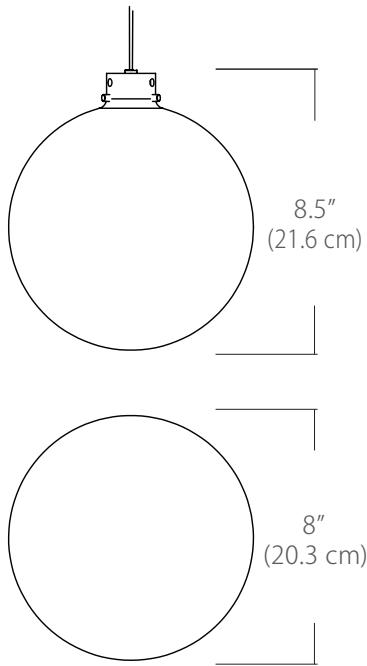

Features

- Includes the frosted light guide diffuser
- Suspends from an 8' adjustable cable
- Damp location rated

Specifications

- Color Rendering Index: 90CRI
- LED Color Temperature: 3000K (standard)
- Fixture Wattage: 4.7W
- Cable Length: 8' (for longer lengths consult factory)
- For recommended dimmers, see <http://blackjacklighting.com>

Dimensions

Diffuser

ORDERING GUIDE

Category	Series	Diffuser	Size	Finish	Color Temp.	Wattage	Mounting	Length
SP	SPS	CL	08		30K			
SP Small Pendant	SPS Small Glass Sphere	CL Clear	08 8" Diameter	Standard BL Black PC Polished Chrome WH White Special Order BZ Bronze SG Satin Gold SS Satin Silver	27K 2700K 30K 3000K 35K 3500K 40K 4000K (30K Standard)	2W 2Watts / 86 Lm 3W 3Watts / 133 Lm (recommended for single pendant application)	SP5 5" Canopy SP2 2.5" Fascia Canopy MPC Multi-Port Connector JTA JackTrack Adapter	96" Standard (Change Length for custom cable length in inches)
							(See page 2 for mounting information)	