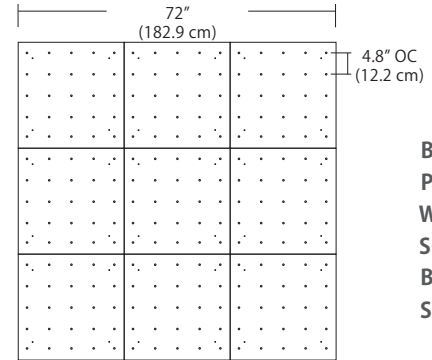

Features

- Includes the frosted light guide diffuser
- Suspends from an 8' adjustable cable
- Damp location rated

Specifications

- Color Rendering Index: 90CRI
- LED Color Temperature: 3000K (standard)
- Fixture Wattage: 4.7W
- Cable Length: 8' (for longer lengths consult factory)
- For recommended dimmers, see <http://blackjacklighting.com>

For full specifications and ordering information, see blackjacklighting.com

(# symbol indicates additional specification required)

Pendant Mounting	Canopy	Dimensions	End / Side View	Finish Options
SP5	5" Canopy Canopy and driver included with pendant			BL Matte Black PC Pol. Chrome WH White SG Satin Gold BZ Bronze SS Satin Silver
SP2	2.5" Fascia Canopy Canopy included with pendant. Driver sold separately.			BL Matte Black PC Pol. Chrome WH White SG Satin Gold BZ Bronze SS Satin Silver
MPC	24" Multi-Port Square - 9 Port C-MPS-2409-# 24" Multi-Port Square - 25 Port C-MPS-2425-#			BL Matte Black PC Pol. Chrome WH White SG Satin Gold BZ Bronze SS Satin Silver
MPC	38" Multi-Port Rectangle - 10 Port C-MPT-3810-# 38" Multi-Port Rectangle - 18 Port C-MPT-3818-#			BL Matte Black PC Pol. Chrome WH White SG Satin Gold BZ Bronze SS Satin Silver
MPC	22" Multi-Port Linear - 5 Port C-MPL-2205-# 48" Multi-Port Linear - 11 Port C-MPL-4811-#			BL Matte Black PC Pol. Chrome WH White SG Satin Gold BZ Bronze SS Satin Silver
MPC	10" Round - 3 Port C-MPR-1003-# 10" Round - 9 Port C-MPR-1009-#			BL Matte Black PC Pol. Chrome WH White SG Satin Gold BZ Bronze SS Satin Silver
MPC	20" Round - 3 Port C-MPR-2003-# 20" Round - 12 Port C-MPR-2012-#			BL Matte Black PC Pol. Chrome WH White SG Satin Gold BZ Bronze SS Satin Silver
JTA	24" JackTrack #-#-# 48" JackTrack #-#-# 94" JackTrack #-#-#			BL Matte Black WH White

Quatro

Square Configurations - See [Quatro Square Configurations](#) section of our website for specification information (#)

4S (4' 2x2' / 9 Port)
MSQ-2409-##-4S-##

6S (6' 3x3 / 25 Port)
MSQ-2425-##-6S-##