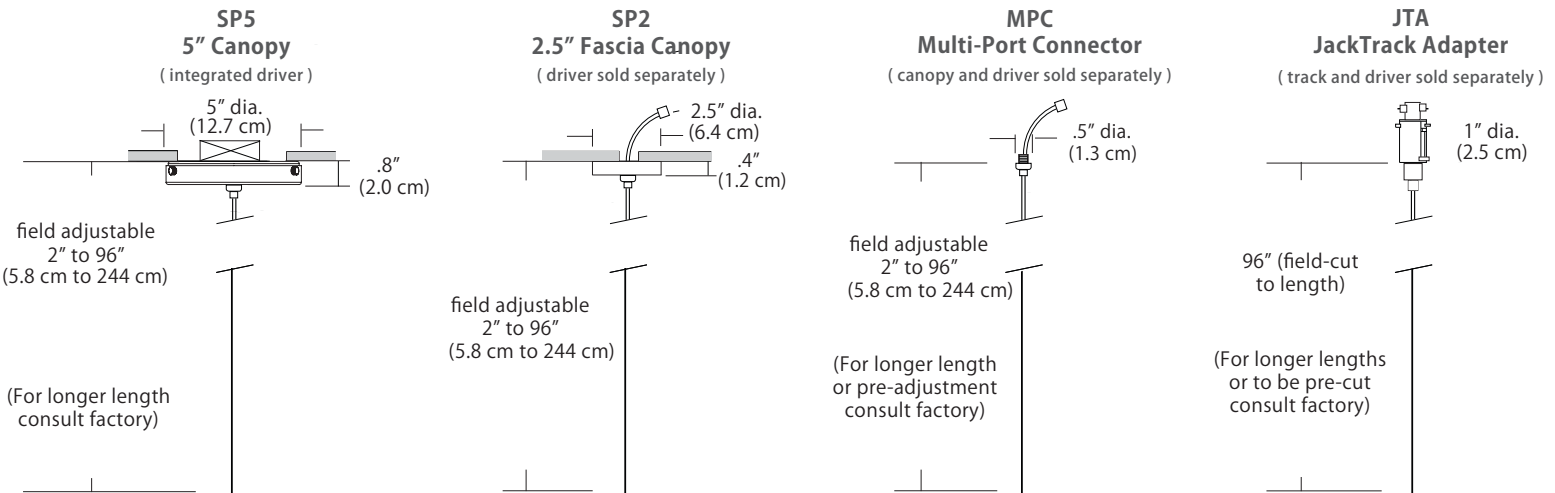

Features

- Includes the frosted light guide diffuser
- Suspends from an 8' adjustable cable
- Damp location rated

Specifications

- Color Rendering Index: 90CRI
- LED Color Temperature: 3000K (standard)
- Fixture Wattage: 4.7W
- Cable Length: 8' (for longer lengths consult factory)
- For recommended dimmers, see <http://blackjacklighting.com>

Wattage

<p>Wattage</p>  <p>2W 3W</p>	<p>2W = 2 Watts / 86 Lumens, recommended for Multi-Port applications (Multi-Port system and JackTrack adapter). 3W = 3 Watts / 133 Lumens, recommended for single pendant applications (5" Canopy and 2.5" Fascia Canopy). <i>(Lumens measured at 3000K)</i></p>
--	--

Mounting

<p>Mounting</p>  <p>SP5 SP2 MPC JTA</p>	<p>SP5 = 5" canopy with integrated driver (included), attaches to rear of canopy and sits inside ceiling mounted junction box <i>Cable with modular connector attaches to canopy w/ integrated universal driver (120-277V / TRIAC, ELV, 0-10V dimming)</i></p> <p>SP2 = 2.5" thin profile canopy that attaches flush to a rigid ceiling (driver sold separately) <i>Cable with modular connector (and optional wire harness) attaches to a remote driver</i></p> <p>MPC = Multi-port connector attaches to any of BlackJack's Multi-Port canopies (canopy and driver sold separately) <i>Cable with modular connector attaches to a driver inside a Multi-Port canopy (driver may be remote)</i></p> <p>JTA = Adapter connects the pendant in any position along the JackTrack system (track and driver sold separately) <i>Cable is cut to length and inserted in a connector at the bottom of the JackTrack adapter</i></p>
---	---

Max Cable Length

<p>Length</p>  <p>96" (Standard) Custom</p>	<p>96" (Standard) (Change Length for custom cable length, in inches)</p> <p><i>Factory pre-configuration of cable length is available. Consult factory for details.</i></p>
---	--