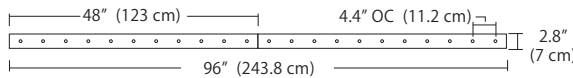

4L (4'x2' / 9 Port)
MSQ-2409-##-4L-##

6L (6'x2' / 25 Port)
MSQ-2425-##-6L-##

Duo

Linear Configurations - See [Duo Linear Configurations](#) section of our website for specification information (#)

6L (6'4"x6" / 10 Port)
MSD-3810-##-6L-##

MPC

- BL Matte Black
- PC Pol. Chrome
- WH White
- SG Satin Gold
- BZ Bronze
- SS Satin Silver

9L (9'6"x6" / 18 Port)
MSD-3818-##-9L-##

Solo

Solo 48" Linear Configuration - See [Solo Linear Configuration](#) section of our website for specific information (#)