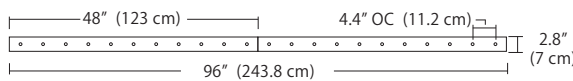

Solo

Solo 48" Linear Configuration - See [Solo Linear Configuration](#) section of our website for specific information (#)