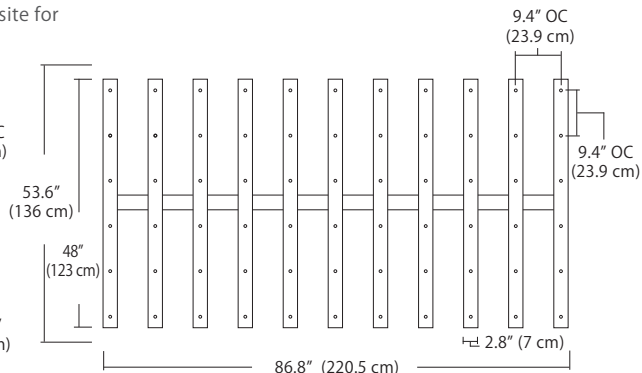

Solo 48" Grid Configuration