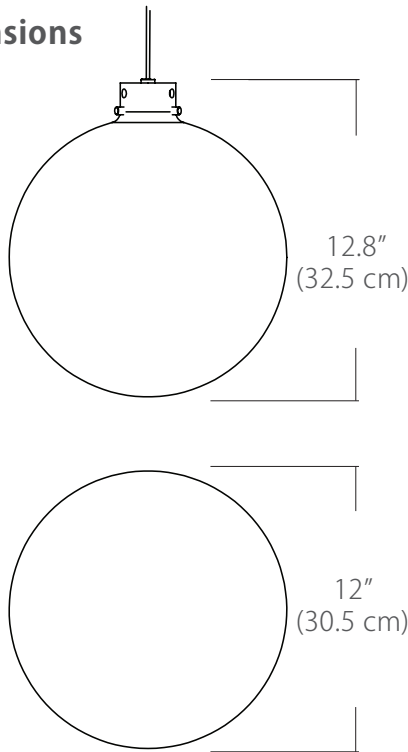

## Features

- Includes the frosted light guide diffuser
- Suspends from an 8' adjustable cable
- Damp location rated

## Specifications

- Color Rendering Index: 90CRI
- LED Color Temperature: 3000K (standard)
- Fixture Wattage: 7W
- Pendant Wattage: 5W
- Cable Length: 8' (for longer lengths consult factory)
- Delivered Lumens: 397 Lm
- For recommended dimmers, see <http://blackjacklighting.com>

## Dimensions