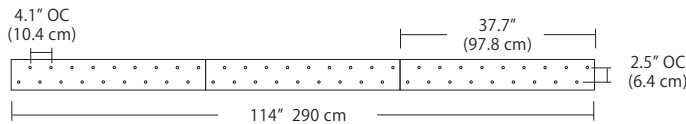

For full specifications and ordering information, see blackjacklighting.com

(# symbol indicates additional specification required)

System	Pendant Mounting	Configuration Examples	Finish Options

Quatro

Square Configurations - See [Quatro Square Configurations](#) section of our website for specification information (#)

4S (4' 2x2' / 9 Port)
MSQ-2409-##-4S-##

6S (6' 3x3 / 25 Port)
MSQ-2425-##-6S-##

MPC

- BL Matte Black
- PC Pol. Chrome
- WH White
- SG Satin Gold
- BZ Bronze
- SS Satin Silver

Linear Configurations - See [Quatro Linear Configurations](#) section of our website for specification information (#)

4L (4'x2' / 9 Port)
MSQ-2409-##-4L-##

6L (6'x2' / 25 Port)
MSQ-2425-##-6L-##

Duo

Linear Configurations - See [Duo Linear Configurations](#) section of our website for specification information (#)

6L (6'4"x6" / 10 Port)
MSD-3810-##-6L-##

MPC

- BL Matte Black
- PC Pol. Chrome
- WH White
- SG Satin Gold
- BZ Bronze
- SS Satin Silver

9L (9'6"x6" / 18 Port)
MSD-3818-##-9L-##

Solo

Solo 48" Linear Configuration - See [Solo Linear Configuration](#) section of our website for specific information (#)

Solo (L) Configuration

Solo 22" Grid Configuration - See [Solo Grid Configuration](#) section of our website for specific information (#)

MPC

Solo 48" Grid Configuration

- BL Matte Black
- PC Pol. Chrome
- WH White
- SG Satin Gold
- BZ Bronze
- SS Satin Silver