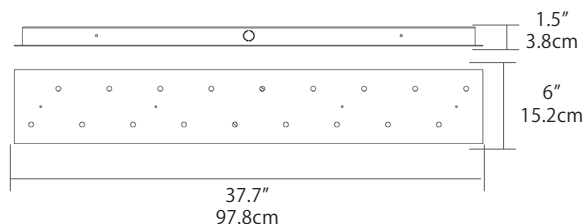

Project:

Type:

Quantity:

Note:

SKU#: SPC - 3818 - BL - 27U -   - 30K

Description

Spectra adds a splash of colorful interest to any room. It uses a complimentary spectrum of color and displays it in three dimensions. Made from a solid saturated color resin ring that displays a beautiful mixed bouquet of colors from the side but directs useful white light to the surface below.

Features

- Available with a black housing and black faceplate.
- Optional Polished Chrome faceplate and decorative sockets tubes are available by special order
- Each individual pendant comes with 144" of field adjustable cable, cutting and splicing are not required
- Driver located in canopy housing
- Damp location rated

Specifications

- Color Rendering Index: 90 CRI
- LED color temperature: 3000K
- Input Voltage: 100-277VAC 50/60Hz
- Wattage: 30w
- Delivered lumens: 1948lm
- Dimming: TRIAC, ELV or 0-10V dimmable
- Fixture weight: 19.4 lb. (8.8 kg)
- For recommended dimmers and downloadable IES & LM 79 files, see blackjacklighting.com

Custom

- Available in Polished Chrome finish
- Upgradable to 4000K 90CRI color temperature

ORDERING GUIDE

Family	Size/Type	Finish
SPC	3818	BL
	3818 38" Diameter/18 Ports	BL Matte Black PC Polished Chrome (SPECIAL ORDER)

Example: SPC-3818-BL-27U-AR-30K

CUSTOM OPTIONS

Volts/Dimming	Trim Color	Color Temp.
27U		30K
27U 120-277VAC, Universal Dimming	AR Autumn Reds Spectrum AB Aqua Blues Spectrum SG Spring Greens Spectrum	30K 3000K/90CRI 40K 4000K/90CRI

(27U Standard)

(30K Standard)