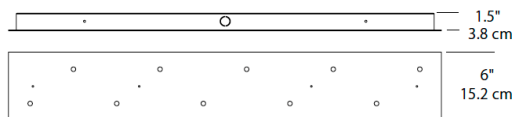

## Specifications

- Color Rendering Index: 90 CRI
- LED color temperature: 3000K
- Input Voltage: 100-277VAC 50/60Hz
- Wattage: 30w
- Delivered lumens: 1948lm
- Dimming: TRIAC, ELV or 0-10V dimmable
- Fixture weight: 19.4 lb. (8.8 kg)
- For recommended dimmers and downloadable IES & LM 79 files, see [blackjacklighting.com](http://blackjacklighting.com)

## ORDERING GUIDE

Family	Size/Type	Finish
<b>SPC</b>	<b>3810</b>	<b>BL</b>
	3810 38" Diameter/10 Ports	BL Matte Black PC Polished Chrome (SPECIAL ORDER)

Example: SPC-3810-BL-27U-AR-30K