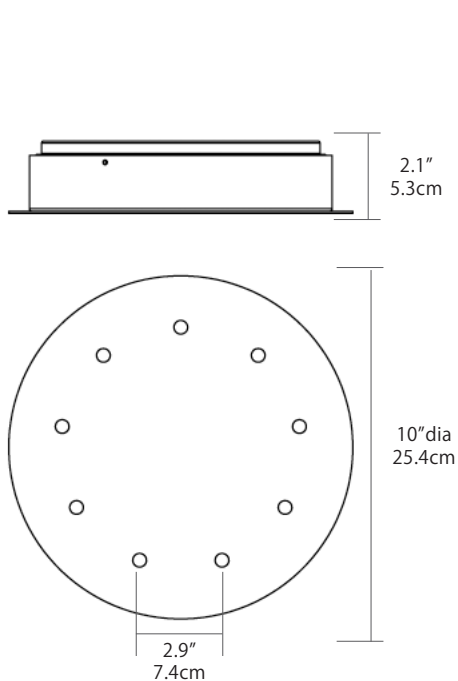

## Features

- Available with a black housing and black faceplate.
- Optional Polished Chrome faceplate and decorative sockets tubes are available by special order
- Each individual pendant comes with 144" of field adjustable cable, cutting and splicing are not required
- Driver located in canopy housing
- Damp location rated

## Specifications

- Color Rendering Index: 90 CRI
- LED color temperature: 3000K
- Input Voltage: 100-277VAC 50/60Hz
- Wattage: 16w
- Delivered lumens: 941lm
- Dimming: TRIAC, ELV or 0-10V dimmable
- Fixture weight: 8 lb. (3.6 kg)
- For recommended dimmers and downloadable IES & LM 79 files, see [blackjacklighting.com](http://blackjacklighting.com)

## ORDERING GUIDE

Family	Size/Type	Finish
<b>SPC</b>	<b>1009</b>	<b>BL</b>
	1009 10" Diameter/9 Ports	BL Matte Black PC Polished Chrome (SPECIAL ORDER)

Example: SPC-1009-BL-27U-AR-30K

(27U Standard)

(30K Standard)