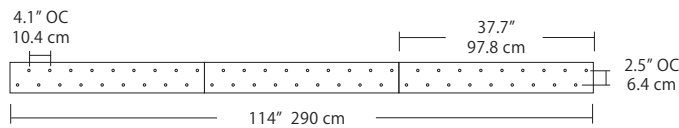

4L (4'x2' / 9 Port)
MSQ-2409-##-4L-##

6L (6'x2' / 25 Port)
MSQ-2425-##-6L-##

Duo

6L (6'4"x6" / 10 Port)
MSD-3810-##-6L-##

MPC

Linear Configurations - See [Duo Linear Configurations](#) section of our website for specification information (#)

9L (9'6"x6" / 18 Port)
MSD-3818-##-9L-##

- BL** Matte Black
- PC** Pol. Chrome
- WH** White
- SG** Satin Gold
- BZ** Bronze
- SS** Satin Silver

Solo

Solo 48" Linear Configuration - See [Solo Linear Configuration](#) section of our website for specific information (#)