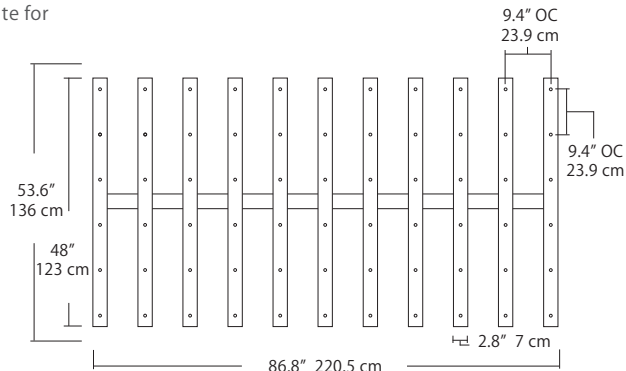

9L (9'6"x6" / 18 Port)
MSD-3818-##-9L-##

- BL** Matte Black
- PC** Pol. Chrome
- WH** White
- SG** Satin Gold
- BZ** Bronze
- SS** Satin Silver

Solo

Solo 48" Linear Configuration - See [Solo Linear Configuration](#) section of our website for specific information (#)

Solo (L) Configuration

Solo 22" Grid Configuration - See [Solo Grid Configuration](#) section of our website for specific information (#)

MPC

Solo 48" Grid Configuration

- BL** Matte Black
- PC** Pol. Chrome
- WH** White
- SG** Satin Gold
- BZ** Bronze
- SS** Satin Silver