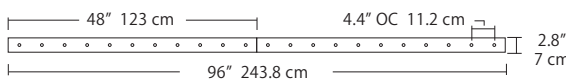

4L (4'x2' / 9 Port)
MSQ-2409-##-4L-##

6L (6'x2' / 25 Port)
MSQ-2425-##-6L-##

Duo

6L (6'4"x6" / 10 Port)
MSD-3810-##-6L-##

MPC

Linear Configurations - See [Duo Linear Configurations](#) section of our website for specification information (#)

9L (9'6"x6" / 18 Port)
MSD-3818-##-9L-##

- BL** Matte Black
- PC** Pol. Chrome
- WH** White
- SG** Satin Gold
- BZ** Bronze
- SS** Satin Silver

Solo

Solo 48" Linear Configuration - See [Solo Linear Configuration](#) section of our website for specific information (#)