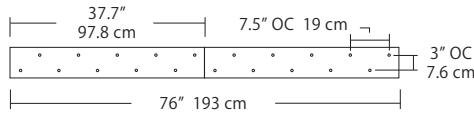

4L (4'x2' / 9 Port)
MSQ-2409-##-4L-##

6L (6'x2' / 25 Port)
MSQ-2425-##-6L-##

Duo

6L (6'4"x6" / 10 Port)
MSD-3810-##-6L-##

MPC

Linear Configurations - See [Duo Linear Configurations](#) section of our website for specification information (#)

9L (9'6"x6" / 18 Port)
MSD-3818-##-9L-##

- BL** Matte Black
- PC** Pol. Chrome
- WH** White
- SG** Satin Gold
- BZ** Bronze
- SS** Satin Silver

Solo

Solo 48" Linear Configuration - See [Solo Linear Configuration](#) section of our website for specific information (#)