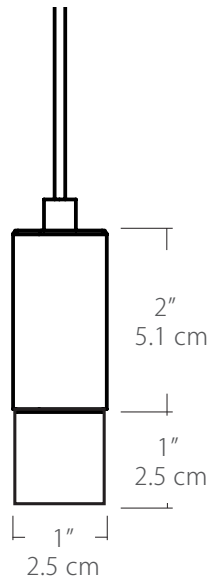

Project:

Note:

Type:

Quantity:

Model#: SP - LGD - SF - 01 - ___ - ___ - ___ - ___ - ___

Description

The Short Frosted pendant features a frosted acrylic diffuser that adds sophistication and elegance to any space. Best used in multiples, the integrated LED sources evenly illuminate the diffuser to emit a soft, pleasing glow and deliver a “million-points-of-light” aesthetic.

Specifications

- Color Rendering Index: 90CRI
- LED Color Temperature: 3000K (standard)
- Cable Length: 8' (see page 2 for detail), for longer lengths consult factory
- For recommended dimmers see <https://www.blackjacklighting.com/dimming-information>

Features

- Screw-in, decorative optical acrylic light guide
- Suspends from an 8' adjustable cable
- Damp location rated

Options

- Color Temperature: 2700K, 3000K, 3500K, 4000K
- Lumens: 2W/90 Lumens or 3W/140 Lumens (recommended for single pendant application)
- Lamping: 2W or 3W
- Standard Finishes: BL - Black, PC - Polished Chrome or WH - White
- Special Order Powder Coat Finishes: BZ - Bronze, SG - Satin Gold or SS - Satin Silver
- Mounting: See page 2 for mounting options

Dimensions