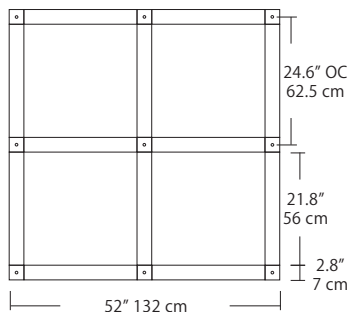

Solo 22" Grid Configuration - See [Solo Grid Configuration](#) section of our website for specific information (#)

MPC