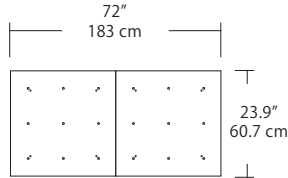

6L (6'x2' / 25 Port)
MSQ-2425-##-6L-##