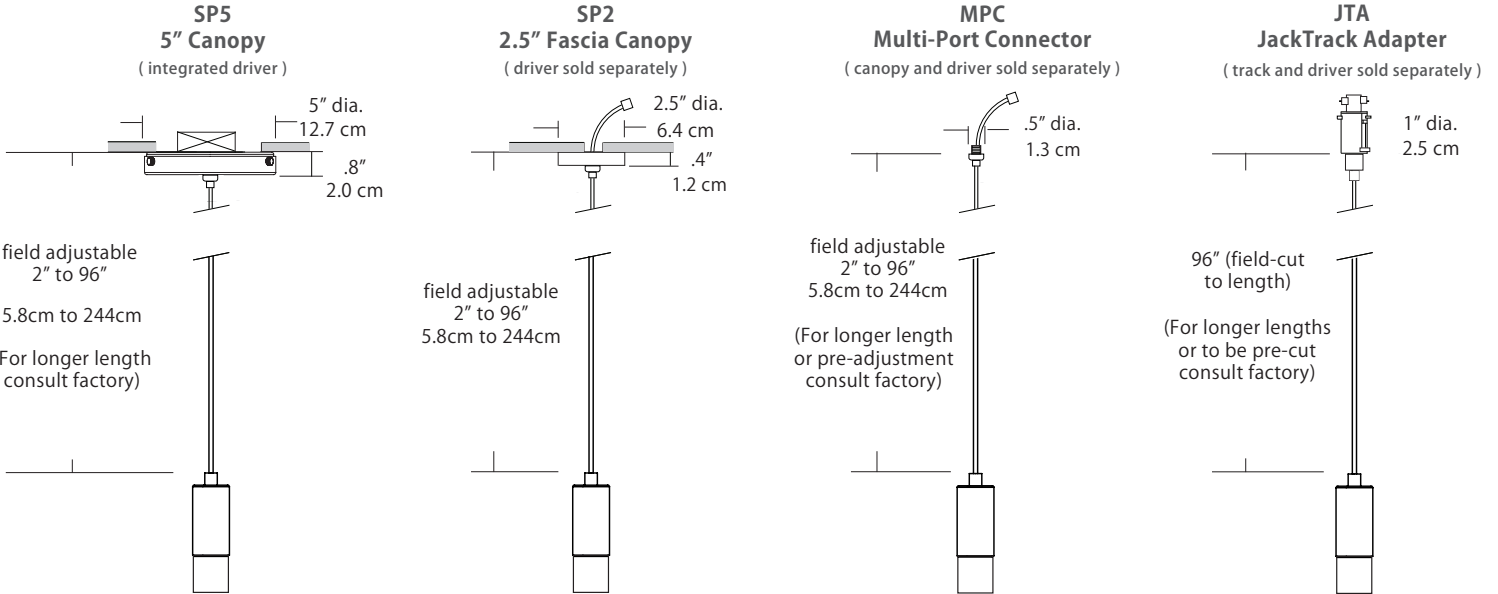

Wattage

<p>Wattage</p> <div style="border: 1px solid black; width: 40px; height: 20px; margin: 5px;"></div> <p>2W 3W</p>	<p>2W = 2 Watts / 90 Lumens, recommended for Multi-Port applications (Multi-Port system and JackTrack adapter).</p> <p>3W = 3 Watts / 140 Lumens, recommended for single pendant applications (5" Canopy and 2.5" Fascia Canopy).</p> <p>(Lumens measured at 3000K)</p>
---	---

Mounting

<p>Mounting</p> <div style="border: 1px solid black; width: 40px; height: 20px; margin: 5px;"></div> <p>SP5 SP2 MPC JTA</p>	<p>SP5 = 5" canopy with integrated driver (included), attaches to rear of canopy and sits inside ceiling mounted junction box <i>Cable with modular connector attaches to canopy w/ integrated universal driver (120-277V / TRIAC, ELV, 0-10V dimming)</i></p> <p>SP2 = 2.5" thin profile canopy that attaches flush to a rigid ceiling (driver sold separately) <i>Cable with modular connector (and optional wire harness) attaches to a remote driver</i></p> <p>MPC = Multi-port connector attaches to any of BlackJack's Multi-Port canopies (canopy and driver sold separately) <i>Cable with modular connector attaches to a driver inside a Multi-Port canopy (driver may be remote)</i></p> <p>JTA = Adapter connects the pendant in any position along the JackTrack system (track and driver sold separately) <i>Cable is cut to length and inserted in a connector at the bottom of the JackTrack adapter</i></p>
--	---

Max Cable Length

<p>Length</p> <div style="border: 1px solid black; width: 40px; height: 20px; margin: 5px;"></div> <p>BLANK ###</p>	<p>BLANK = Leave blank for standard 96" cable length.</p> <p>### = Specify maximum cable length needed for fixture (in inches).</p> <p>Factory pre-configuration of cable length is available. Consult factory for details.</p>
--	---