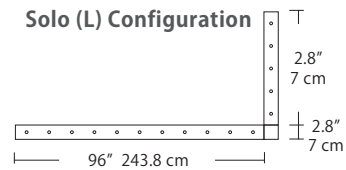

Solo (L) Configuration