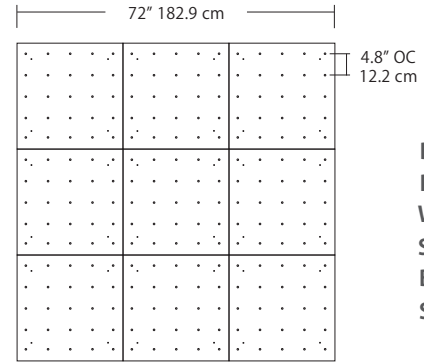

Quatro

4S (4' 2x2 / 9 Port)
MSQ-2409-##-4S-##

MPC

Square Configurations - See [Quatro Square Configurations](#) section of our website for specification information (#)

6S (6' 3x3 / 25 Port)
MSQ-2425-##-6S-##

4L (4'x2' / 9 Port)
MSQ-2409-##-4L-##

6L (6'x2' / 25 Port)
MSQ-2425-##-6L-##

Duo

6L (6'4"x6" / 10 Port)
MSD-3810-##-6L-##

MPC

Linear Configurations - See [Duo Linear Configurations](#) section of our website for specification information (#)