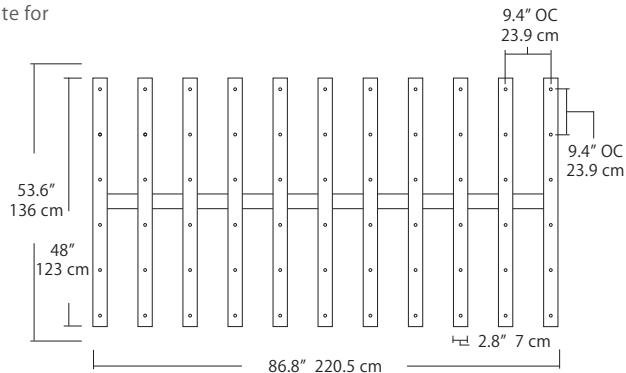

**9L (9'6"x6" / 18 Port)**  
MSD-3818-##-9L-##

- BL** Matte Black
- PC** Pol. Chrome
- WH** White
- SG** Satin Gold
- BZ** Bronze
- SS** Satin Silver

**Solo**

**Solo 48" Linear Configuration** - See [Solo Linear Configuration](#) section of our website for specific information (#)

**Solo (L) Configuration**

**Solo 22" Grid Configuration** - See [Solo Grid Configuration](#) section of our website for specific information (#)

MPC

**Solo 48" Grid Configuration**

- BL** Matte Black
- PC** Pol. Chrome
- WH** White
- SG** Satin Gold
- BZ** Bronze
- SS** Satin Silver