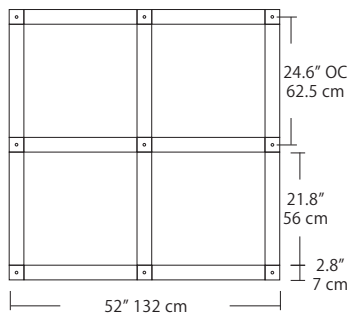

Solo 22" Grid Configuration - See [Solo Grid Configuration](#) section of our website for specific information (#)

MPC