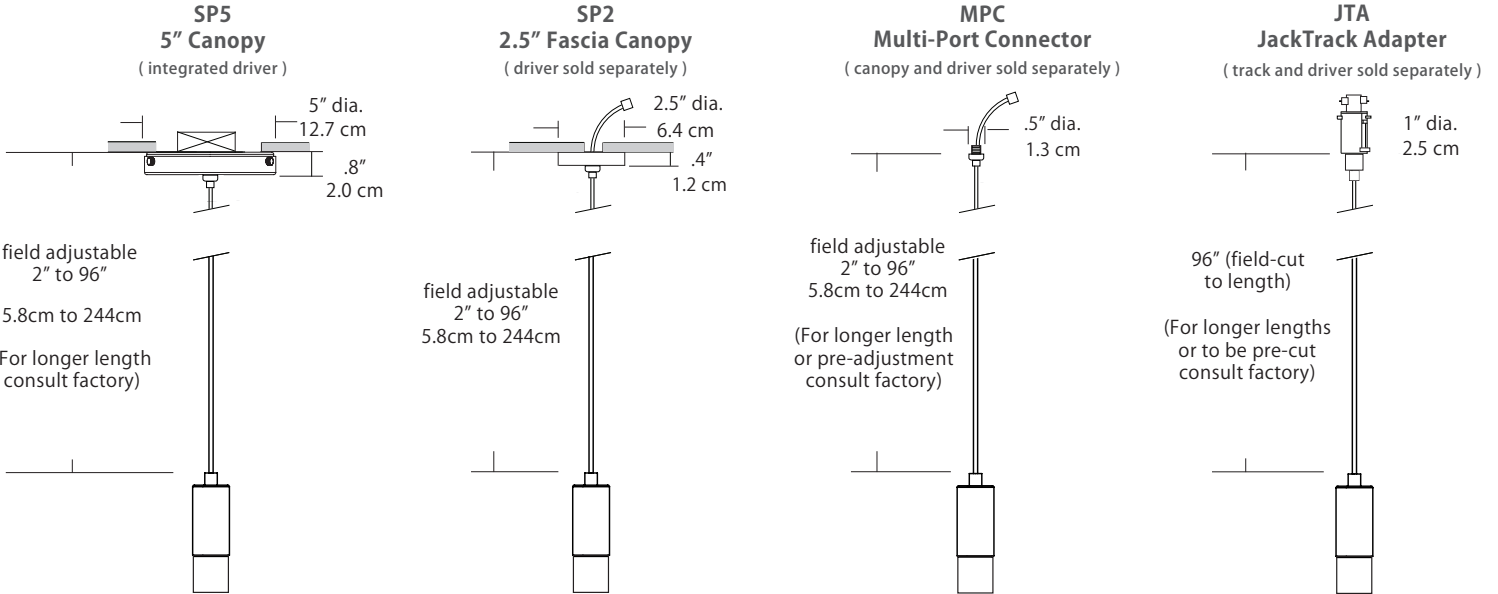

**Wattage**

<p><b>Wattage</b></p> <div style="border: 1px solid black; width: 40px; height: 20px; margin: 5px;"></div> <p>2W 3W</p>	<p><b>2W</b> = 2 Watts / 90 Lumens, recommended for Multi-Port applications (Multi-Port system and JackTrack adapter).</p> <p><b>3W</b> = 3 Watts / 140 Lumens, recommended for single pendant applications (5" Canopy and 2.5" Fascia Canopy).</p> <p>(Lumens measured at 3000K)</p>
---	---

**Mounting**

<p><b>Mounting</b></p> <div style="border: 1px solid black; width: 40px; height: 20px; margin: 5px;"></div> <p>SP5 SP2 MPC JTA</p>	<p><b>SP5</b> = 5" canopy with integrated driver (included), attaches to rear of canopy and sits inside ceiling mounted junction box <i>Cable with modular connector attaches to canopy w/ integrated universal driver (120-277V / TRIAC, ELV, 0-10V dimming)</i></p> <p><b>SP2</b> = 2.5" thin profile canopy that attaches flush to a rigid ceiling (driver sold separately) <i>Cable with modular connector (and optional wire harness) attaches to a remote driver</i></p> <p><b>MPC</b> = Multi-port connector attaches to any of BlackJack's Multi-Port canopies (canopy and driver sold separately) <i>Cable with modular connector attaches to a driver inside a Multi-Port canopy (driver may be remote)</i></p> <p><b>JTA</b> = Adapter connects the pendant in any position along the JackTrack system (track and driver sold separately) <i>Cable is cut to length and inserted in a connector at the bottom of the JackTrack adapter</i></p>
--	---