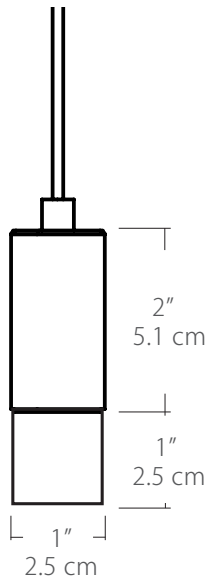

**Specifications**

- Color Rendering Index: 90CRI
- LED Color Temperature: 3000K (standard)
- Cable Length: 8' (see page 2 for detail), for longer lengths consult factory
- For recommended dimmers see <https://www.blackjacklighting.com/dimming-information>

**Dimensions**

**Diffuser**

**ORDERING GUIDE**

Category	Series	Diffuser	Size	Finish	Color Temp.	Wattage	Mounting	Length
<b>SP</b> SP Small Pendant	<b>LGD</b> LGD Light Guide	<b>SF</b> SF Short Frosted	<b>01</b> 01 1" Diameter	<b>BL</b> Black <b>PC</b> Polished Chrome <b>WH</b> White <b>BZ</b> Bronze <b>SG</b> Satin Gold <b>SS</b> Satin Silver	<b>27K</b> 2700K <b>30K</b> 3000K <b>35K</b> 3500K <b>40K</b> 4000K	<b>2W</b> 2Watts/ 90Lm <b>3W</b> 3Watts/ 140Lm (recommended for single pendant application)	<b>SP5</b> 5" Canopy <b>SP2</b> 2.5" Fascia Canopy <b>MPC</b> Multi-Port Connector <b>JTA</b> JackTrack Adapter  (See page 2 for mounting information)	<b>BLANK</b> (Leave blank for standard 96" cable length) <b>###</b> for cable length longer than 96" specify cable length in inches
<b>Example:</b> SP-LGD-SF-01-BL-30K-2W-SP2-					(30K Standard)			