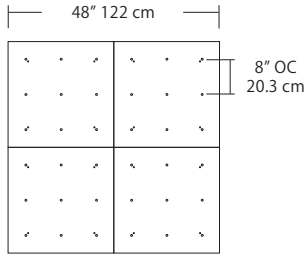

For more information see www.Blackjacklighting.com

(# symbol indicates additional specification required)

System	Pendant Mounting	Configuration Examples	Finish Options

Quatro

4S (4' 2x2 / 9 Port)
MSQ-2409-##-4S-##

MPC

Square Configurations - See [Quatro Square Configurations](#) section of our website for specification information (#)

6S (6' 3x3 / 25 Port)
MSQ-2425-##-6S-##