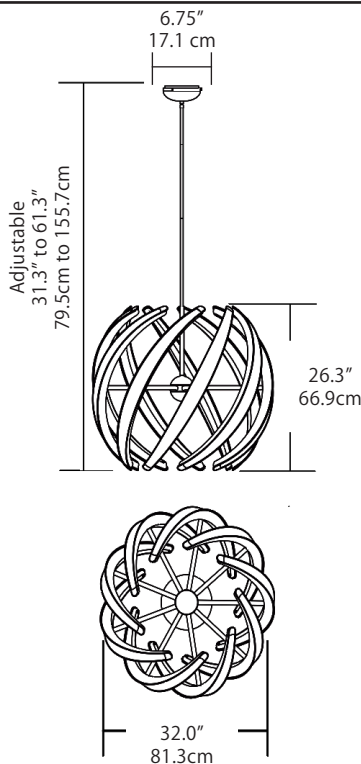

Project:

Type:

Quantity:

Note:

SKU#: SWL - 32P - SN - 27U - 30K

Description

Winner of three major design awards, patented Swirl Pendant exemplifies Blackjack's luminous form approach to LED lighting. Available in three sizes

Features

- Stamped and fabricated steel construction with Satin Nickel finish
- Diffused illumination evenly fills the room with light
- Includes 42" length adjustable stem kit and 12' wire length
- Fixture can accept up to four additional stem sections* for a maximum stem length of 11'6"
- Replaceable light source
- Driver located in canopy housing
- Hang straight swivel attaches to top of stem
- Damp location rated

Custom

- Consult ordering guide below for custom options

ORDERING GUIDE

Family	Size/Type	Finish
SWL	32P	SN
32P 32" Pendant SN Satin Nickel		

Example: SWL-32P-SN-27U-30K

CUSTOM OPTIONS

Volts/Dimming	Color Temp.
27Z	30K
27Z 120-277VAC, 10V Dimming	30K 3000K

(27U Standard)

(30K Standard)

OPTIONAL ACCESSORIES

24" Additional Stem*
Model No: 92001-24 (Satin Nickel)

Sloped Ceiling Swivel (0-90 degrees)
Model No: 92004-SN (Satin Nickel)