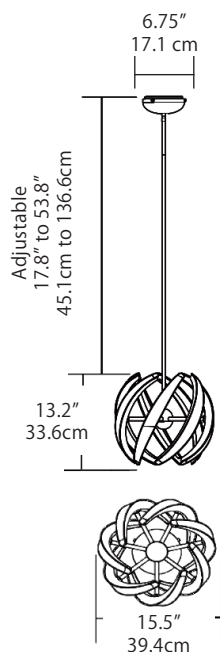

Project:

Type:

Quantity:

Note:

SKU#: SWL - 16P - SN - 27U - 30K

## Features

- Stamped and fabricated steel construction with Satin Nickel finish
- Diffused illumination evenly fills the room with light
- Includes 42" length adjustable stem kit and 12' wire length
- Fixture can accept up to four additional stem sections\* for a maximum stem length of 11'6"
- Replaceable light source
- Driver located in canopy housing
- Hang straight swivel attaches to top of stem
- Damp location rated

## Specifications

- Color Rendering Index: 90 CRI
- LED color temperature: 3000K
- Input Voltage: 120 VAC 50/60Hz
- Wattage: 42w
- Delivered lumens: 1969lm
- Dimming: TRIAC , ELV or 0-10V dimmable
- Fixture weight: 10.42 lb. (4.74 kg)
- For recommended dimmers and downloadable IES & LM 79 files, see [blackjacklighting.com](http://blackjacklighting.com)

## ORDERING GUIDE

Family	Size/Type	Finish
SWL	16P	SN
16P 16" Pendant SN Satin Nickel		

Example: SWL-16P-SN-27U-30K