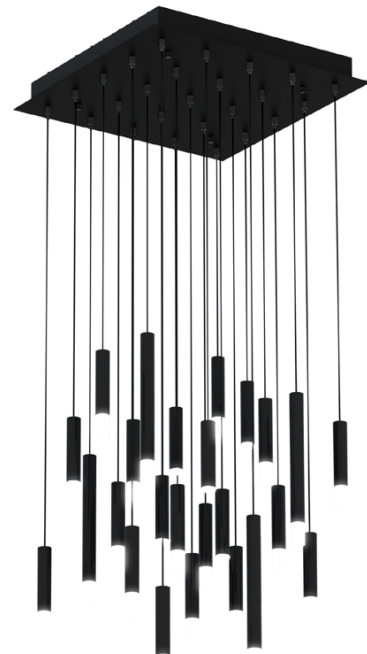

Project:

Model No: STL-24P-__

Type:

Quantity:

Product Description

Available in two finish colors, Steelos Pendants are available as shown. These "ready-made" collections offer a less expensive, out-of-the-box option to our Custom Seraph Fixtures and Custom Seraph Systems.

Design

- Available in Polished Chrome with matching cord and Matte Black with Black cord
- Includes hanging decorative tubes each suspended from a slim coaxial cable adjustable up to 144"
- Cutting and splicing not required, so cables can be adjusted and re-adjusted time and again
- 1" tube
- Replaceable light source

Light:

- LED color temperature: 2700K
- Color Rendering Index: 90 CRI

Controls

- 120 VAC 50/60Hz input
- Features 0-10V Dimming

Available In Two Finishes

24" STEELOS SQUARE PENDANT (25 LIGHT)

Model No: STL-24P-PC
(Polished Chrome)

Model No: STL-24P-BL
(Matte Black)

Fixture Wattage: 36 Watts
Fixture Output: 2379 Lumens

CUTTING
SPLICING
**NOT
REQUIRED**

tel: (847) 941-0588
fax: (847) 306-3432
email: sales@blackjacklighting.com
Blackjacklighting.com