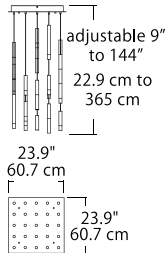

Design

- Available in Polished Chrome with matching cord and Matte Black with Black cord
- Includes hanging decorative tubes each suspended from a slim coaxial cable adjustable up to 144"
- Cutting and splicing not required, so cables can be adjusted and re-adjusted time and again
- 1" tube
- Replaceable light source

Model No: STL-24P-BL
(Matte Black)

Fixture Wattage: 36 Watts
Fixture Output: 2379 Lumens

CUTTING
SPLICING
**NOT
REQUIRED**

tel: (847) 941-0588
fax: (847) 306-3432
email: sales@blackjacklighting.com
Blackjacklighting.com