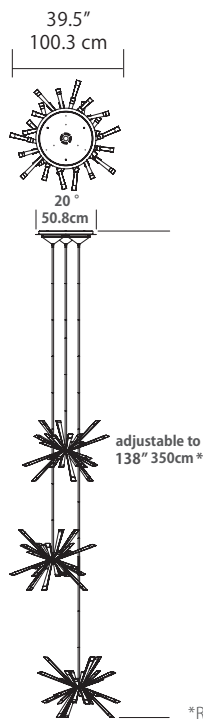

Project:

Type:

Quantity:

Note:

SKU#: STB - T29 -   - 27U -

Description

A triple canopy option for the Starburst Chandelier creates a powerful lighting statement. Here's a simple solution when large scale, dramatic design and an abundance of bright illumination are required.

Features

- Stainless Steel construction
- Available in Polished Chrome Satin Nickel or Brushed Brass
- Suspends three Starburst fixtures at varying lengths without wires coming into contact with fixture arms
- Each fixture includes 42" length adjustable stem kit and 12' wire length
- Fixture can accept up to four additional stem sections* for a maximum stem length of 11'6"
- Replaceable light source
- Driver located in canopy housing
- Hang straight swivel attaches to top of stems
- Damp location rated

Specifications

- Color Rendering Index: 90 CRI
- LED color temperature: 3000K
- Input Voltage: 120 VAC 50/60Hz
- Wattage: 30w
- Delivered lumens: 2018lm
- Dimming: TRIAC , ELV or 0-10V dimmable
- Fixture weight: 55 lb. (25 kg)
- For recommended dimmers and downloadable IES & LM 79 files, see blackjacklighting.com

Custom

- Color temperature can be upgraded to 4000K

ORDERING GUIDE

Family	Size/Type	Finish
STB	T29	
	T29 Triple 29" Chandeliers	PC Polished Chrome BB Brushed Brass SN Satin Nickel

Example: STB-T29-PC-27U-30K

CUSTOM OPTIONS

Volts/Dimming	Color Temp.
27U	30K
27U 120-277VAC, Universal Dimming	30K 3000K 40K 4000K

(27U Standard)

(30K Standard)

OPTIONAL ACCESSORIES

- **24" Additional Stem***
  Model No: 92002-24- PC (Polished Chrome)
- **39" Additional Stem***
  Model No: 92002-39- PC (Polished Chrome)
- **Sloped Ceiling Swivel (0-90 degrees)**
  Model No: 92004-PC (Polished Chrome)
  Model No: 92004-BB (Brushed Brass)
  Model No: 92004-SN (Satin Nickel)