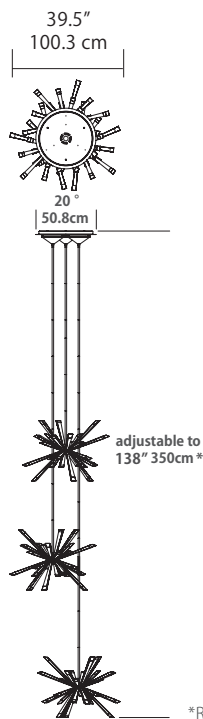

Project:

Type:

Quantity:

Note:

SKU#: STB - T29 -   - 27U -

Description

A triple canopy option for the Starburst Chandelier creates a powerful lighting statement. Here's a simple solution when large scale, dramatic design and an abundance of bright illumination are required.

Features

- Stainless Steel construction
- Available in Polished Chrome Satin Nickel or Brushed Brass
- Suspends three Starburst fixtures at varying lengths without wires coming into contact with fixture arms
- Each fixture includes 42" length adjustable stem kit and 12' wire length
- Fixture can accept up to four additional stem sections* for a maximum stem length of 11'6"
- Replaceable light source
- Driver located in canopy housing
- Hang straight swivel attaches to top of stems
- Damp location rated

Specifications

- Color Rendering Index: 90 CRI
- LED color temperature: 3000K
- Input Voltage: 120-277VAC 50/60Hz
- Wattage: 30w
- Delivered lumens: 2018lm
- Dimming: TRIAC, ELV or 0-10V dimmable
- Fixture weight: 55 lb. (25 kg)
- For recommended dimmers and downloadable IES & LM 79 files, see blackjacklighting.com

Custom

- Color temperature can be upgraded to 4000K

ORDERING GUIDE

Family	Size/Type	Finish
STB	T29	
	T29 Triple 29" Chandeliers	PC Polished Chrome BB Brushed Brass SN Satin Nickel

Example: STB-T29-PC-27U-30K

CUSTOM OPTIONS

Volts/Dimming	Color Temp.
27U	30K
27U 120-277VAC, Universal Dimming	30K 3000K 40K 4000K

(27U Standard)

(30K Standard)

OPTIONAL ACCESSORIES

- **24" Additional Stem***
  Model No: 92002-24-PC (Polished Chrome)
- **39" Additional Stem***
  Model No: 92002-39-PC (Polished Chrome)
- **Sloped Ceiling Swivel (0-90 degrees)**
  Model No: 92004-PC (Polished Chrome)
  Model No: 92004-BB (Brushed Brass)
  Model No: 92004-SN (Satin Nickel)