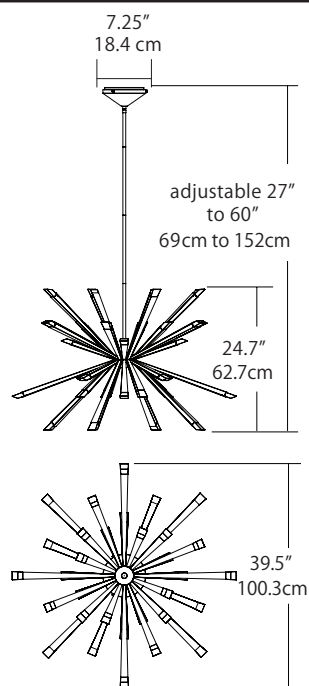

Project:

Type:

Quantity:

Note:

SKU#: STB - 40C -   - 27U -

Description

Available on in Polished Chrome, our 40" Starburst Chandelier brings dazzling beauty to very large spaces.

Features

- Stainless Steel construction
- Available in Polished Chrome
- Diffused low glare illumination fills the room with light
- Includes 42" length adjustable stem kit and 12' wire length
- Fixture can accept up to four additional stem sections* for a maximum stem length of 11'6"
- Replaceable light source
- Driver located in canopy housing
- Hang straight swivel attaches to top of stem
- Damp location rated

Specifications

- Color Rendering Index: 90 CRI
- LED color temperature: 3000K
- Input Voltage: 120 VAC 50/60Hz
- Wattage: 40w
- Delivered lumens: 2900lm
- Dimming: TRIAC , ELV or 0-10V dimmable
- Fixture weight: **NEED WEIGHT**
- For recommended dimmers and downloadable IES & LM 79 files, see blackjacklighting.com

Custom

- Color temperature can be upgraded to 4000K

ORDERING GUIDE

Family	Size/Type	Finish
STB	40C	PC
40C 40" Chandelier PC Polished Chrome		

Example: STB-40C-PC-27U-30K

CUSTOM OPTIONS

Volts/Dimming	Color Temp.
27U	30K
27U 120-277VAC, Universal Dimming	30K 3000K 40K 4000K

(27U Standard)

(30K Standard)

OPTIONAL ACCESSORIES

- **24" Additional Stem***
  Model No: 92002-24- PC (Polished Chrome)
- **39" Additional Stem***
  Model No: 92002-39- PC (Polished Chrome)
- **Sloped Ceiling Swivel (0-90 degrees)**
  Model No: 92004-PC (Polished Chrome)