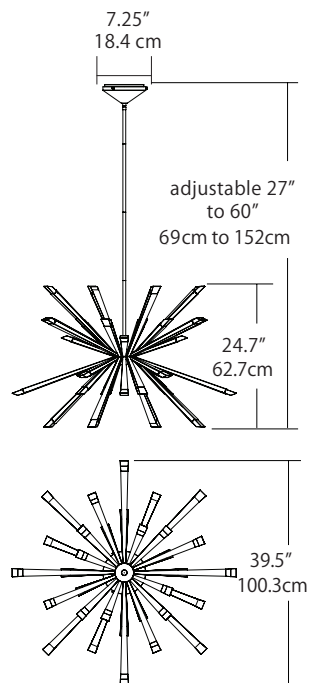

Project:

Type:

Quantity:

Note:

SKU#: STB - 40C -   - 27U -

Description

Available on in Polished Chrome, our 40" Starburst Chandelier brings dazzling beauty to very large spaces.

Features

- Stainless Steel construction
- Available in Polished Chrome
- Diffused low glare illumination fills the room with light
- Includes 42" length adjustable stem kit and 12' wire length
- Fixture can accept up to four additional stem sections* for a maximum stem length of 11'6"
- Replaceable light source
- Driver located in canopy housing
- Hang straight swivel attaches to top of stem
- Damp location rated

Specifications

- Color Rendering Index: 90 CRI
- LED color temperature: 3000K
- Input Voltage: 120-277VAC 50/60Hz
- Wattage: 40w
- Delivered lumens: 2900lm
- Dimming: TRIAC, ELV or 0-10V dimmable
- Fixture weight: 25.8 lb. (11.7 kg)
- For recommended dimmers and downloadable IES & LM 79 files, see blackjacklighting.com

Custom

- Color temperature can be upgraded to 4000K

ORDERING GUIDE

Family	Size/Type	Finish
STB	40C	PC
40C 40" Chandelier PC Polished Chrome		

Example: STB-40C-PC-27U-30K

CUSTOM OPTIONS

Volts/Dimming	Color Temp.
27U	30K
27U 120-277VAC, Universal Dimming	30K 3000K 40K 4000K

(27U Standard)

(30K Standard)

OPTIONAL ACCESSORIES

- **24" Additional Stem***
  Model No: 92002-24-PC (Polished Chrome)
- **39" Additional Stem***
  Model No: 92002-39-PC (Polished Chrome)
- **Sloped Ceiling Swivel (0-90 degrees)**
  Model No: 92004-PC (Polished Chrome)