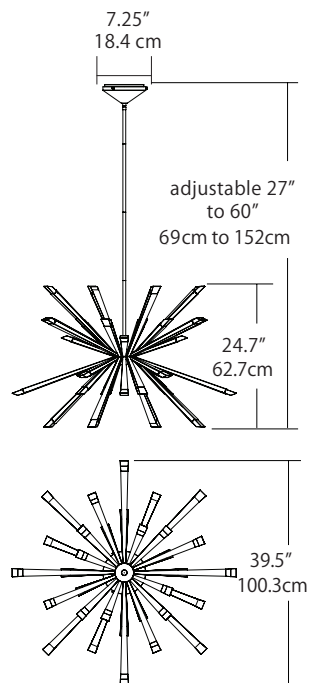

Project:

Type:

Quantity:

Note:

SKU#: STB - 40C -   - 27U -

Description

Available on in Polished Chrome, our 40" Starburst Chandelier brings dazzling beauty to very large spaces.

Features

- Stainless Steel construction
- Available in Polished Chrome
- Diffused low glare illumination fills the room with light
- Includes 42" length adjustable stem kit and 12' wire length
- Fixture can accept up to four additional stem sections* for a maximum stem length of 11'6"
- Replaceable light source
- Driver located in canopy housing
- Hang straight swivel attaches to top of stem
- Damp location rated

Specifications

- Color Rendering Index: 90 CRI
- LED color temperature: 3000K
- Input Voltage: 120-277VAC 50/60Hz
- Wattage: 40w
- Delivered lumens: 2900lm
- Dimming: TRIAC , ELV or 0-10V dimmable
- Fixture weight: **NEED WEIGHT**
- For recommended dimmers and downloadable IES & LM 79 files, see blackjacklighting.com

Custom

- Color temperature can be upgraded to 4000K

ORDERING GUIDE

Family	Size/Type	Finish
STB	40C	PC
40C 40" Chandelier PC Polished Chrome		

Example: STB-40C-PC-27U-30K

CUSTOM OPTIONS

Volts/Dimming	Color Temp.
27U	30K
27U 120-277VAC, Universal Dimming	30K 3000K 40K 4000K

(27U Standard)

(30K Standard)

OPTIONAL ACCESSORIES

- **24" Additional Stem***
  Model No: 92002-24- PC (Polished Chrome)
- **39" Additional Stem***
  Model No: 92002-39- PC (Polished Chrome)
- **Sloped Ceiling Swivel (0-90 degrees)**
  Model No: 92004-PC (Polished Chrome)