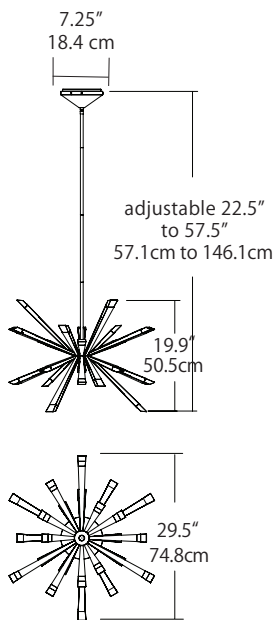

Project:

Type:

Quantity:

Note:

SKU#: STB - 29C -   - 27U -

Description

Starburst works well in a variety of applications once dominated by incandescent fixtures. Select from three finishes. Opt for an upgrade to 4000K light sources. Here's a design that looks and performs just as you wish.

Features

- Stainless Steel construction
- Available in Polished Chrome Satin Nickel or Brushed Brass
- Diffused low glare illumination fills the room with light
- Includes 42" length adjustable stem kit and 12' wire length
- Fixture can accept up to four additional stem sections* for a maximum stem length of 11'6"
- Replaceable light source
- Driver located in canopy housing
- Hang straight swivel attaches to top of stem
- Damp location rated

Specifications

- Color Rendering Index: 90 CRI
- LED color temperature: 3000K
- Input Voltage: 120 VAC 50/60Hz
- Wattage: 30w
- Delivered lumens: 2018lm
- Dimming: TRIAC , ELV or 0-10V dimmable
- Fixture weight: 16.5 lb. (7.5 kg)
- For recommended dimmers and downloadable IES & LM 79 files, see blackjacklighting.com

Custom

- Color temperature can be upgraded to 4000K

ORDERING GUIDE

Family	Size/Type	Finish
STB	29C	
	29C 29" Chandeliers	PC Polished Chrome BB Brushed Brass SN Satin Nickel

Example: STB-29C-PC-27U-30K

CUSTOM OPTIONS

Volts/Dimming	Color Temp.
27U	30K
27U 120-277VAC, Universal Dimming	30K 3000K 40K 4000K

(27U Standard)

(30K Standard)

OPTIONAL ACCESSORIES

- **24" Additional Stem***
  Model No: 92002-24-PC (Polished Chrome)
- **39" Additional Stem***
  Model No: 92002-39-PC (Polished Chrome)
- **Sloped Ceiling Swivel (0-90 degrees)**
  Model No: 92004-PC (Polished Chrome)
  Model No: 92004-BB (Brushed Brass)
  Model No: 92004-SN (Satin Nickel)