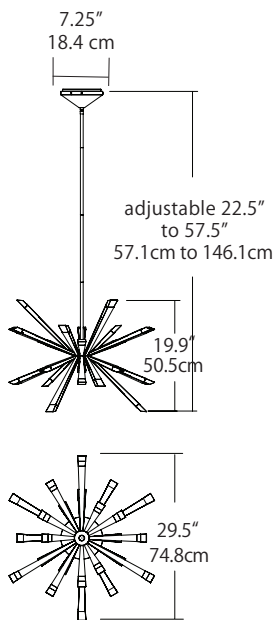

Project:

Type:

Quantity:

Note:

SKU#: STB - 29C -   - 27U -

Description

Starburst works well in a variety of applications once dominated by incandescent fixtures. Select from three finishes. Opt for an upgrade to 4000K light sources. Here's a design that looks and performs just as you wish.

Features

- Stainless Steel construction
- Available in Polished Chrome Satin Nickel or Brushed Brass
- Diffused low glare illumination fills the room with light
- Includes 42" length adjustable stem kit and 12' wire length
- Fixture can accept up to four additional stem sections* for a maximum stem length of 11'6"
- Replaceable light source
- Driver located in canopy housing
- Hang straight swivel attaches to top of stem
- Damp location rated

Specifications

- Color Rendering Index: 90 CRI
- LED color temperature: 3000K
- Input Voltage: 120-277VAC 50/60Hz
- Wattage: 30w
- Delivered lumens: 2018lm
- Dimming: TRIAC , ELV or 0-10V dimmable
- Fixture weight: 16.5 lb. (7.5 kg)
- For recommended dimmers and downloadable IES & LM 79 files, see blackjacklighting.com

Custom

- Color temperature can be upgraded to 4000K

ORDERING GUIDE

Family	Size/Type	Finish
STB	29C	
	29C 29" Chandeliers	PC Polished Chrome BB Brushed Brass SN Satin Nickel

Example: STB-29C-PC-27U-30K

CUSTOM OPTIONS

Volts/Dimming	Color Temp.
27U	30K
27U 120-277VAC, Universal Dimming	30K 3000K 40K 4000K

(27U Standard)

(30K Standard)

OPTIONAL ACCESSORIES

- **24" Additional Stem***
  Model No: 92002-24-PC (Polished Chrome)
- **39" Additional Stem***
  Model No: 92002-39-PC (Polished Chrome)
- **Sloped Ceiling Swivel (0-90 degrees)**
  Model No: 92004-PC (Polished Chrome)
  Model No: 92004-BB (Brushed Brass)
  Model No: 92004-SN (Satin Nickel)