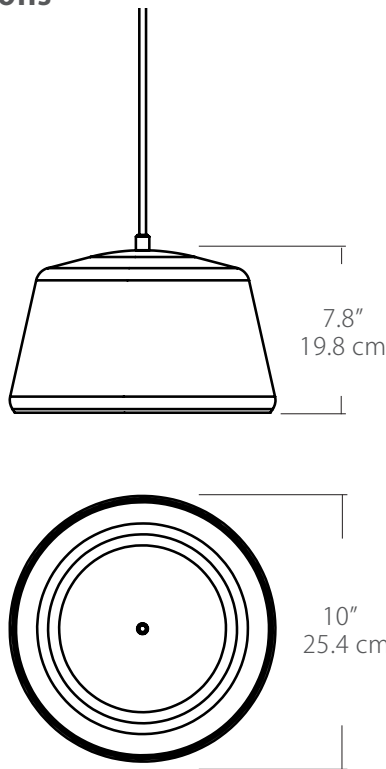

Project:

Note:

Type:

Quantity:

Model#: SP - PBX - SO - 10 - _____ - _____

Description

Classic tapered form with playful additions of color and scale. Quality illumination delivered via screw-in bulb.

Specifications

- Cable Length: 8' (see page 2 for detail), for longer lengths consult factory
- Fixture Weight: 2.9 lb. (1.3 kg)
- For recommended dimmers see <https://www.blackjacklighting.com/dimming-information>

Features

- Suspends from an 8' adjustable cable
- Comes standard with a E26 socket (bulb not included)
- Spun aluminum construction with a powder coated paint finish
- Damp location rated

Options

- Available in: WG-White w/ Gold Interior, BG-Black w/ Gold Interior, BW - Black w/ White Interior, RW-Brass w/ White Interior or SW-Satin Nickel w/ White Interior

Dimensions