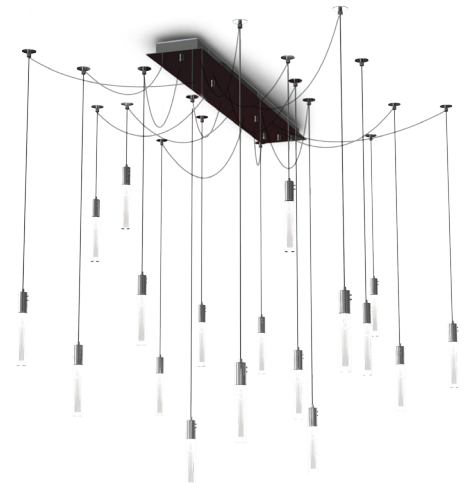

Project:

Model No: SER-38P-__-__

Type:

Quantity:

Product Description

Seraph pendants hang straight 9" to 76" from the ceiling. Optional ceiling-mounted swag supports (parts 92043-PC or 93043-BL) offer custom variations.

Design

- Available in Polished Chrome with matching cord, and Matte Black with black cord
- Seraph options: Candle, Bubble, Gradient, Mushroom
- Includes 18 hanging Seraphs each suspended from 6' of electrical cord that adjusts from 9" to 76"
- Replaceable light source
- Optional Ceiling mounted swags supports (sold separately)

LUTRON: ARIADNI AYCL-153P, DIVA DVCL-153P, SKYLARK CTCL-153P, SKYLARK SCL-153P;

LEVITON: ILLUMATECH IPI06-1L, ILLUMATECH IPI10-1L, DECORA DSL06, DECORA DSM10,

LEGRAND-ADORNE: WHISPER ADWR, SOFTTAP ADTP, TOUCH ADTH

©Blackjack Lighting
Patent Pending

SERAPH 38" LINEAR PENDANT (18 LIGHT)

Model No: SER-38P-PC- **
(Polished Chrome/ Light Guide)

Model No: SER-38P-BL- **
(Matte Black/ Light Guide)

Fixture Wattage: 31W
Fixture Output: 1948 lumens