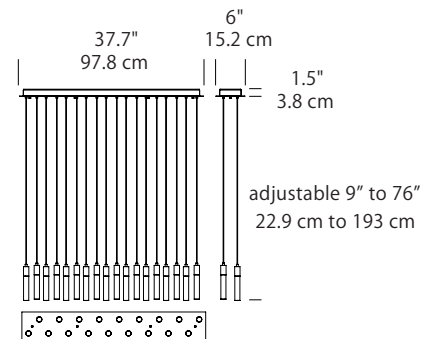

OPTIONAL ACCESSORIES

Ceiling Mounted Swag Supports

Model No: 92043-PC
(Polished Chrome)
Model No: 92043-BL
(Black)

tel: (847) 941-0588
fax: (847) 306-3432
email: sales@blackjacklighting.com
Blackjacklighting.com