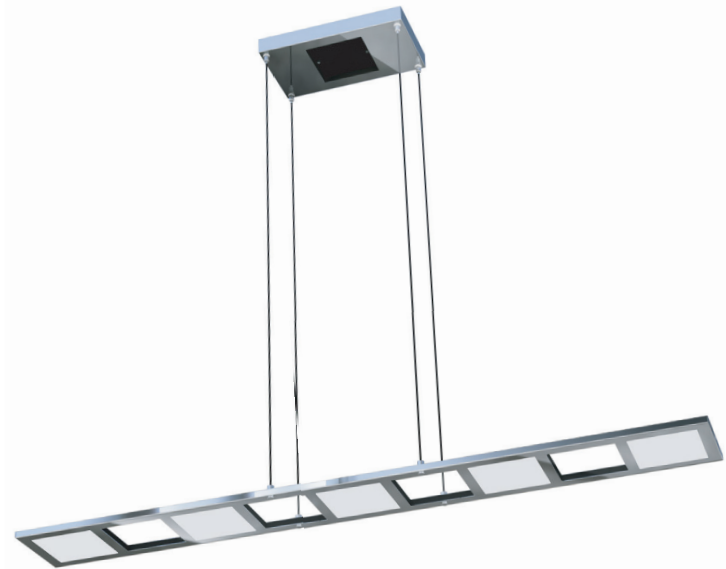

Project:

Type:

Quantity:

Note:

SKU#: QDR - 48P - PC -   - 30K

Description

Airy Quadra Linear pendant floats from four nearly invisible cables and is so thin that it almost disappears when viewed from the side. Available as a down light only or up/down light.

Features

- Stamped Stainless Steel construction
- Four easily adjustable thin black cords suspend the fixture 4" to 72" from ceiling
- Driver located in canopy housing
- Damp location rated

Specifications

- Color Rendering Index: 90 CRI
- LED color temperature: 3000K
- Input Voltage: 120 VAC 50/60Hz
- Wattage: 36w
- Delivered lumens: 2163lm
- Dimming: TRIAC dimmable
- Fixture weight: 11.2 lb. (5.1 kg)

• For recommended dimmers and downloadable IES & LM 79 files, see blackjacklighting.com

Custom

- Optional upgrade: 120-277V input driver with universal dimming

ORDERING GUIDE

Family	Size/Type	Finish
QDR	48P Pendant D48 48" Up/ Down Pendant	PC Polished Chrome

Example: QDR-48P-PC-12T-30K

CUSTOM OPTIONS

Volts/Dimming	Color Temp.
12T 120VAC, Triac dimming	30K 3000K
27U 120-277VAC, Universal Dimming	
(12T Standard)	(30K Standard)