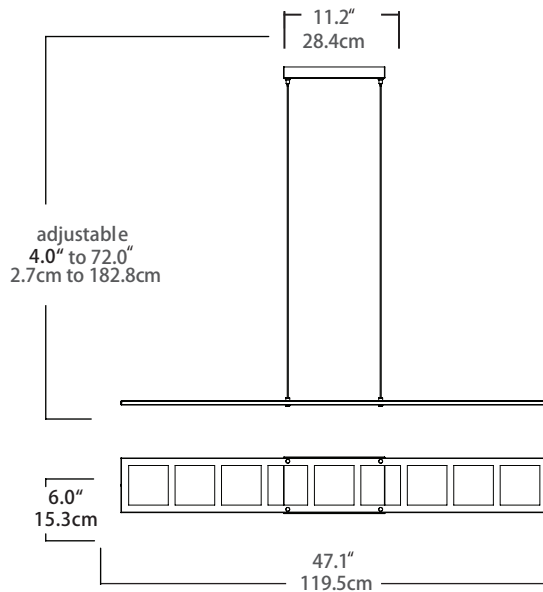

## Features

- Stamped Stainless Steel construction
- Four easily adjustable thin black cords suspend the fixture 4" to 72" from ceiling
- Driver located in canopy housing
- Damp location rated

## Specifications

- Color Rendering Index: 90 CRI
- LED color temperature: 3000K
- Input Voltage: 120 VAC 50/60Hz
- Wattage: 36w
- Delivered lumens: 2163lm
- Dimming: TRIAC dimmable
- Fixture weight: 11.2 lb. (5.1 kg)

## ORDERING GUIDE

Family	Size/Type	Finish
<b>QDR</b>	<b>48P</b> Pendant <b>D48</b> 48" Up/ Down Pendant	<b>PC</b> Polished Chrome

Example: QDR-48P-PC-12T-30K