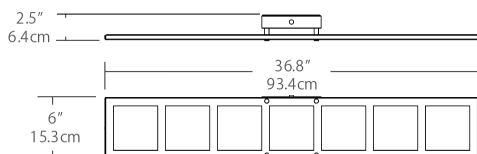

Project:

Type:

Quantity:

Note:

SKU#: QDR - 26V - PC -   - 30K

Description

Following in the footsteps of our Quadra Linear Pendant, this super-slim vanity pumps out warm, glare-free light.

Features

- Stamped Polished Stainless Steel construction
- Replaceable light source
- Damp location rated

Specifications

- Color Rendering Index: 90 CRI
- LED color temperature: 3000K
- Input Voltage: 120 VAC 50/60Hz
- Wattage: 25w
- Delivered lumens: 1550lm
- Dimming: TRIAC dimmable
- Fixture weight: 5.9 lb. (2.7 kg)

• For recommended dimmers and downloadable IES & LM 79 files, see blackjacklighting.com

Custom

- Optional upgrade: 120-277V input driver with universal dimming

ORDERING GUIDE

Family	Size/Type	Finish
QDR	26V	PC
	26V 26" Vanity	PC Polished Chrome

Example: QDR-26P-PC-12T-30K

CUSTOM OPTIONS

Volts/Dimming	Color Temp.
12T	30K
12T 120VAC, Triac dimming 27U 120-277VAC, Universal Dimming	30K 3000K
(12T Standard)	(30K Standard)