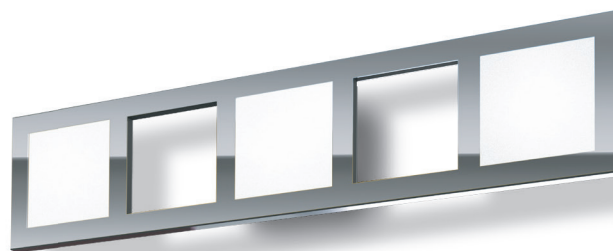

Project:

Type:

Quantity:

Note:

SKU#: QDR - 26V - PC -   - 30K

Description

Following in the footsteps of our Quadra Linear Pendant, this super-slim vanity pumps out warm, glare-free light.

Features

- Stamped Polished Stainless Steel construction
- Replaceable light source
- Damp location rated

Specifications

- Color Rendering Index: 90 CRI
- LED color temperature: 3000K
- Input Voltage: 120 VAC 50/60Hz
- Wattage: 25w
- Delivered lumens: 1550lm
- Dimming: TRIAC dimmable
- Fixture weight: 5.9 lb. (2.7 kg)

• For recommended dimmers and downloadable IES & LM 79 files, see blackjacklighting.com

Custom

- Optional upgrade: 120-277V input driver with universal dimming

ORDERING GUIDE

Family	Size/Type	Finish
QDR	26V	PC
	26V 26" Vanity	PC Polished Chrome

Example: QDR-26P-PC-12T-30K

CUSTOM OPTIONS

Volts/Dimming	Color Temp.
12T	30K
12T 120VAC, Triac dimming 27U 120-277VAC, Universal Dimming	30K 3000K
(12T Standard)	(30K Standard)