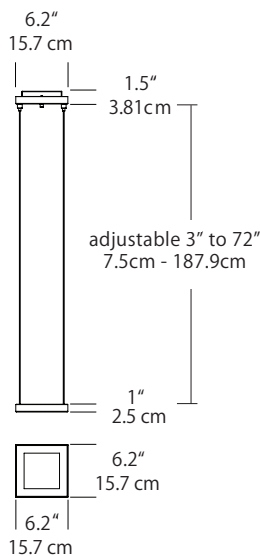

Project:

Type:

Quantity:

Note:

SKU#: QDR - 06P - PC -   - 30K

Description

Their simple, neutral design and slim, good looks make it easy to envision Quadra Square Pendants in any modern setting. See our website for the entire Quadra Collection.

Features

- Polished Chrome with Stamped Stainless Steel construction
- Four 6' adjustable electrical wire cords
- Two suspension cables precisely hold the fixture in any desired orientation and prevent twisting and turning
- Driver located in canopy housing
- Damp location rated

Specifications

- Color Rendering Index: 90 CRI
- LED color temperature: 3000K
- Input Voltage: 120 VAC 50/60Hz
- Wattage: 9.5w
- Delivered lumens: 469lm
- Dimming: TRIAC dimmable
- Fixture weight: 3.9 lb. (1.8kg)
- For recommended dimmers and downloadable IES & LM 79 files, see blackjacklighting.com

Options

- Optional upgrade: 120-277V input driver with universal dimming
- CCT upgrade: 2700K, 3500 or 4000K

ORDERING GUIDE

Family	Size/Type	Finish	Volts/Dimming	Color Temp.
QDR	06P 06P 06" Pendant	PC PC Polished Chrome	12T 12T 120VAC, Triac dimming 27U 120-277VAC, Universal Dimming (12T Standard)	30K 30K 3000K (30K Standard)

Example: QDR-06P-PC-12T-30K