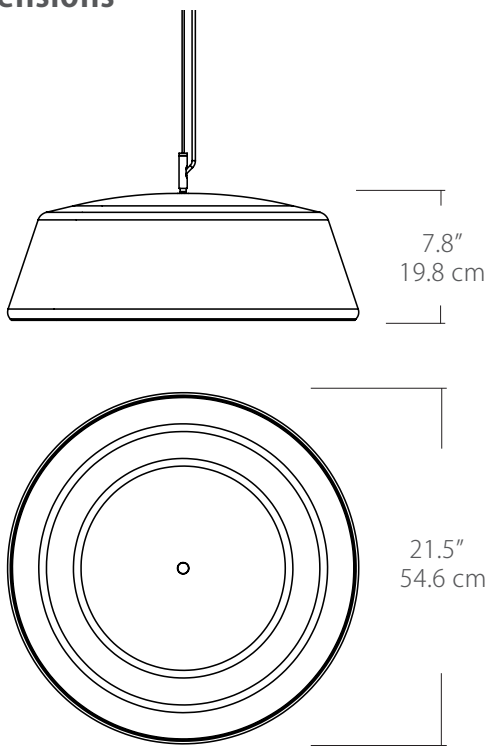

- Cable Length: 8' (see page 2 for detail), for longer lengths consult factory
- Fixture Weight: 4.2 lb. (1.9 kg)
- For recommended dimmers see <https://www.blackjacklighting.com/dimming-information>

Features

- Suspends from an 8' adjustable cable
- Comes standard with a E26 socket (bulb not included)
- Spun aluminum construction with a powder coated paint finish
- Damp location rated

Options

- Available in: BG - Black w/ Gold Interior or SW - Satin Nickel w/ White Interior

Dimensions

Finishes

BG - Black w/
Gold Interior

SW - Satin Nickel w/
White Interior

ORDERING GUIDE

Category

Series

Diffuser

Size

Finish

Length

SP	-	PBX	-	SO	-	20	-		-	
-----------	---	------------	---	-----------	---	-----------	---	--	---	--

SP Small Pendant

PBX Pillbox

SO E26 Socket (bulb not included)

20 20" Diameter