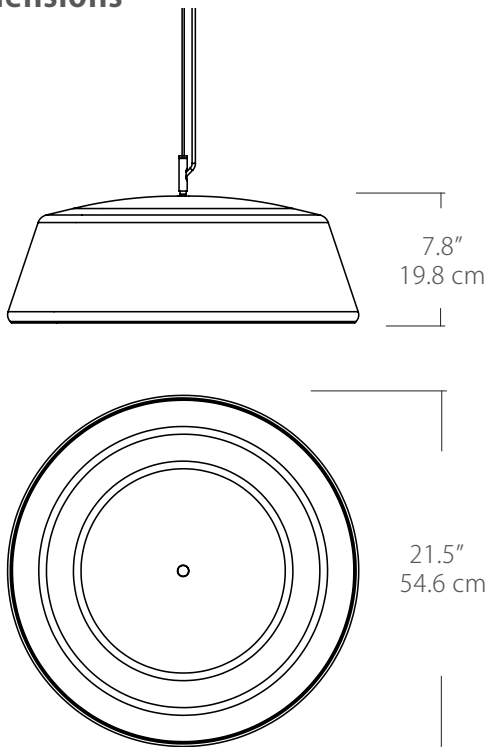

Project:

Note:

Type:

Quantity:

Model#: SP - PBX - FR - 20 -   -   - 23W - SP5 -

Description

Classic tapered form with playful additions of color and scale. Quality illumination delivered via integrated highly-efficient LEDs.

Features

- Suspends from an 8' adjustable cable
- Integrated LED light kit with glass diffuser comes with a 12' black power cord. (White shade comes with a white cord)
- Spun aluminum construction with a powder coated paint finish
- Damp location rated

Specifications

- Color Rendering Index: 90CRI
- LED Color Temperature: 3000K (standard)
- Lumens: 23W / 1800 Lumens
- Lamping: 23W
- Cable Length: 8' (see page 2 for detail), for longer lengths consult factory
- Fixture Weight: 4.2 lb (1.9kg)
- For recommended dimmers see <https://www.blackjacklighting.com/dimming-information>

Options

- Color Temperature: 2700K, 3000K, 3500K, 4000K
- Available in: BG - Black w/ Gold Interior or SW - Satin Nickel w/ White Interior
- Mounting: See page 2 for mounting options

Dimensions

Finishes