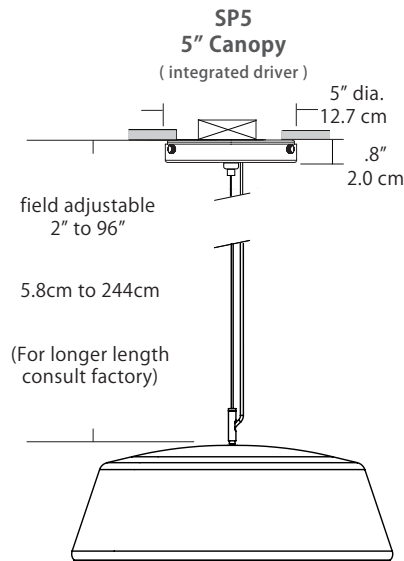

Specifications

- Color Rendering Index: 90CRI
- LED Color Temperature: 3000K (standard)
- Lumens: 23W / 1800 Lumens
- Lamping: 23W
- Cable Length: 8' (see page 2 for detail), for longer lengths consult factory
- Fixture Weight: 4.2 lb (1.9kg)
- For recommended dimmers see <https://www.blackjacklighting.com/dimming-information>

SW - Satin Nickel w/
White Interior

ORDERING GUIDE

Category	Series	Diffuser	Size	Finish	Color Temp.	Wattage	Mounting	Length
SP	PBX	FR	20		30K	23W	SP5	
SP Small Pendant	PBX Pillbox	FR Frosted diffuser w/ integrated light kit	20 20" Diameter	BG Black w/ Gold Interior SW Satin Nickel w/ White Interior	27K 2700K 30K 3000K 35K 3500K 40K 4000K	23W 23Watts/ 1800Lm	SP5 5" Canopy	BLANK (Leave blank for standard 96" cable length) ### for cable length longer than 96" specify cable length in inches
					(30K Standard)	(See page 2 for mounting information)		

Wattage

<p>Wattage</p> <div style="border: 1px solid black; width: 40px; height: 20px; margin: 5px 0;"></div> <p>23W</p>	<p>23W = 23 Watts / 1800 Lumens</p> <p>(Lumens measured at 3000K)</p>
---	---

Mounting

Max Cable Length

<p>Length</p> <div style="border: 1px solid black; width: 40px; height: 20px; margin: 5px 0;"></div> <p>BLANK ###</p>	<p>BLANK = Leave blank for standard 96" cable length.</p> <p>### = Specify maximum cable length needed for fixture (in inches).</p> <p>Factory pre-configuration of cable length is available. Consult factory for details.</p>
--	---