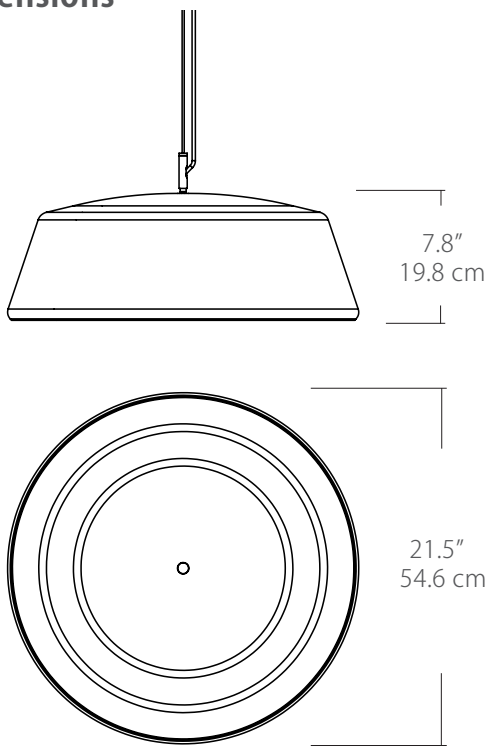

- Cable Length: 8' (see page 2 for detail), for longer lengths consult factory
- Fixture Weight: 4.2 lb. (1.9 kg)
- For recommended dimmers see <https://www.blackjacklighting.com/dimming-information>

Features

- Suspends from an 8' adjustable cable
- Comes standard with a E26 socket (bulb not included)
- Spun aluminum construction with a powder coated paint finish
- Damp location rated

Options

- Available in: BG - Black w/ Gold Interior or SW - Satin Nickel w/ White Interior

Dimensions

Finishes

BG - Black w/
Gold Interior

SW - Satin Nickel w/
White Interior

ORDERING GUIDE

Category

Series

Diffuser

Size

Finish

Length

SP	-	PBX	-	SO	-	20	-	 	-	
-----------	---	------------	---	-----------	---	-----------	---	----------	---	----------

SP Small Pendant

PBX Pillbox

SO E26 Socket (bulb not included)

20 20" Diameter