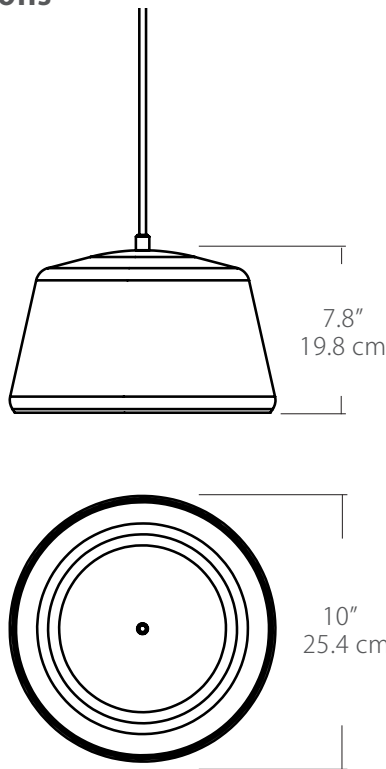

Project:

Note:

Type:

Quantity:

Model#: SP - PBX - SO - 10 - _____ - _____

Description

Classic tapered form with playful additions of color and scale. Quality illumination delivered via screw-in bulb.

Specifications

- Cable Length: 8' (see page 2 for detail), for longer lengths consult factory
- Fixture Weight: 2.9 lb. (1.3 kg)
- For recommended dimmers see <https://www.blackjacklighting.com/dimming-information>

Features

- Suspends from an 8' adjustable cable
- Comes standard with a E26 socket (bulb not included)
- Spun aluminum construction with a powder coated paint finish
- Damp location rated

Options

- Available in: WG-White w/ Gold Interior, BG-Black w/ Gold Interior, BW - Black w/ White Interior, RW-Brass w/ White Interior or SW-Satin Nickel w/ White Interior

Dimensions

Finishes

ORDERING GUIDE

Category	Series	Diffuser	Size	Finish	Length
SP	PBX	SO	10		
SP Small Pendant	PBX Pillbox	SO E26 Socket (bulb not included)	10 10" Diameter	WG White w/ Gold Interior BG Black w/ Gold Interior BW Black w/ White Interior RW Brass w/ White Interior SW Satin Nickel w/ White Interior	BLANK (Leave blank for standard 96" cable length) ### for cable length longer than 96" specify cable length in inches