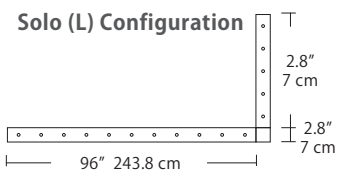

Solo

Solo 48" Linear Configuration - See [Solo Linear Configuration](#) section of our website for specific information (#)