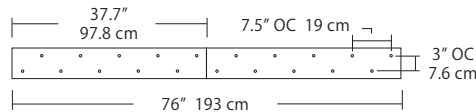

- BL** Matte Black
- PC** Pol. Chrome
- WH** White
- SG** Satin Gold
- BZ** Bronze
- SS** Satin Silver

4L (4'x2' / 9 Port)
MSQ-2409-##-4L-##

Linear Configurations - See [Quatro Linear Configurations](#) section of our website for specification information (#)

6L (6'x2' / 25 Port)
MSQ-2425-##-6L-##

Duo

6L (6'4"x6" / 10 Port)
MSD-3810-##-6L-##

MPC

Linear Configurations - See [Duo Linear Configurations](#) section of our website for specification information (#)

- BL** Matte Black
- PC** Pol. Chrome
- WH** White
- SG** Satin Gold
- BZ** Bronze
- SS** Satin Silver