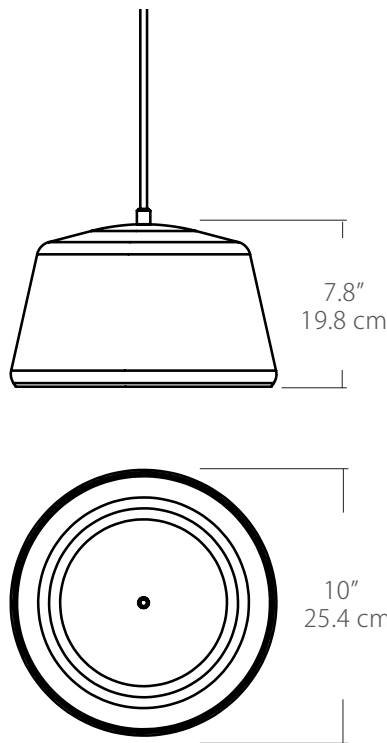

Features

- Suspends from an 8' adjustable cable
- Integrated LED light kit with glass diffuser comes with a 12' black power cord. (White shade comes with a white cord)
- Spun aluminum construction with a powder coated paint finish
- Damp location rated

Specifications

- Color Rendering Index: 90CRI
- LED Color Temperature: 3000K (standard)
- Lumens: 12W / 700 Lumens (Gold Interior), 12W / 800 Lumens (White Interior)
- Lamping: 12W
- Cable Length: 8' (see page 2 for detail), for longer lengths consult factory
- Fixture Weight: 2.9 lb. (1.3 kg)
- For recommended dimmers see <https://www.blackjacklighting.com/dimming-information>

Dimensions

Finishes

ORDERING GUIDE

Category	Series	Diffuser	Size	Finish	Color Temp.	Wattage	Mounting	Length
SP	PBX	FR	10		30K	12W		
SP Small Pendant	PBX Pillbox	FR Frosted diffuser w/ integrated light kit	10 10" Diameter	WG White w/ Gold Interior BG Black w/ Gold Interior BW Black w/ White Interior RW Brass w/ White Interior SW Satin Nickel w/ White Interior	27K 2700K 30K 3000K 35K 3500K 40K 4000K	12W 12Watts/ 700Lm Gold Interior 800Lm White Interior	SP5 5" Canopy SP2 2.5" Fascia Canopy MPC Multi-Port Connector JTA JackTrack Adapter	BLANK (Leave blank for standard 96" cable length) ### for cable length longer than 96" specify cable length in inches
					(30K Standard)	(See page 2 for mounting information)		

Max Cable Length

<p>Length</p> <div style="border: 1px solid black; width: 40px; height: 20px; margin: 5px 0;"></div> <p>BLANK ###</p>	<p>BLANK = Leave blank for standard 96" cable length.</p> <p>### = Specify maximum cable length needed for fixture (in inches).</p> <p>Factory pre-configuration of cable length is available. Consult factory for details.</p>
--	---