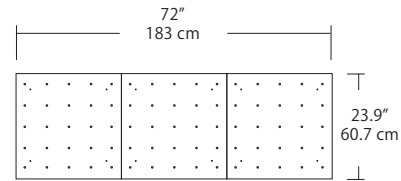

Quatro

4S (4' 2x2 / 9 Port)
MSQ-2409-##-4S-##

MPC

Square Configurations - See [Quatro Square Configurations](#) section of our website for specification information (#)

6S (6' 3x3 / 25 Port)
MSQ-2425-##-6S-##

6L (6'x2' / 25 Port)
MSQ-2425-##-6L-##

Duo

6L (6'4"x6" / 10 Port)
MSD-3810-##-6L-##

MPC

Linear Configurations - See [Duo Linear Configurations](#) section of our website for specification information (#)

- BL** Matte Black
- PC** Pol. Chrome
- WH** White
- SG** Satin Gold
- BZ** Bronze
- SS** Satin Silver