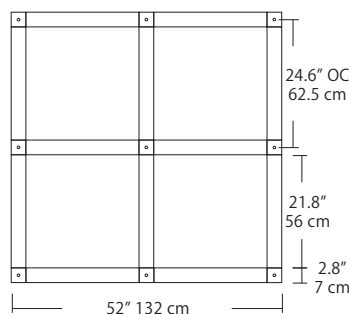

Solo 22" Grid Configuration - See [Solo Grid Configuration](#) section of our website for specific information (#)

MPC