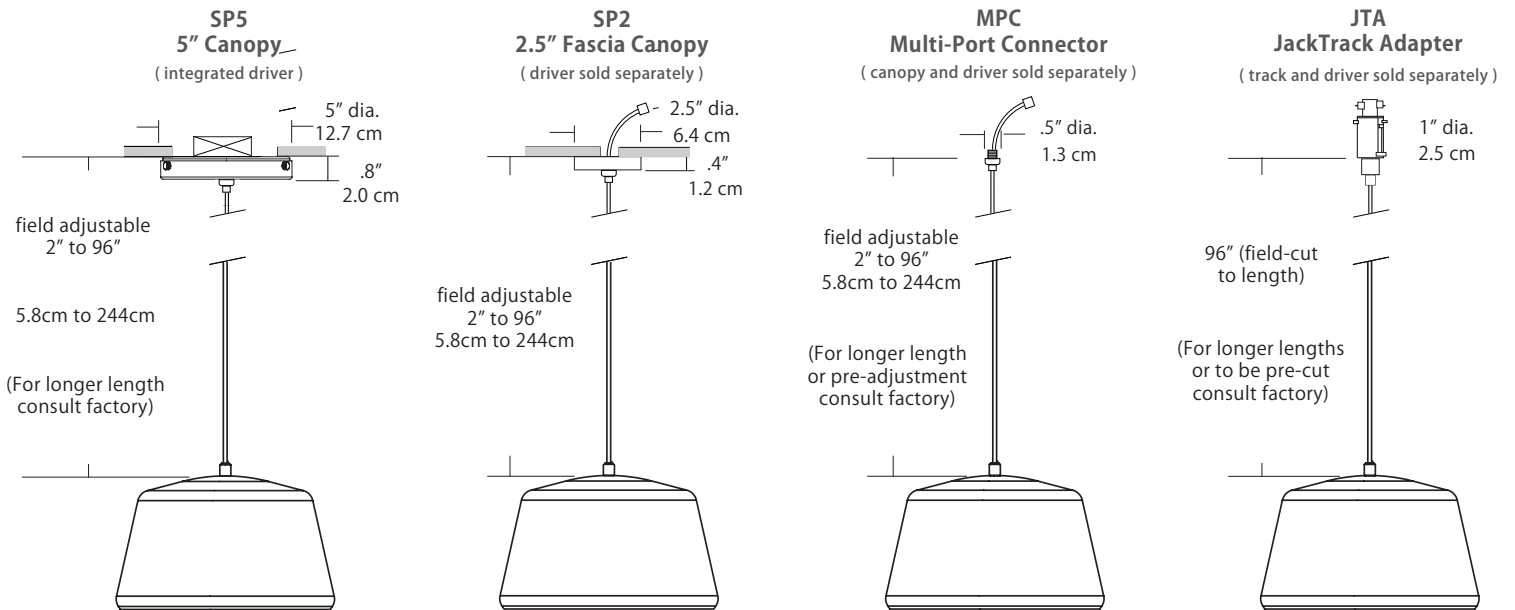

Specifications

- Color Rendering Index: 90CRI
- LED Color Temperature: 3000K (standard)
- Lumens: 12W / 700 Lumens (Gold Interior), 12W / 800 Lumens (White Interior)
- Lamping: 12W
- Cable Length: 8' (see page 2 for detail), for longer lengths consult factory
- Fixture Weight: 2.9 lb. (1.3 kg)
- For recommended dimmers see <https://www.blackjacklighting.com/dimming-information>

Mounting

<p>Mounting</p> <div style="border: 1px solid black; width: 40px; height: 20px; margin: 5px 0;"></div> <p>SP5 SP2 MPC JTA</p>	<p>SP5 = 5" canopy with integrated driver (included), attaches to rear of canopy and sits inside ceiling mounted junction box <i>Cable with modular connector attaches to canopy w/ integrated universal driver (120-277V / TRIAC, ELV, 0-10V dimming)</i></p> <p>SP2 = 2.5" thin profile canopy that attaches flush to a rigid ceiling (driver sold separately) <i>Cable with modular connector (and optional wire harness) attaches to a remote driver</i></p> <p>MPC = Multi-port connector attaches to any of BlackJack's Multi-Port canopies (canopy and driver sold separately) <i>Cable with modular connector attaches to a driver inside a Multi-Port canopy (driver may be remote)</i></p> <p>JTA = Adapter connects the pendant in any position along the JackTrack system (track and driver sold separately) <i>Cable is cut to length and inserted in a connector at the bottom of the JackTrack adapter</i></p>
--	---