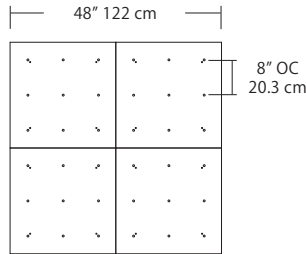

For more information see www.Blackjacklighting.com

(# symbol indicates additional specification required)

System	Pendant Mounting	Configuration Examples	Finish Options

Quatro

4S (4' 2x2 / 9 Port)
MSQ-2409-##-4S-##

MPC

Square Configurations - See [Quatro Square Configurations](#) section of our website for specification information (#)

6S (6' 3x3 / 25 Port)
MSQ-2425-##-6S-##