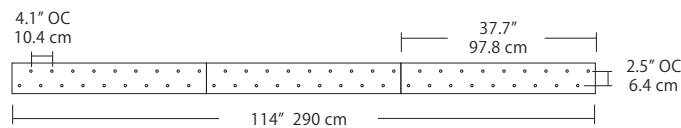

Max Cable Length

<p>Length</p> <div style="border: 1px solid black; width: 40px; height: 20px; margin: 5px 0;"></div> <p>BLANK ###</p>	<p>BLANK = Leave blank for standard 96" cable length.</p> <p>### = Specify maximum cable length needed for fixture (in inches).</p> <p>Factory pre-configuration of cable length is available. Consult factory for details.</p>
--	---

- BL** Matte Black
- PC** Pol. Chrome
- WH** White
- SG** Satin Gold
- BZ** Bronze
- SS** Satin Silver

4L (4'x2' / 9 Port)
MSQ-2409-##-4L-##

Linear Configurations - See [Quatro Linear Configurations](#) section of our website for specification information (#)

6L (6'x2' / 25 Port)
MSQ-2425-##-6L-##

Duo

6L (6'4"x6" / 10 Port)
MSD-3810-##-6L-##

MPC

Linear Configurations - See [Duo Linear Configurations](#) section of our website for specification information (#)

- BL** Matte Black
- PC** Pol. Chrome
- WH** White
- SG** Satin Gold
- BZ** Bronze
- SS** Satin Silver