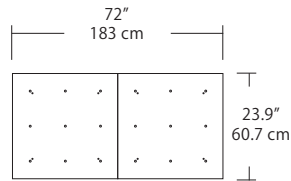

6L (6'x2' / 25 Port)
MSQ-2425-##-6L-##