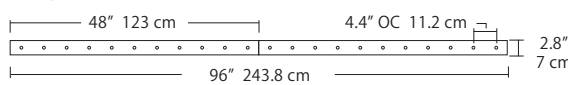

Solo

Solo 48" Linear Configuration - See [Solo Linear Configuration](#) section of our website for specific information (#)