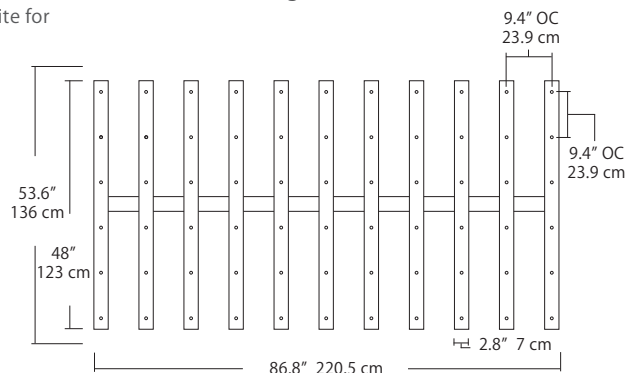

Solo 48" Grid Configuration