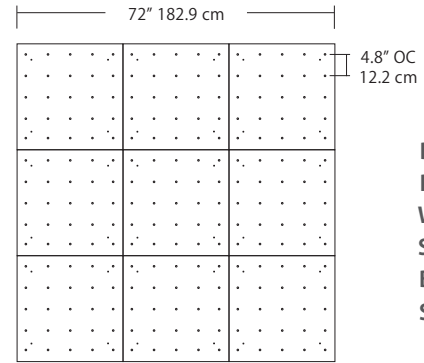

Quatro

4S (4' 2x2 / 9 Port)
MSQ-2409-##-4S-##

MPC

Square Configurations - See [Quatro Square Configurations](#) section of our website for specification information (#)

6S (6' 3x3 / 25 Port)
MSQ-2425-##-6S-##

- BL** Matte Black
- PC** Pol. Chrome
- WH** White
- SG** Satin Gold
- BZ** Bronze
- SS** Satin Silver

4L (4'x2' / 9 Port)
MSQ-2409-##-4L-##

Linear Configurations - See [Quatro Linear Configurations](#) section of our website for specification information (#)

6L (6'x2' / 25 Port)
MSQ-2425-##-6L-##

Duo

6L (6'4"x6" / 10 Port)
MSD-3810-##-6L-##

MPC

Linear Configurations - See [Duo Linear Configurations](#) section of our website for specification information (#)

- BL** Matte Black
- PC** Pol. Chrome
- WH** White
- SG** Satin Gold
- BZ** Bronze
- SS** Satin Silver