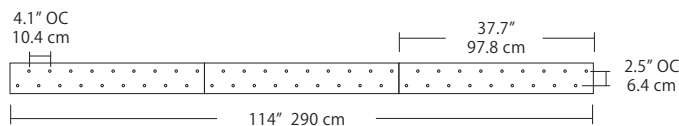

**Max Cable Length**

<p><b>Length</b></p> <div style="border: 1px solid black; width: 40px; height: 20px; margin: 5px 0;"></div> <p>BLANK ###</p>	<p><b>BLANK = Leave blank for standard 96" cable length.</b></p> <p><b>### = Specify maximum cable length needed for fixture (in inches).</b></p> <p>Factory pre-configuration of cable length is available. Consult factory for details.</p>
--	---

**4L (4'x2' / 9 Port)**  
MSQ-2409-##-4L-##

**6L (6'x2' / 25 Port)**  
MSQ-2425-##-6L-##

**Duo**

**Linear Configurations** - See [Duo Linear Configurations](#) section of our website for specification information (#)

**6L (6'4"x6" / 10 Port)**  
MSD-3810-##-6L-##

MPC

- BL** Matte Black
- PC** Pol. Chrome
- WH** White
- SG** Satin Gold
- BZ** Bronze
- SS** Satin Silver

**9L (9'6"x6" / 18 Port)**  
MSD-3818-##-9L-##

**Solo**