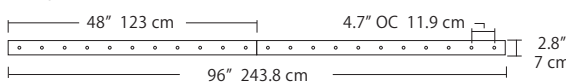

Solo

Solo 48" Linear Configuration - See [Solo Linear Configuration](#) section of our website for specific information (#)