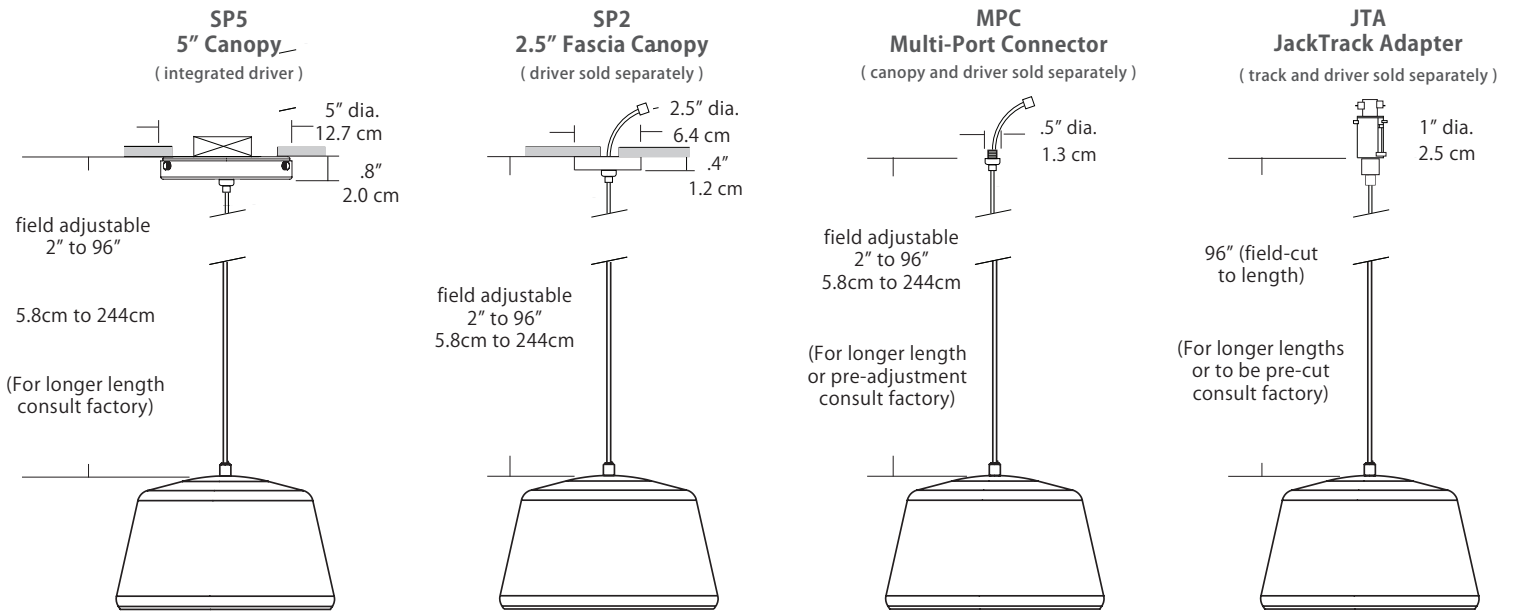

Finish

Finish WG BG BW RW SW	 WG = White w/ Gold Interior	 BG = Black w/ Gold Interior	 BW = Black w/ White Interior	 RW = Brass w/ White Interior	 SW = Satin Nickel w/ White Interior

Wattage

Wattage 12W	12W = 12 Watts / 700 Lumens (Gold Interior), 12W / 800 Lumens (White Interior) (Lumens measured at 3000K)

Mounting

Mounting SP5 SP2 MPC JTA	SP5 = 5" canopy with integrated driver (included), attaches to rear of canopy and sits inside ceiling mounted junction box <i>Cable with modular connector attaches to canopy w/ integrated universal driver (120-277V / TRIAC, ELV, 0-10V dimming)</i> SP2 = 2.5" thin profile canopy that attaches flush to a rigid ceiling (driver sold separately) <i>Cable with modular connector (and optional wire harness) attaches to a remote driver</i> MPC = Multi-port connector attaches to any of BlackJack's Multi-Port canopies (canopy and driver sold separately) <i>Cable with modular connector attaches to a driver inside a Multi-Port canopy (driver may be remote)</i> JTA = Adapter connects the pendant in any position along the JackTrack system (track and driver sold separately) <i>Cable is cut to length and inserted in a connector at the bottom of the JackTrack adapter</i>

Max Cable Length

Length BLANK ###	BLANK = Leave blank for standard 96" cable length. ### = Specify maximum cable length needed for fixture (in inches). Factory pre-configuration of cable length is available. Consult factory for details.