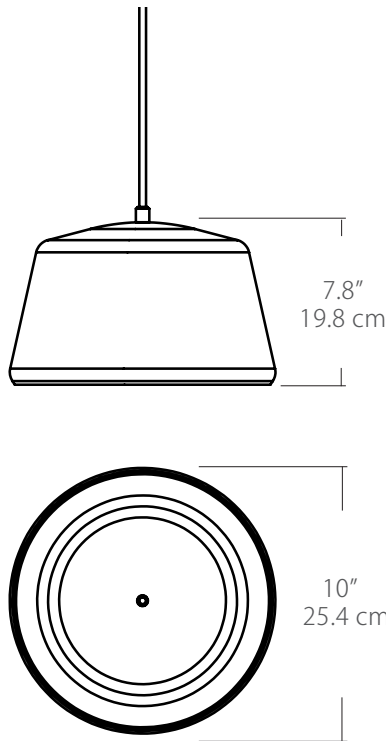

**Features**

- Suspends from an 8' adjustable cable
- Integrated LED light kit with glass diffuser comes with a 12' black power cord. (White shade comes with a white cord)
- Spun aluminum construction with a powder coated paint finish
- Damp location rated

**Specifications**

- Color Rendering Index: 90CRI
- LED Color Temperature: 3000K (standard)
- Lumens: 12W / 700 Lumens (Gold Interior), 12W / 800 Lumens (White Interior)
- Lamping: 12W
- Cable Length: 8' (see page 2 for detail), for longer lengths consult factory
- Fixture Weight: 2.9 lb. (1.3 kg)
- For recommended dimmers see <https://www.blackjacklighting.com/dimming-information>

**Dimensions**

**Finishes**

**ORDERING GUIDE**

Category	Series	Diffuser	Size	Finish	Color Temp.	Wattage	Mounting	Length
<b>SP</b> SP Small Pendant	<b>PBX</b> PBX Pillbox	<b>FR</b> FR Frosted diffuser w/ integrated light kit	<b>10</b> 10 10" Diameter	<b>WG</b> White w/ Gold Interior <b>BG</b> Black w/ Gold Interior <b>BW</b> Black w/ White Interior <b>RW</b> Brass w/ White Interior <b>SW</b> Satin Nickel w/ White Interior	<b>30K</b> 27K 2700K 30K 3000K 35K 3500K 40K 4000K	<b>12W</b> 12W 12Watts/ 700Lm Gold Interior 800Lm White Interior	<b>SP5</b> 5" Canopy <b>SP2</b> 2.5" Fascia Canopy <b>MPC</b> Multi-Port Connector <b>JTA</b> JackTrack Adapter  (See page 2 for mounting information)	<b>BLANK</b> (Leave blank for standard 96" cable length)  ### for cable length longer than 96" specify cable length in inches

**Max Cable Length**

<p><b>Length</b></p> <div style="border: 1px solid black; width: 40px; height: 20px; margin: 5px 0;"></div> <p>BLANK ###</p>	<p><b>BLANK = Leave blank for standard 96" cable length.</b></p> <p><b>### = Specify maximum cable length needed for fixture (in inches).</b></p> <p>Factory pre-configuration of cable length is available. Consult factory for details.</p>
--	---