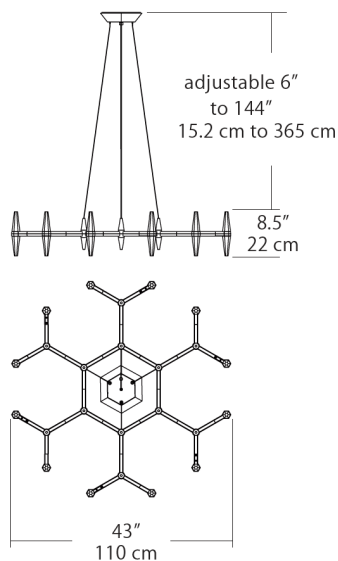

Project:

Type:

Quantity:

Note:

SKU#: PSM - 431 - PC - 27U -

Description

Prism is a modern, geometric execution of the traditional chandelier. Optical acrylic forms are cut on sharp angles to provide visual excitement and provide pleasing ambient LED up- and down-light throughout a space. Available in a variety of horizontal and vertical sizes.

Features

- Available in Satin Nickel finish
- Faceted frosted acrylic light guides
- PSM-281 Includes a 42" length adjustable stem kit and 12' electrical wire length
- All other pendants include 12' of aircraft suspension wire and 12' of electrical wire
- Replaceable light sources
- Driver located in canopy housing
- Damp location rated

Specifications

- Color Rendering Index: 90 CRI
- LED color temperature: 3000K
- Input Voltage: 120-277VAC 50/60Hz
- Wattage: 24w
- Delivered lumens: 1400lm
- Dimming: TRIAC, ELV or 0-10V dimmable
- Fixture weight: **NEED WEIGHT**
- For downloadable IES & LM79 files see Blackjacklighting.com
- For recommended dimmers see Blackjacklighting.com

Custom

- Upgradable to 4000K LED color temperature

ORDERING GUIDE

Family	Size/Type	Finish
PSM	431	PC
431 43" Single Tier PC Polished Chrome		

Example: PSM-321-PC-27U-30K

CUSTOM OPTIONS

Volts/Dimming	Color Temp.
27U	30K
27U 120-277VAC, Universal Dimming	30K 3000K 40K 4000K

27U Standard

30K Standard