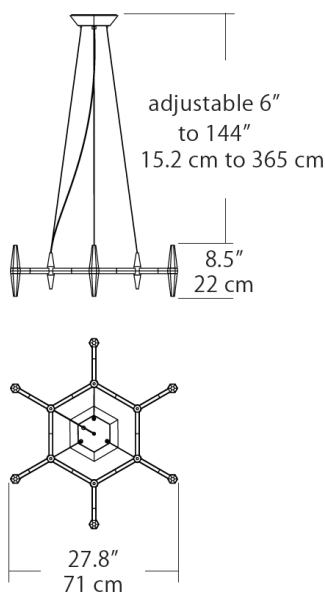

Project:

Type:

Quantity:

Note:

SKU#: PSM - 321 - PC - 27U -

Description

Prism is a modern, geometric execution of the traditional chandelier. Optical acrylic forms are cut on sharp angles to provide visual excitement and provide pleasing ambient LED up- and down-light throughout a space. Available in a variety of horizontal and vertical sizes.

Features

- Available in Satin Nickel finish
- Faceted frosted acrylic light guides
- PSM-281 Includes a 42" length adjustable stem kit and 12' electrical wire length
- All other pendants include 12' of aircraft suspension wire and 12' of electrical wire
- Replaceable light sources
- Driver located in canopy housing
- Damp location rated

Specifications

- Color Rendering Index: 90 CRI
- LED color temperature: 3000K
- Input Voltage: 120-277VAC 50/60Hz
- Wattage: 12w
- Delivered lumens: 700lm
- Dimming: TRIAC, ELV or 0-10V dimmable
- Fixture weight: **NEED WEIGHT**
- For downloadable IES & LM79 files see Blackjacklighting.com
- For recommended dimmers see Blackjacklighting.com

Custom

- Upgradable to 4000K LED color temperature

ORDERING GUIDE

Family	Size/Type	Finish
PSM	321	PC
321 32" Single Tier PC Polished Chrome		

Example: PSM-321-PC-27U-30K

CUSTOM OPTIONS

Volts/Dimming	Color Temp.
27U	30K
27U 120-277VAC, Universal Dimming	30K 3000K 40K 4000K

27U Standard

30K Standard