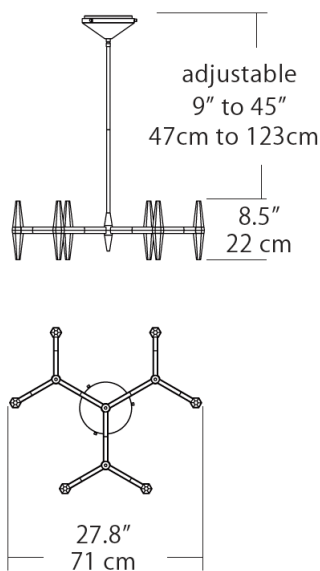

Project:

Type:

Quantity:

Note:

SKU#: PSM - 281 - PC - 27U -

Description

Prism is a modern, geometric execution of the traditional chandelier. Optical acrylic forms are cut on sharp angles to provide visual excitement and provide pleasing ambient LED up- and down-light throughout a space. Available in a variety of horizontal and vertical sizes.

Features

- Available in Satin Nickel finish
- Faceted frosted acrylic light guides
- PSM-281 Includes a 42" length adjustable stem kit and 12' electrical wire length
- All other pendants include 12' of aircraft suspension wire and 12' of electrical wire
- Replaceable light sources
- Driver located in canopy housing
- Damp location rated

Specifications

- Color Rendering Index: 90 CRI
- LED color temperature: 3000K
- Input Voltage: 120-277VAC 50/60Hz
- Wattage: 12w
- Delivered lumens: 700lm
- Dimming: TRIAC, ELV or 0-10V dimmable
- Fixture weight: **NEED WEIGHT**
- For downloadable IES & LM79 files see Blackjacklighting.com
- For recommended dimmers see Blackjacklighting.com

Custom

- Upgradable to 4000K LED color temperature

ORDERING GUIDE

Family	Size/Type	Finish
PSM	281	PC
281 28" Single Tier PC Polished Chrome		

Example: PSM-321-PC-27U-30K

CUSTOM OPTIONS

Volts/Dimming	Color Temp.
27U	30K
27U 120-277VAC, Universal Dimming	30K 3000K 40K 4000K

27U Standard

30K Standard