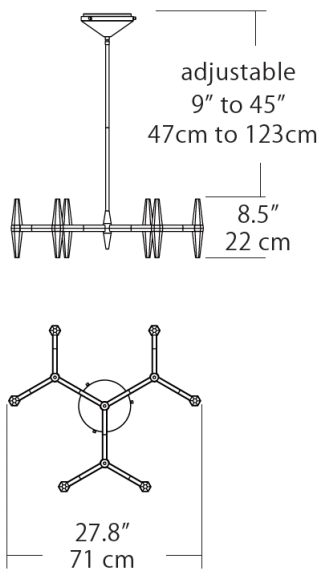

Project:

Type:

Quantity:

Note:

SKU#: PSM - 281 - SN - 27U -

Description

Prism is a modern, geometric execution of the traditional chandelier. Optical acrylic forms are cut on sharp angles to provide visual excitement and provide pleasing ambient LED up- and down-light throughout a space. Available in a variety of horizontal and vertical sizes.

Features

- Available in Satin Nickel finish
- Faceted frosted acrylic light guides
- PSM-281 Includes a 42" length adjustable stem kit and 12' electrical wire length
- All other pendants include 12' of aircraft suspension wire and 12' of electrical wire
- Replaceable light sources
- Driver located in canopy housing
- Damp location rated

Specifications

- Color Rendering Index: 90 CRI
- LED color temperature: 3000K
- Input Voltage: 120-277VAC 50/60Hz
- Wattage: 12w
- Delivered lumens: 700lm
- Dimming: TRIAC, ELV or 0-10V dimmable
- Fixture weight: **NEED WEIGHT**
- For downloadable IES & LM79 files see Blackjacklighting.com
- For recommended dimmers see Blackjacklighting.com

Custom

- Upgradable to 4000K LED color temperature

ORDERING GUIDE

Family	Size/Type	Finish
PSM	281	SN
281 28" Single Tier SN Satin Nickel		

Example: PSM-321-SN-27U-30K

CUSTOM OPTIONS

Volts/Dimming	Color Temp.
27U	30K
27U 120-277VAC, Universal Dimming	30K 3000K 40K 4000K

27U Standard

30K Standard