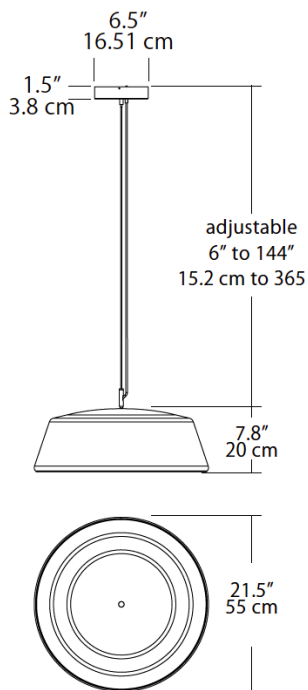

## Features

- Available in in two exterior finish options, each with complimentary interior finishes
- Available standard with E26 socket (lamp not provided)
- Suspends 72" from the ceiling with a black power cord
- Optional integrated LED light kit with glass diffuser comes with a 12' black power cord and aircraft suspension cable
- Spun aluminum construction with a powder coated paint finish
- Damp location rated

## ORDERING GUIDE

Family	Size/Type	Finish
<b>PBX</b>	<b>20P</b>	
	20P 20" Pendant	BG Black w/ Gold Interior SW Satin Nickel w/ White interior

Example: PBX-20P-SW-12E-NAK