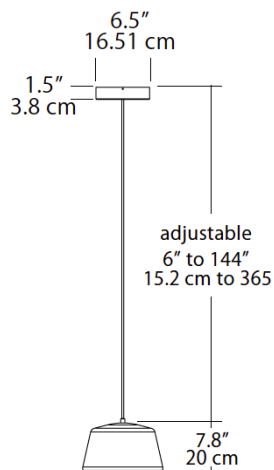

## Features

- Available in in four exterior finish options, each with complimentary interior finishes
- Available standard with E26 socket (lamp not provided)
- Suspends 72" from the ceiling with a black power cord (white shade comes with white cord)
- Optional integrated LED light kit with glass diffuser comes with a 12' black power cord.
- Spun aluminum construction with a powder coated paint finish
- Damp location rated

## ORDERING GUIDE

Family	Size/Type	Finish
<b>PBX</b>	<b>10P</b>	
	10P 10" Pendant	<b>BG</b> Black w/ Gold Interior <b>SW</b> Satin Nickel w/ White interior <b>WG</b> White w/ Gold Interior <b>RW</b> Brass w/ Off White interior