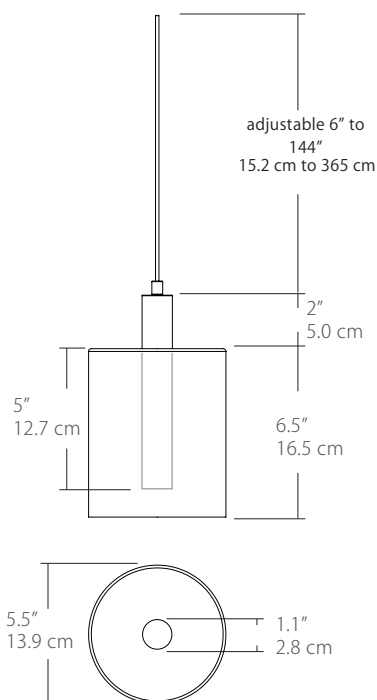

Project:

Type:

Quantity:

Note:

SKU#: P-____-05-____-____

Description

The Velo glass pendant is a simple geometric cylindrical form. Executed in clear blown glass, this pendant uses an integrated LED light source, and a short frosted optical light guide for even light distribution in all directions

Features

- For use only with Blackjack Multi-port canopies. Single canopy versions also available; see Blackjacklighting.com
- Available in two hand blown glass finishes
- Canopy, with cable and socket are available in either Matte Black or Polished Chrome finishes
- Choose between three acrylic light guide options
- Suspends from adjustable 144" cable
- Cutting and splicing are not required
- Excess cable stays coiled inside stamped steel canopy
- Damp location rated

Specifications

- Color Rendering Index: 90CRI
- LED Color Temperature: 3000K
- Cable Length: 12'
- Output: 90 Lumens
- Watts: 2W
- Available in two finishes: PC=polished chrome BL=black

Custom

- Upgradable to 4000K/ 90CRI